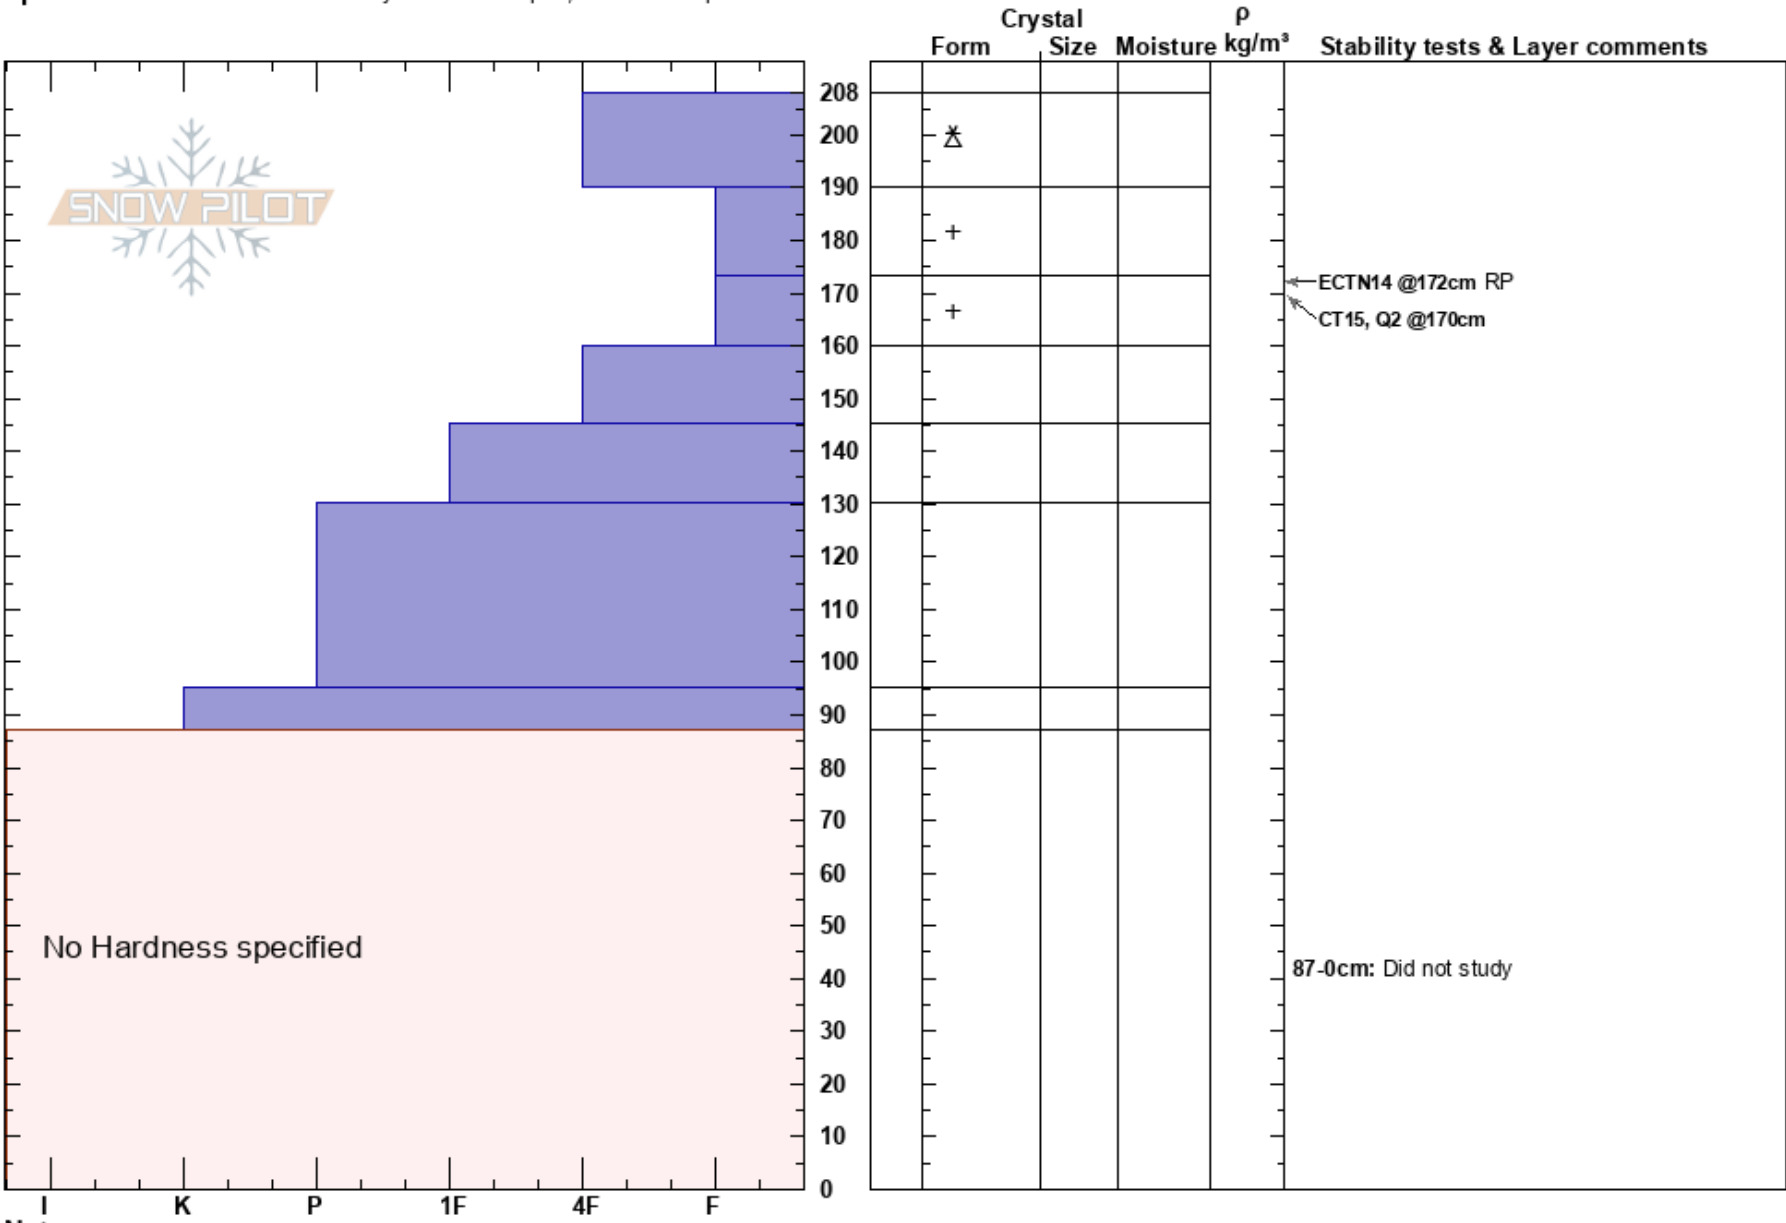

Hatch Peak
 Talkeetna Mountains
 AK
 Elevation: 4270 ft
 Aspect: 6°
 Specifics: Recent avalanche activity on similar slopes; We skied slope

Taylor Crocker
 04/30/2018 - 1:15pm
 Co-ord: 61.76613N, -149.30739E
 Slope Angle: 25°
 Wind Loading: yes

Stability: Fair
 Air Temperature: 30°F
 Sky Cover: OVC
 Precipitation: NO
 Wind: W Moderate
 HS:208
 PF:40
 173-160cm: Problematic layer
 87-0cm: Did not study

Notes:

I K P 1F 4F F

No Hardness specified