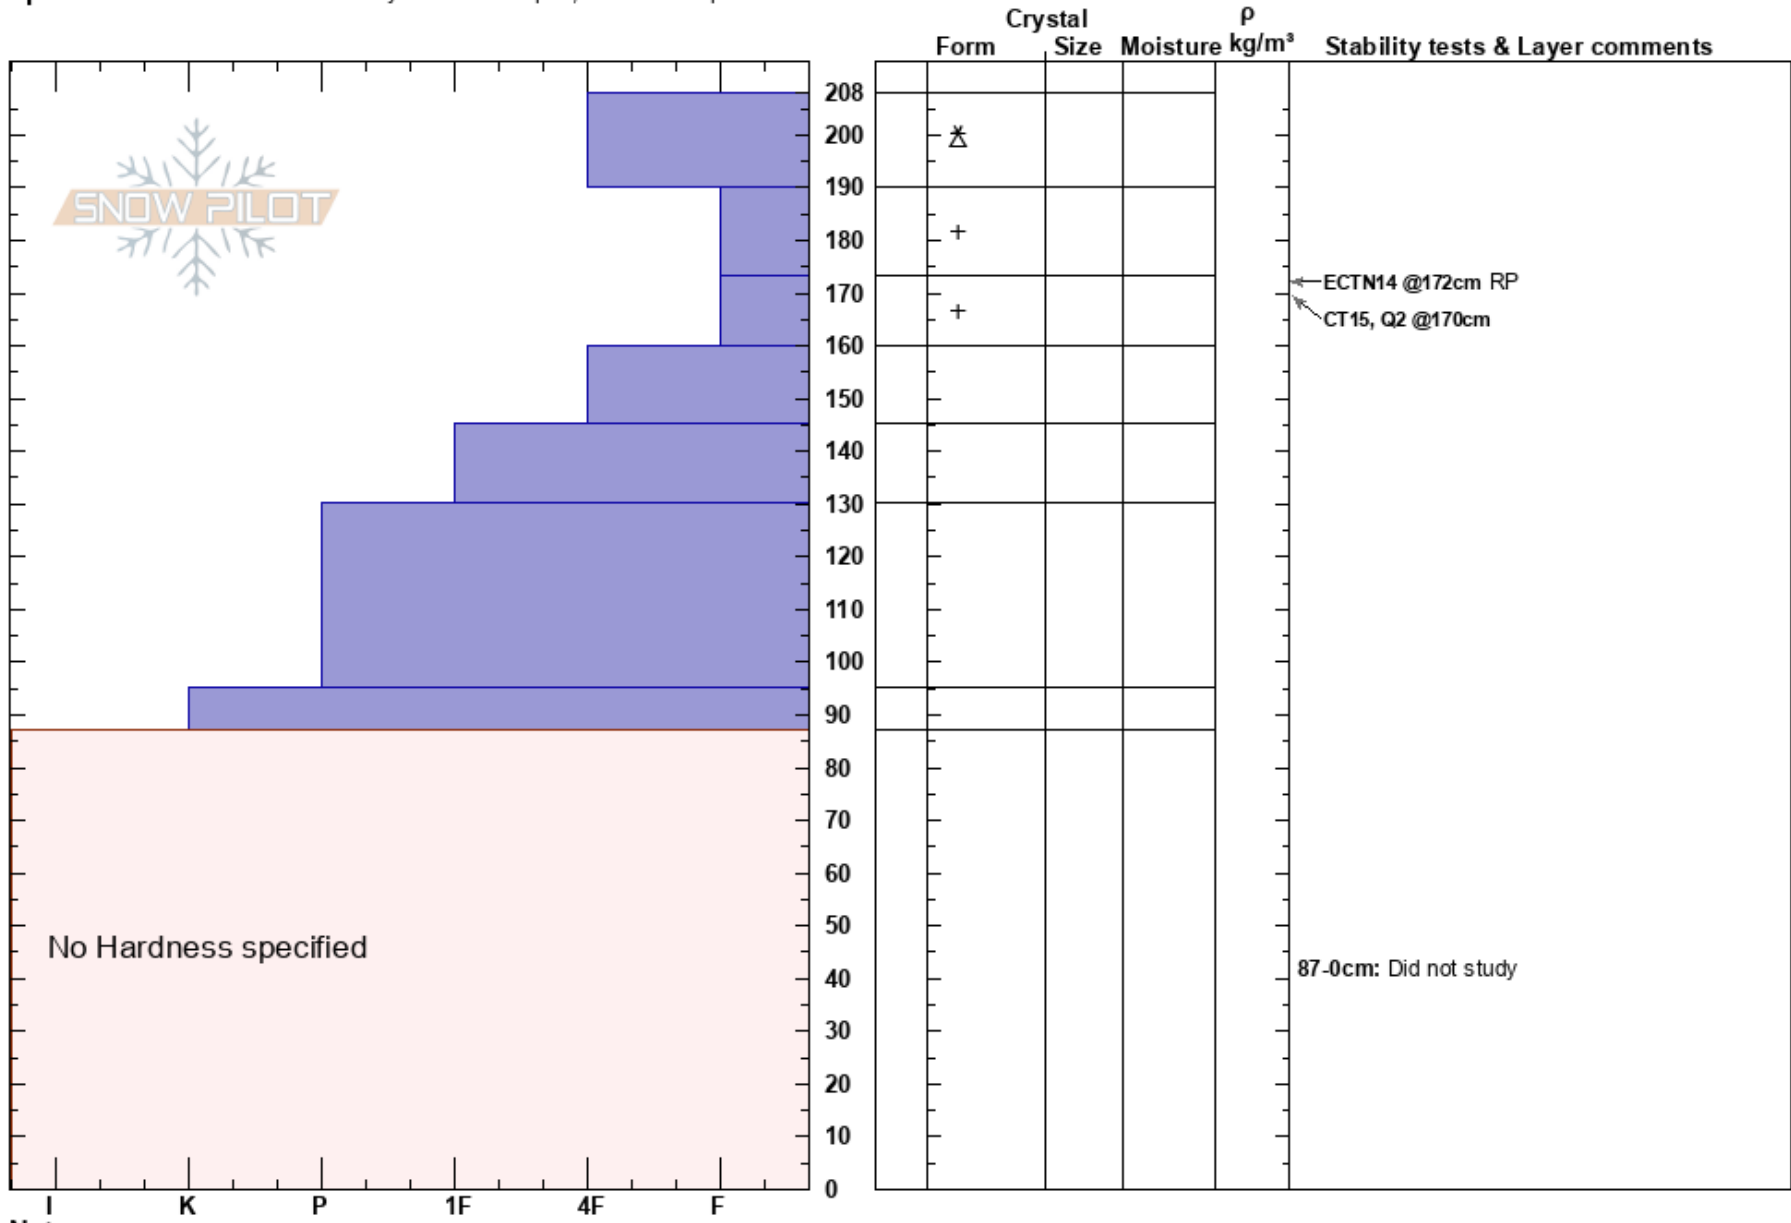

Hatch Peak
 Talkeetna Mountains
 AK
 Elevation: 4270 ft
 Aspect: 6°

Taylor Crocker
 04/30/2018 - 1:15pm
 Co-ord: 61.76613N, -149.30739E
 Slope Angle: 25°
 Wind Loading: yes

Stability: Fair
 Air Temperature: 30°F
 Sky Cover: OVC
 Precipitation: NO
 Wind: W Moderate

HS:208
 PF:40
 173-160cm: Problematic layer
 87-0cm: Did not study

Specifics: Recent avalanche activity on similar slopes; We skied slope

No Hardness specified

Notes: I K P 1F 4F F