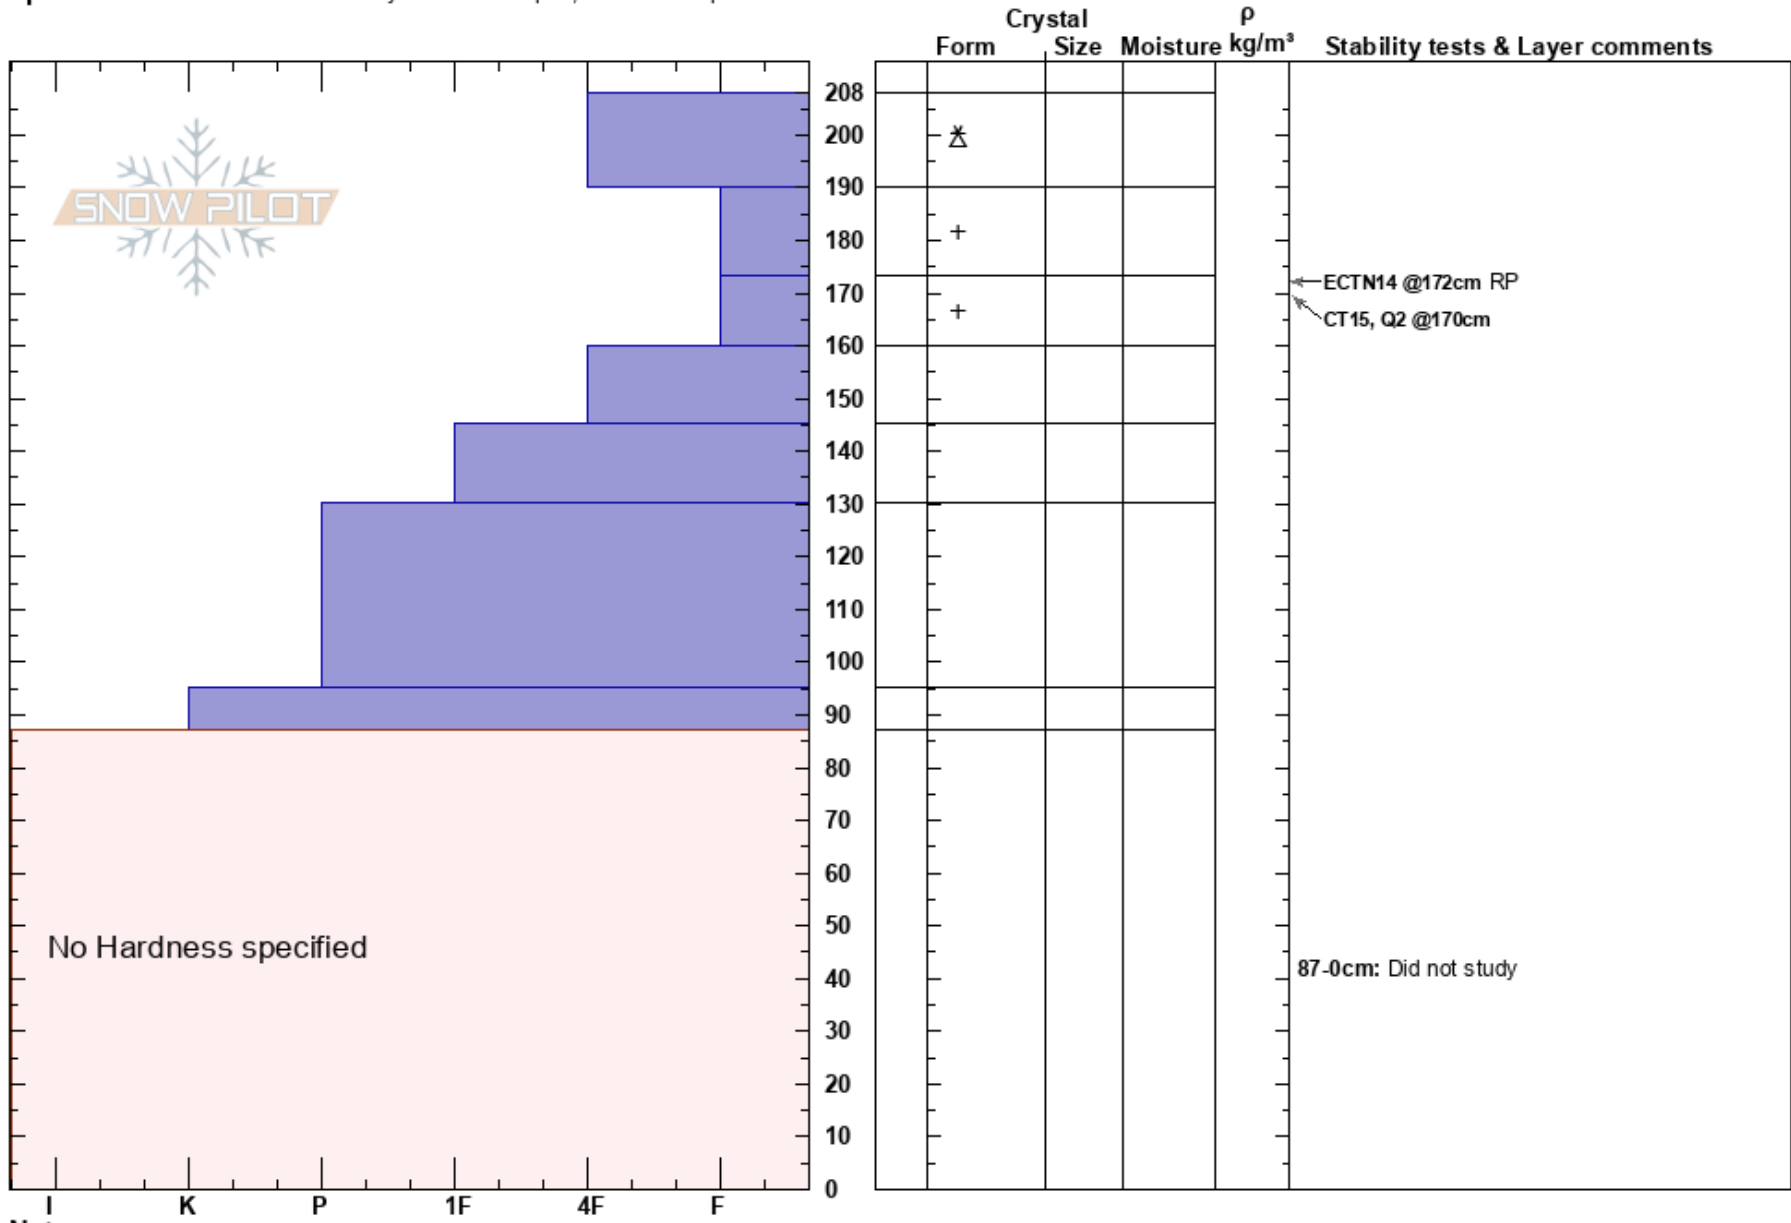

Hatch Peak
 Talkeetna Mountains
 AK
 Elevation: 4270 ft
 Aspect: 6°
 Specifics: Recent avalanche activity on similar slopes; We skied slope

Taylor Crocker
 04/30/2018 - 1:15pm
 Co-ord: 61.76613N, -149.30739E
 Slope Angle: 25°
 Wind Loading: yes

Stability: Fair
 Air Temperature: 30°F
 Sky Cover: OVC
 Precipitation: NO
 Wind: W Moderate
 HS:208
 PF:40
 173-160cm: Problematic layer
 87-0cm: Did not study

No Hardness specified

Notes: I K P 1F 4F F