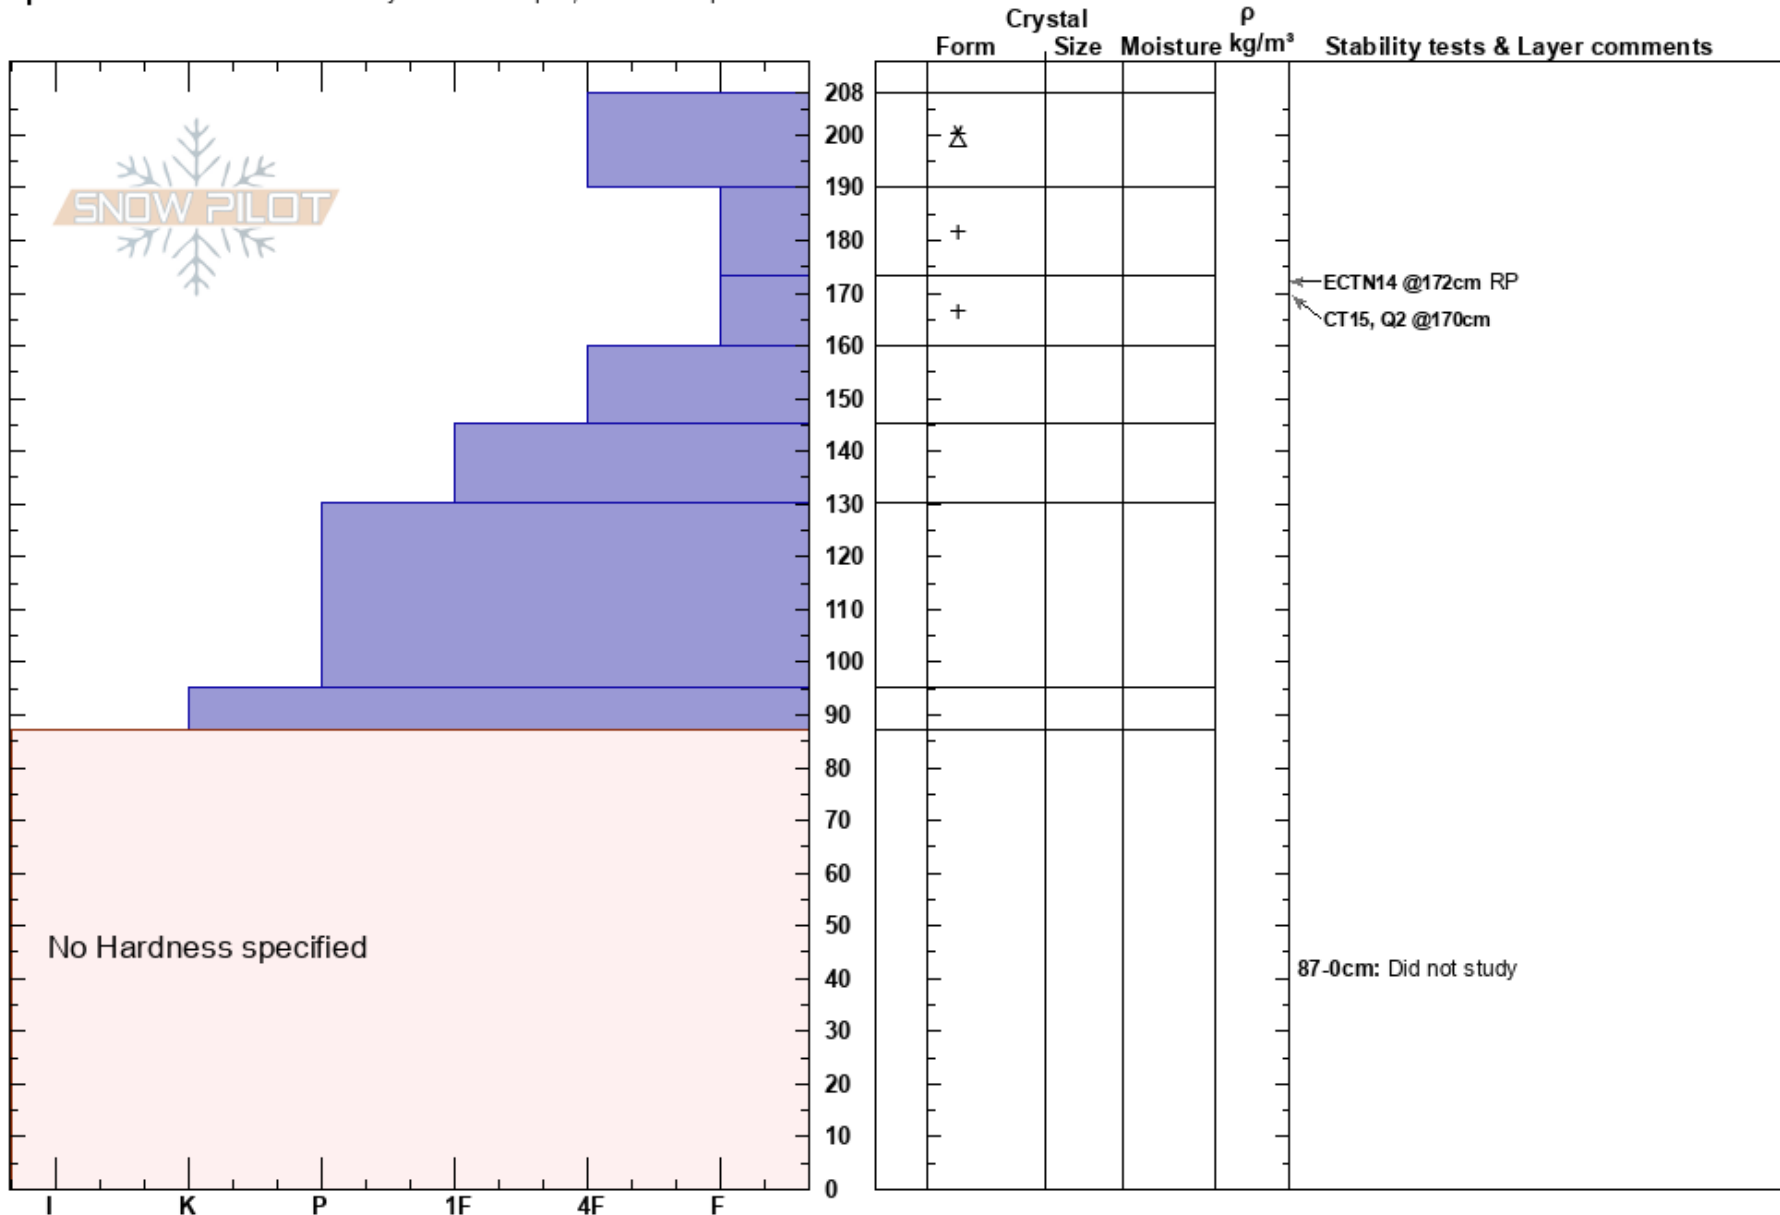

Hatch Peak
 Talkeetna Mountains
 AK
 Elevation: 4270 ft
 Aspect: 6°

Taylor Crocker
 04/30/2018 - 1:15pm
 Co-ord: 61.76613N, -149.30739E
 Slope Angle: 25°
 Wind Loading: yes

Stability: Fair
 Air Temperature: 30°F
 Sky Cover: OVC
 Precipitation: NO
 Wind: W Moderate

HS:208
 PF:40
 173-160cm: Problematic layer
 87-0cm: Did not study

Specifics: Recent avalanche activity on similar slopes; We skied slope

Notes:

I K P 1F 4F F