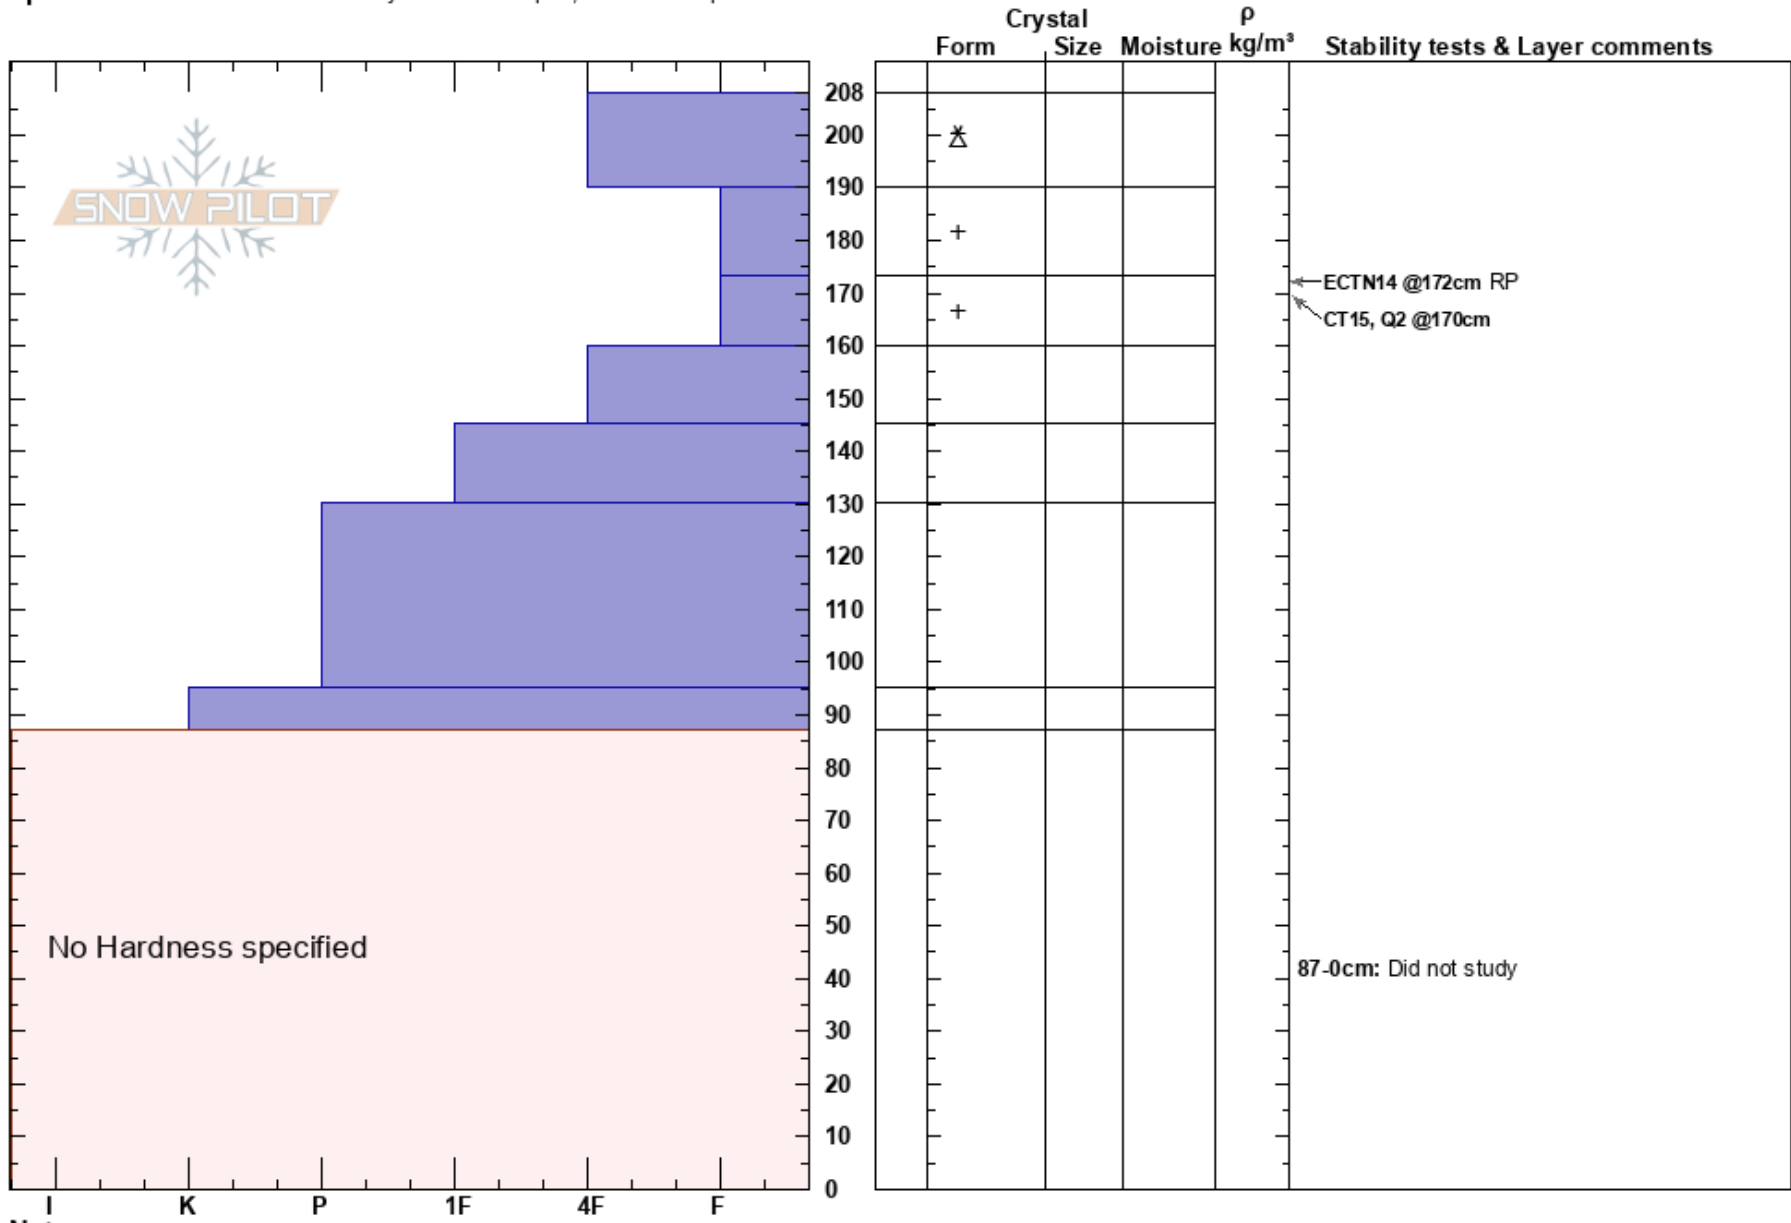

Hatch Peak
 Talkeetna Mountains
 AK
 Elevation: 4270 ft
 Aspect: 6°
 Specifics: Recent avalanche activity on similar slopes; We skied slope

Taylor Crocker
 04/30/2018 - 1:15pm
 Co-ord: 61.76613N, -149.30739E
 Slope Angle: 25°
 Wind Loading: yes

Stability: Fair
 Air Temperature: 30°F
 Sky Cover: OVC
 Precipitation: NO
 Wind: W Moderate
 HS:208
 PF:40
 173-160cm: Problematic layer
 87-0cm: Did not study

No Hardness specified

Notes:

I K P 1F 4F F