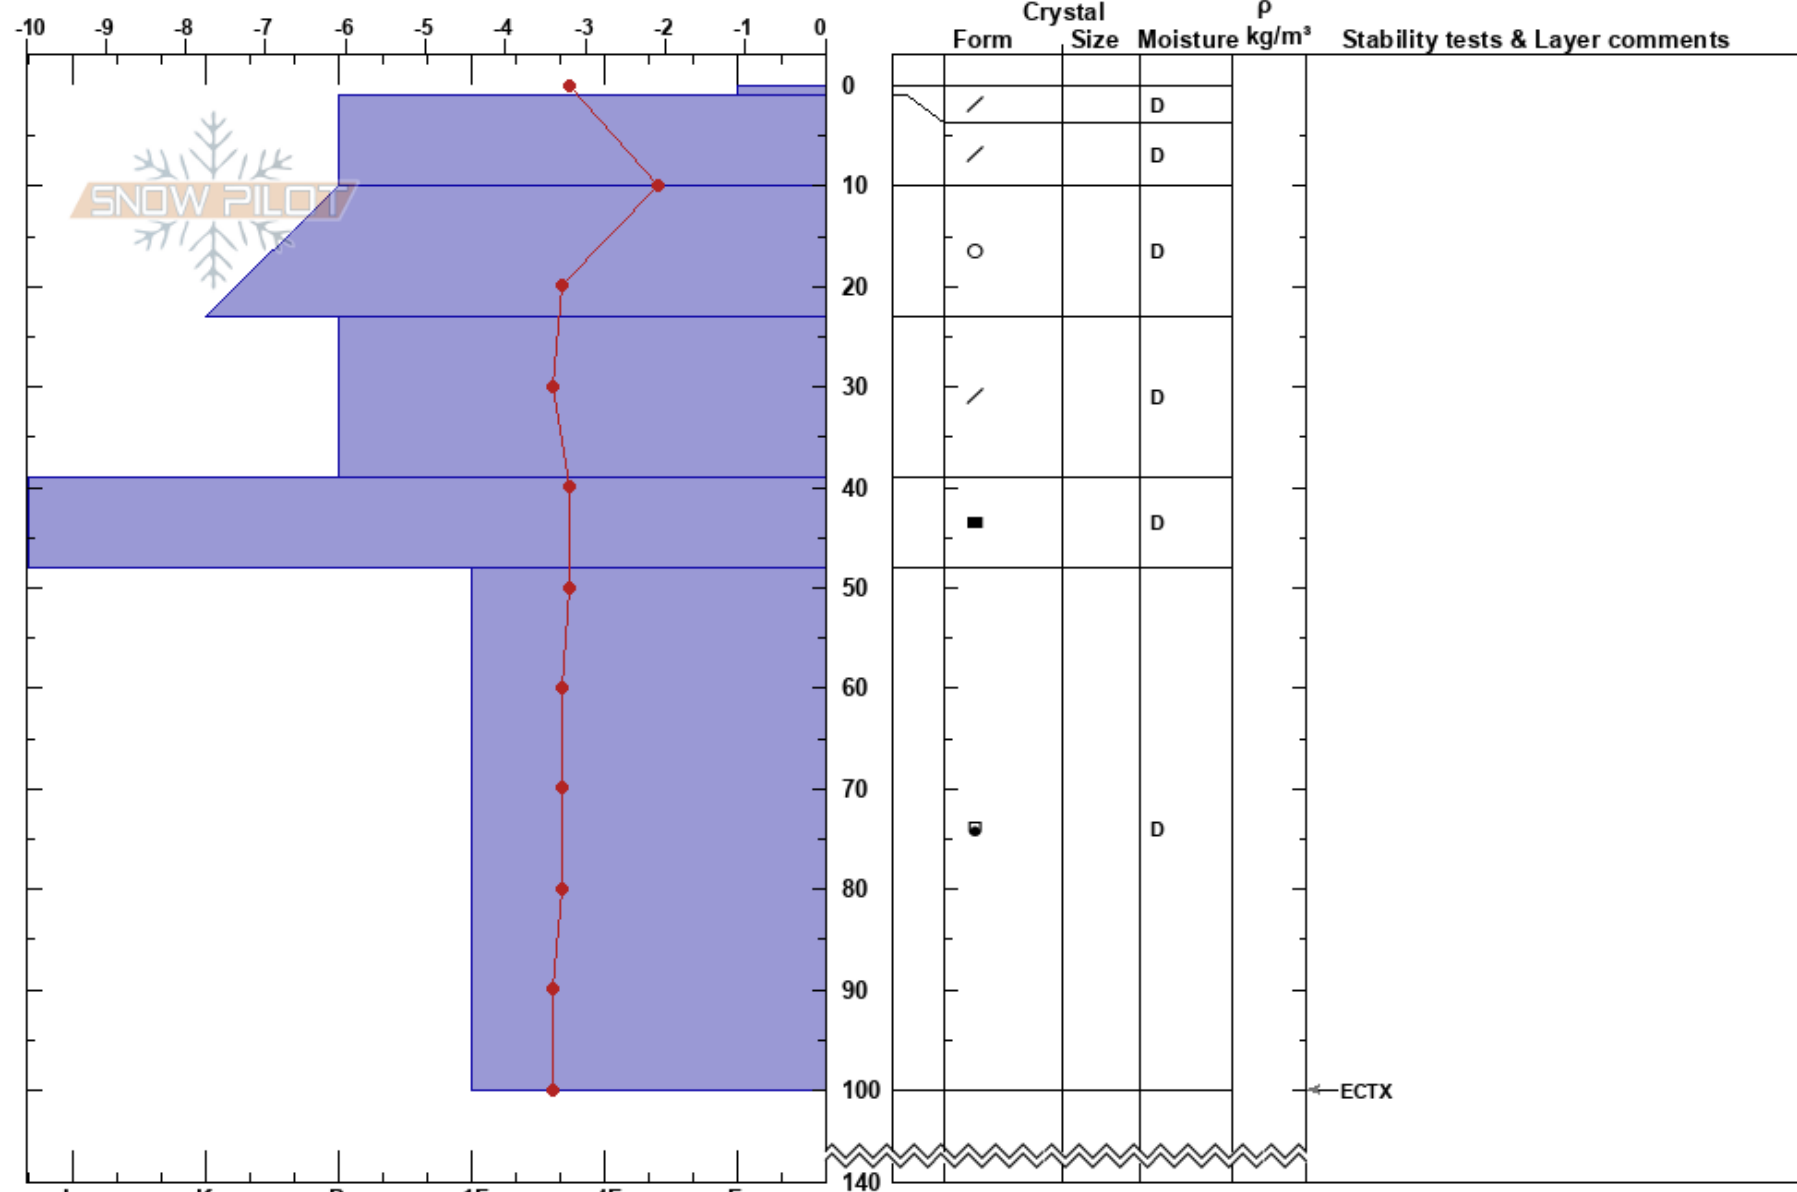

Jökelbäcken
 Kebnekaise
 Sweden
 Elevation: 1520 m
 Aspect: S
 Specifics:

Thomas Winnberg
 28/04/2018 - 00:30
 Co-ord:
 Slope Angle: 29°
 Wind Loading:

Stability:
 Air Temperature: -4.7°C PF: 1
 Sky Cover: BKN
 Precipitation: NO
 Wind: SW Light Breeze
 Layer Notes: