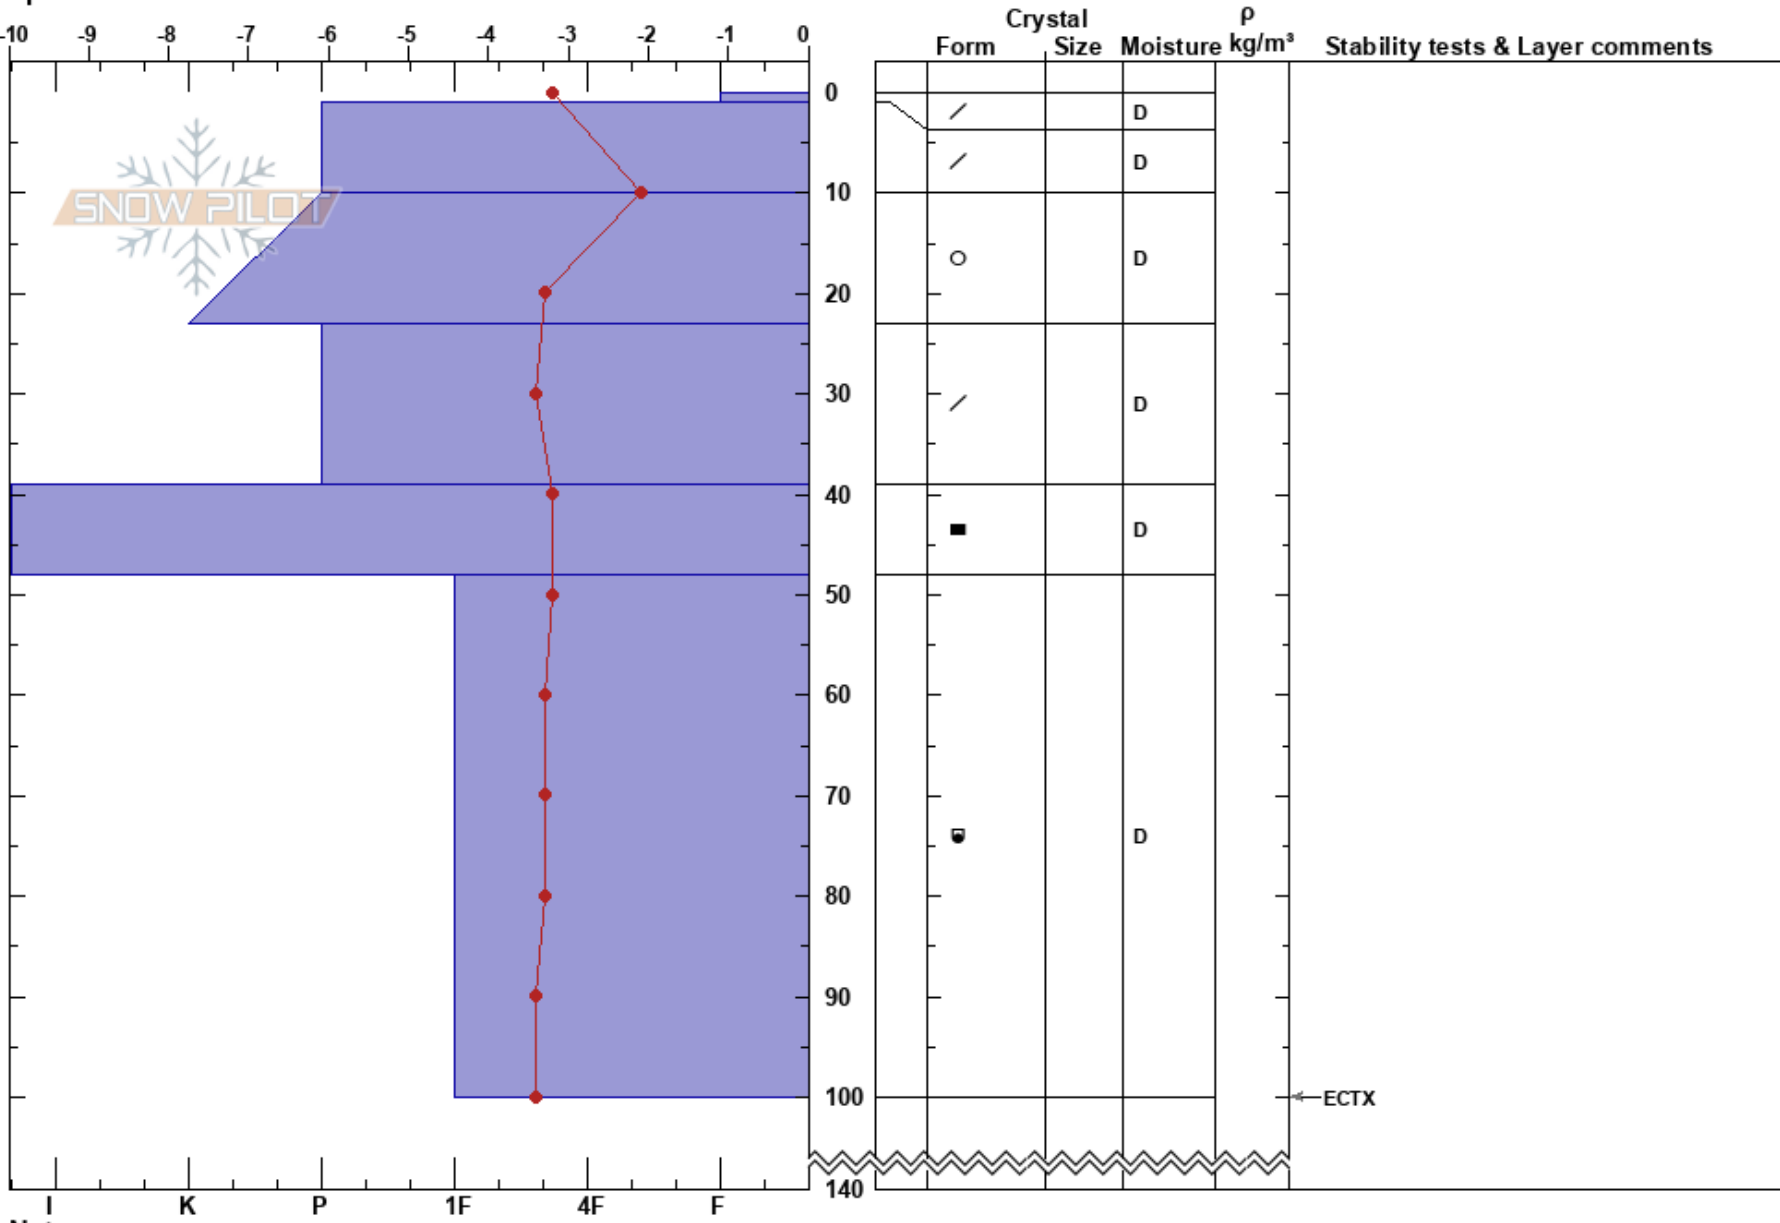

Jökelbäcken
 Kebnekaise
 Sweden
Elevation: 1520 m
Aspect: S
Specifics:

Thomas Winnberg
 28/04/2018 - 00:30
Co-ord:
Slope Angle: 29°
Wind Loading:

Stability: HS:140
Air Temperature: -4.7°C **PF:** 1
Sky Cover: BKN
Precipitation: NO
Wind: SW Light Breeze
Layer Notes: