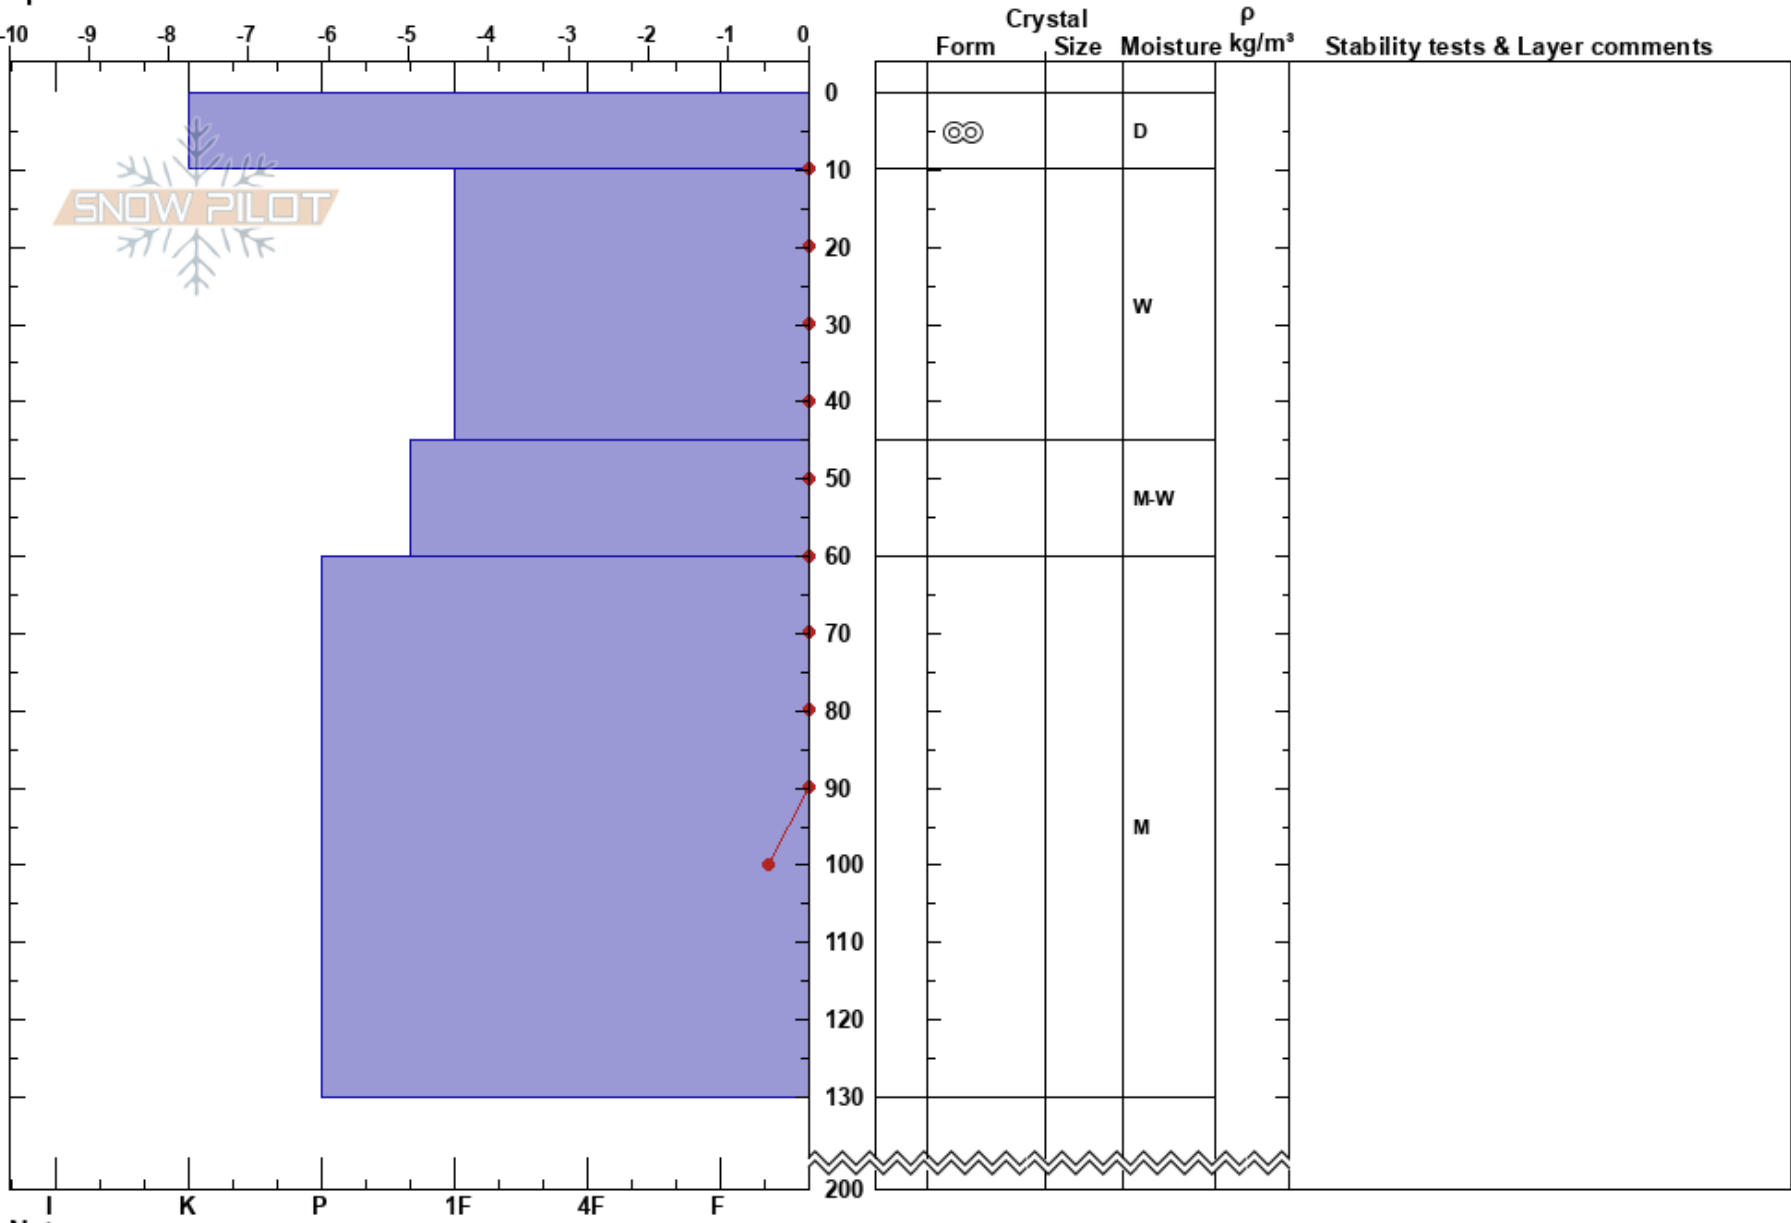

Hoigan 1
 Riksgänsen
 Sweden
 Elevation: 760 m
 Aspect: S
 Specifics:

Stefan Hedlund
 28/04/2018 - 08:30
 Co-ord: 34W 382545E 7583914N
 Slope Angle: 20°
 Wind Loading:

Stability:
 Air Temperature: 1.2°C
 Sky Cover: CLR
 Precipitation: NO
 Wind: S Light Breeze

HS:200
 PF:20
 Layer Notes:

Notes: