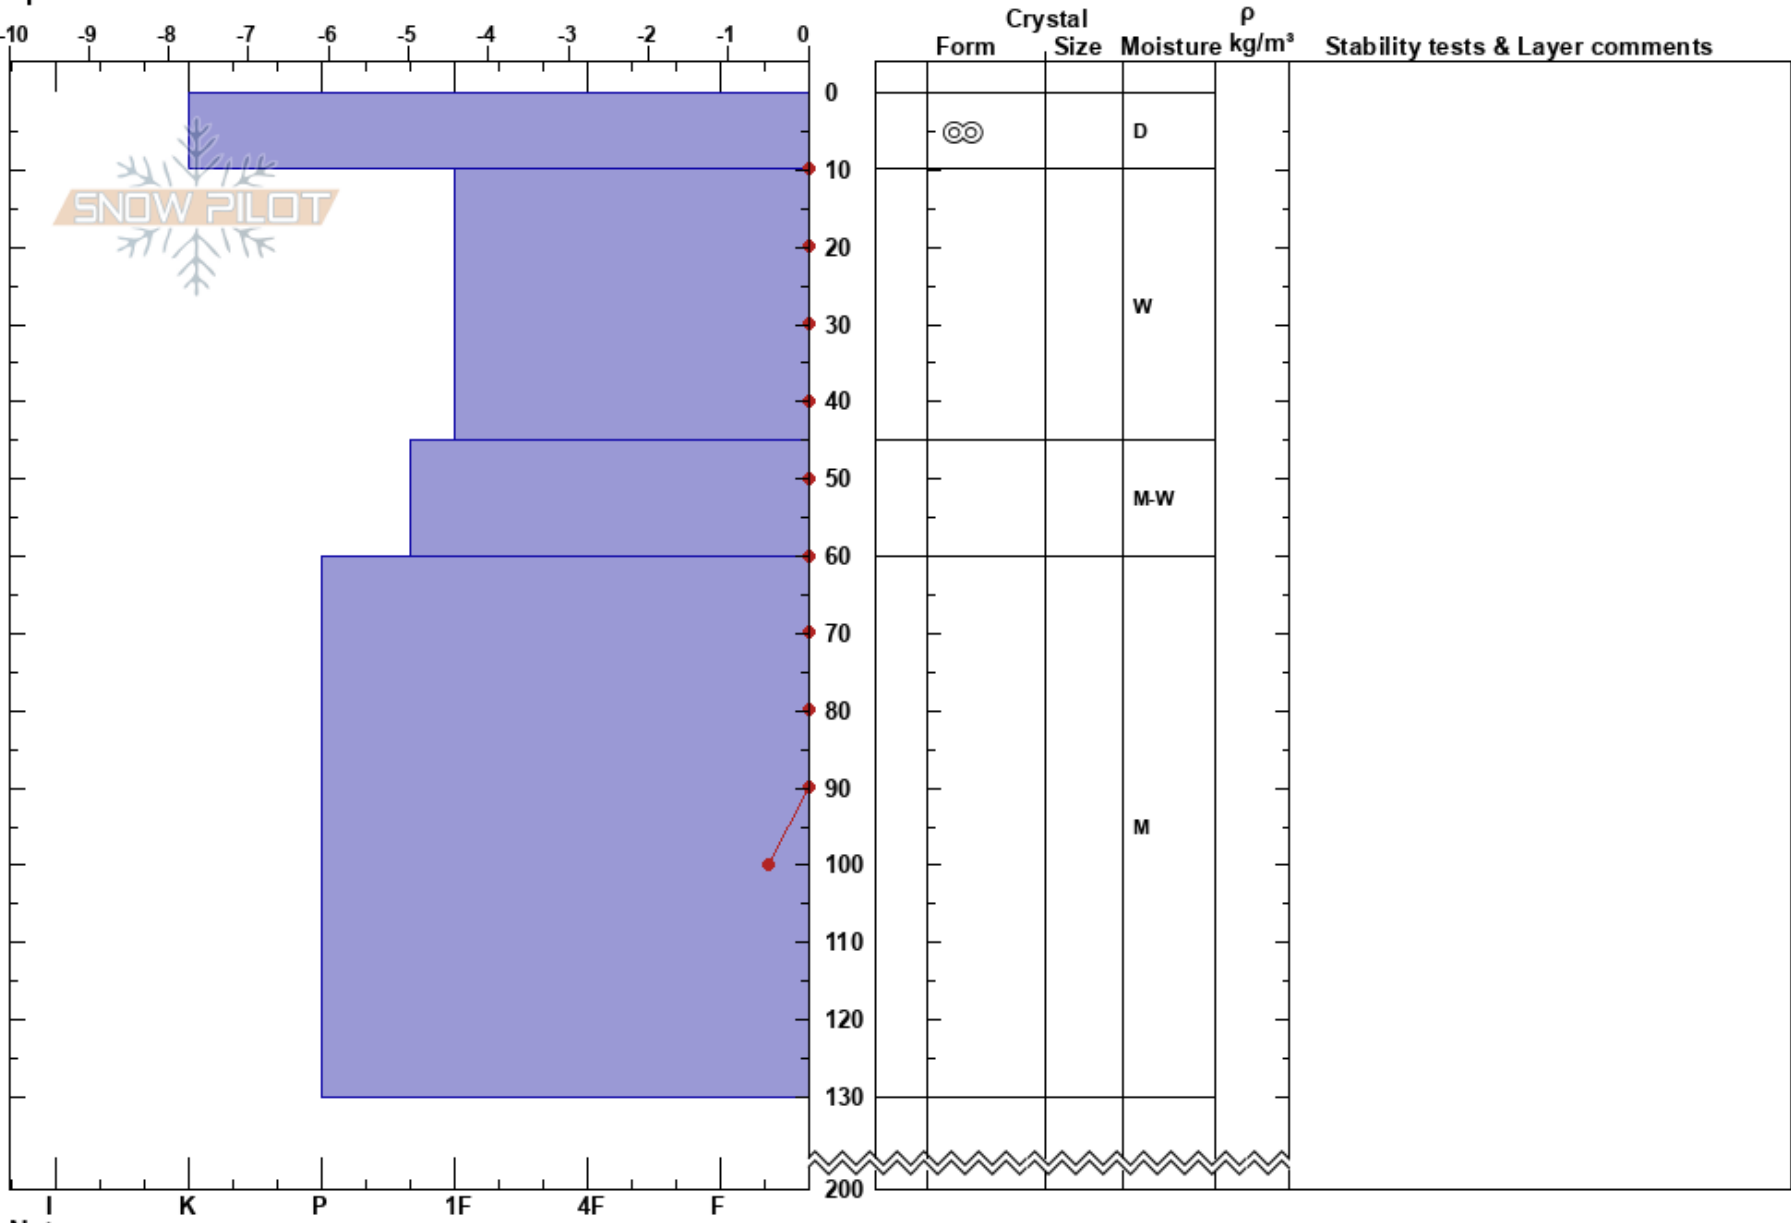

Hoigan 1  
 Riksgänsen  
 Sweden  
 Elevation: 760 m  
 Aspect: S  
 Specifics:

Stefan Hedlund  
 28/04/2018 - 08:30  
 Co-ord: 34W 382545E 7583914N  
 Slope Angle: 20°  
 Wind Loading:

Stability:  
 Air Temperature: 1.2°C HS:200 PF:20  
 Sky Cover: CLR  
 Precipitation: NO  
 Wind: S Light Breeze  
 Layer Notes: