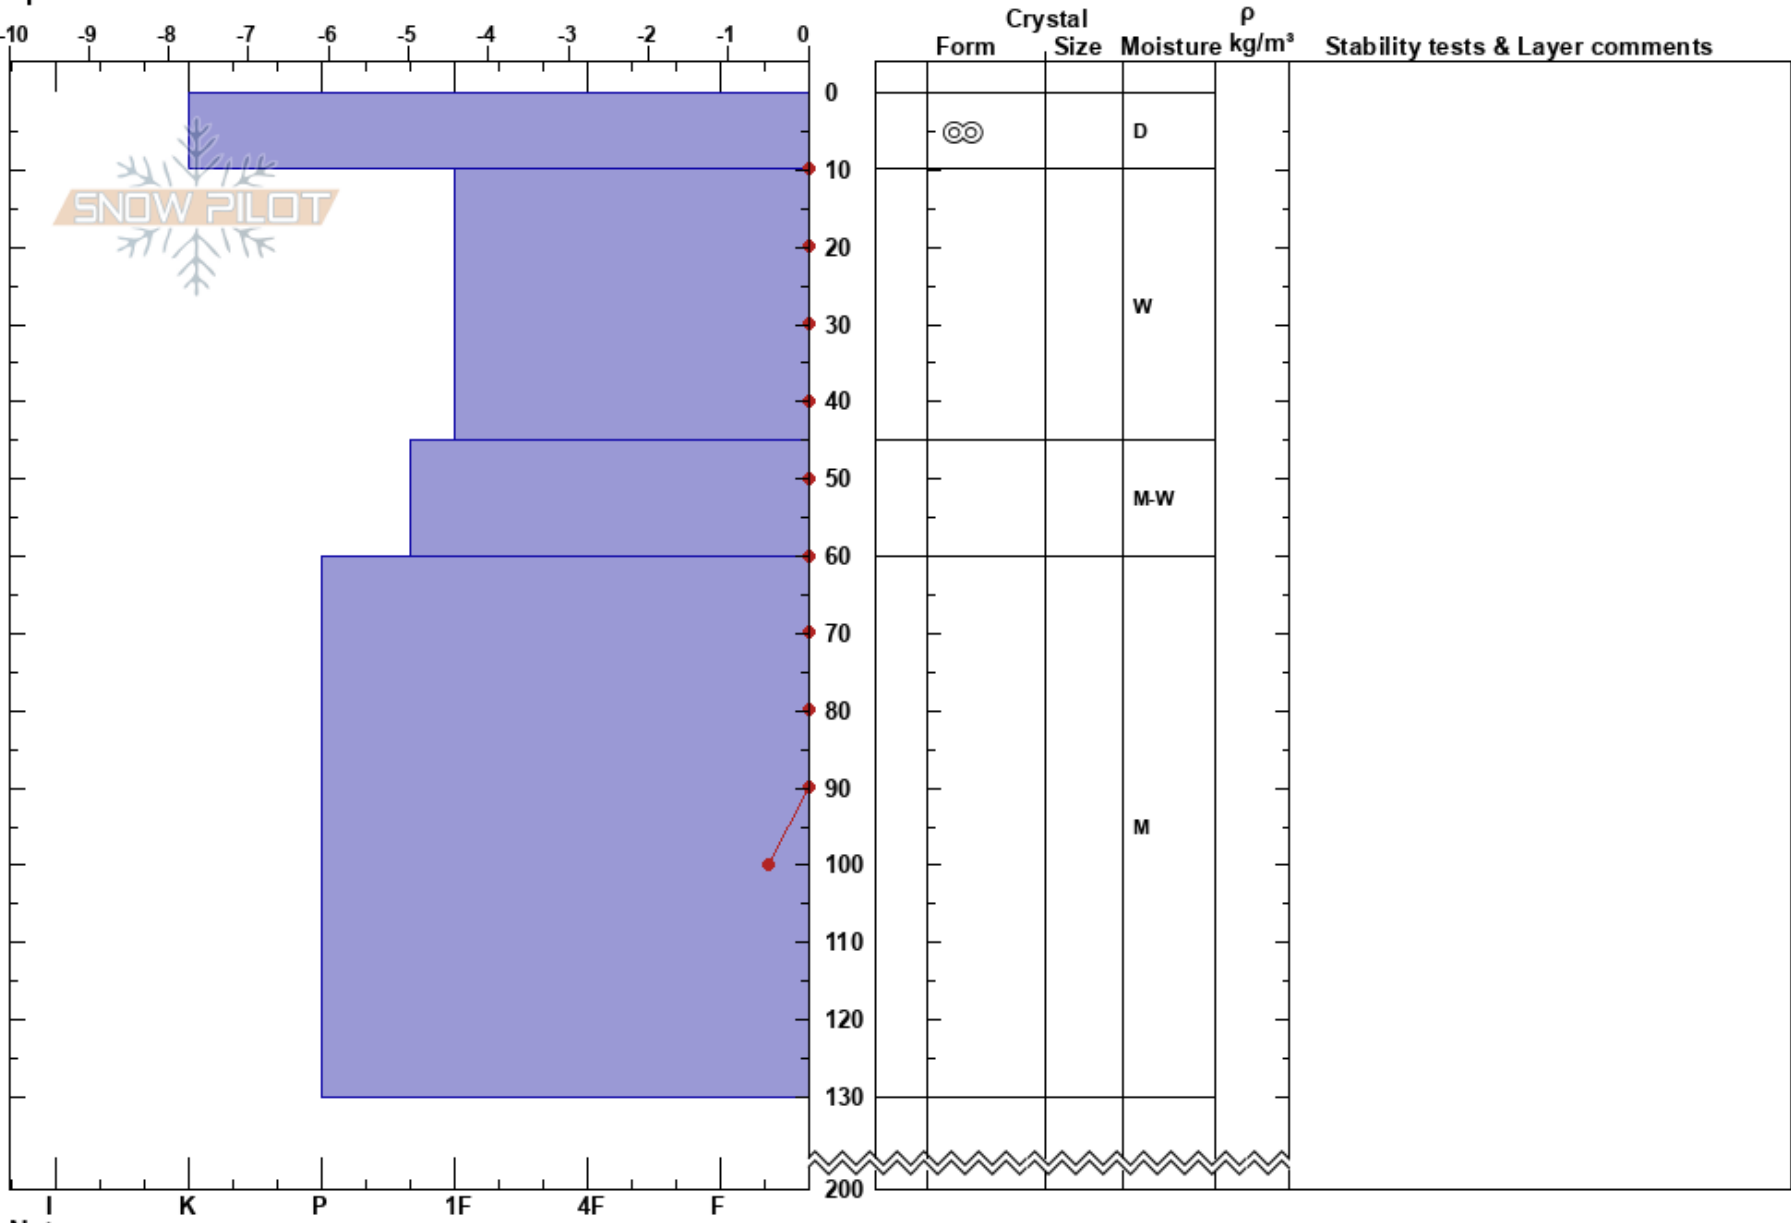

Hoigan 1
 Riksgänsen
 Sweden
 Elevation: 760 m
 Aspect: S
 Specifics:

Stefan Hedlund
 28/04/2018 - 08:30
 Co-ord: 34W 382545E 7583914N
 Slope Angle: 20°
 Wind Loading:

Stability:
 Air Temperature: 1.2°C HS:200
 Sky Cover: CLR PF:20
 Precipitation: NO
 Wind: S Light Breeze
 Layer Notes: