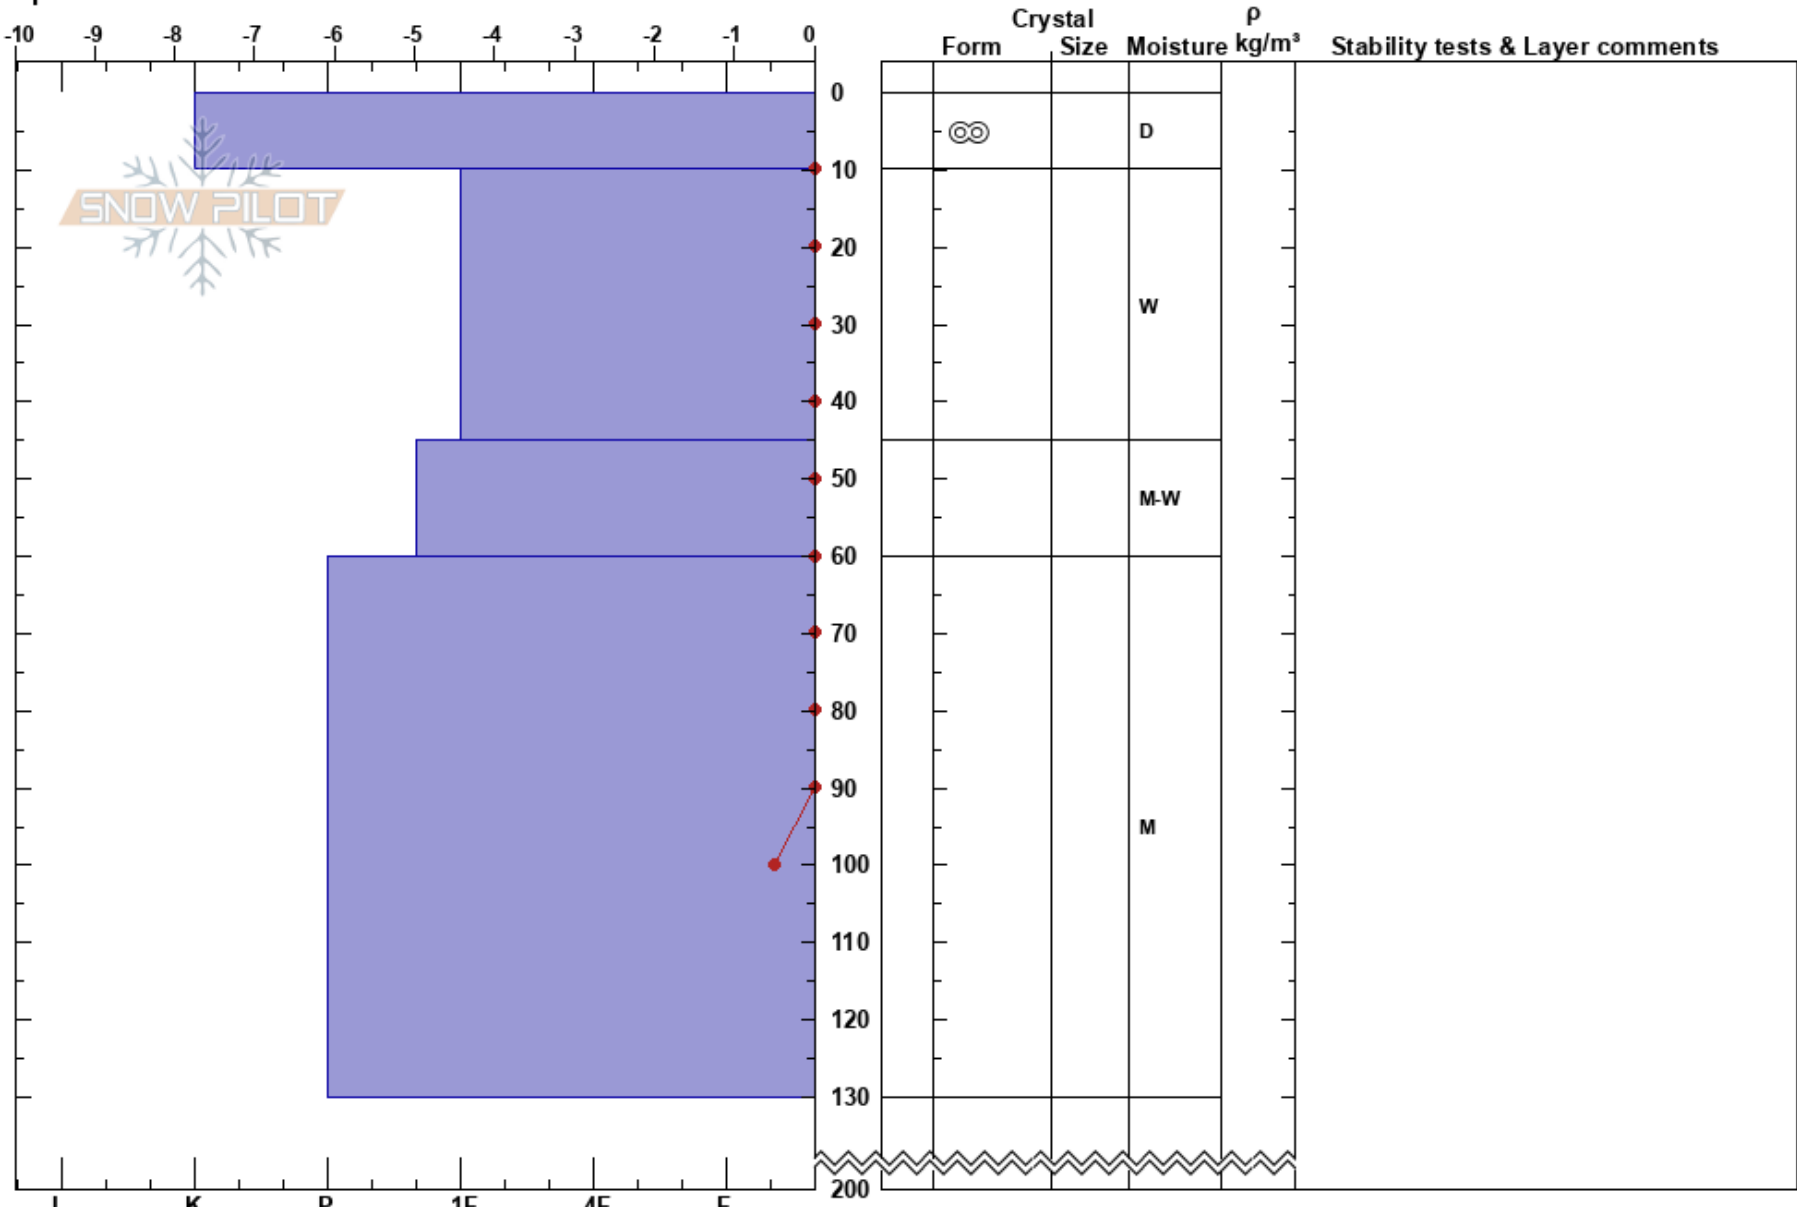

Hoigan 1
 Riksgänsen
 Sweden
 Elevation: 760 m
 Aspect: S
 Specifics:

Stefan Hedlund
 28/04/2018 - 08:30
 Co-ord: 34W 382545E 7583914N
 Slope Angle: 20°
 Wind Loading:

Stability:
 Air Temperature: 1.2°C
 Sky Cover: CLR
 Precipitation: NO
 Wind: S Light Breeze

HS:200
 PF:20
 Layer Notes:

Notes: