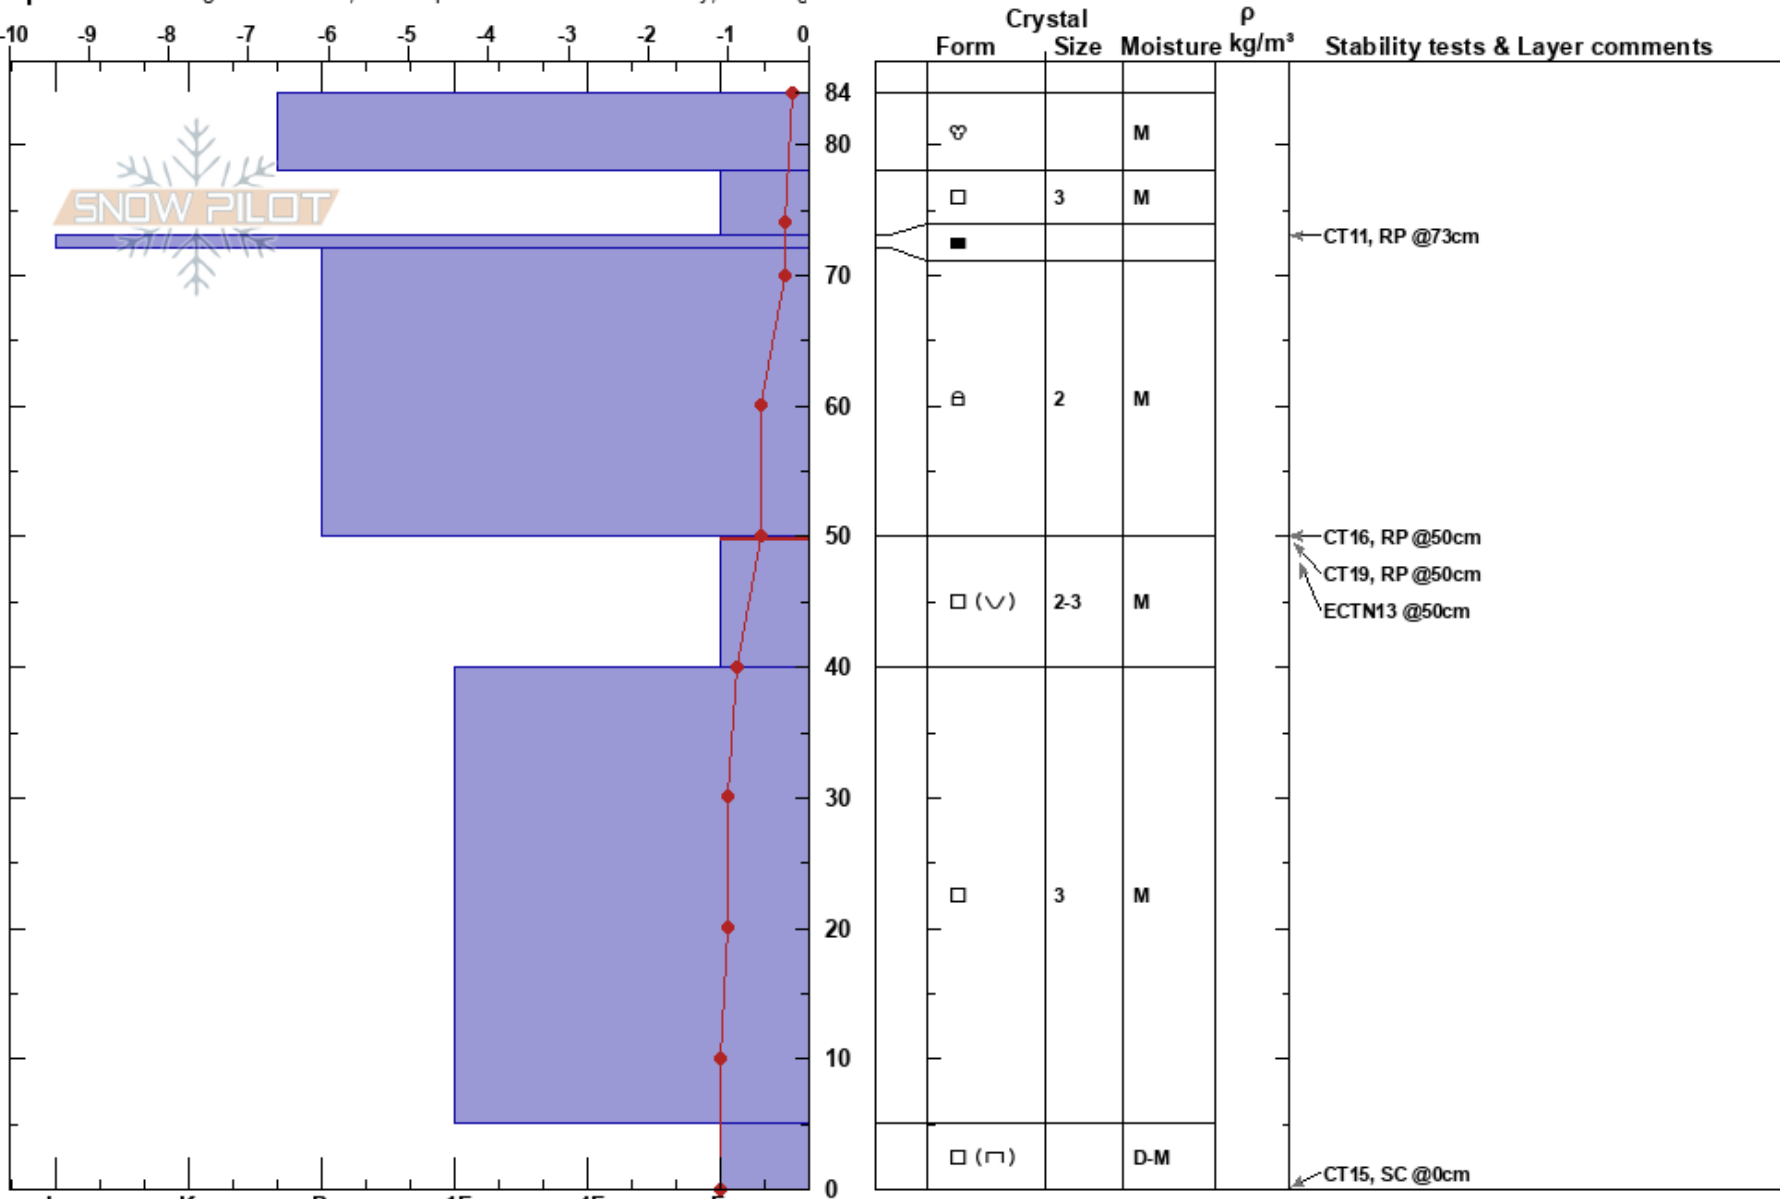

Air Temperature: 0.4°C

PF:30

50-40cm: Problematic layer

Elevation: 387 m

Slope Angle: 30°

Sky Cover: BKN

Precipitation: NO

Aspect: N

Wind Loading:

Wind: S Light Breeze

Specifics: Pit dug in a Ski Area; Pit is representative of backcountry; Cracking

Notes: Maa kivirakkaa. Ilmatieteenlaitoksen stressitesti 29 cm pinnasta 3 laatikkoo/3.5 kg. Vesiavotesti 1 putki/29 cm/99.