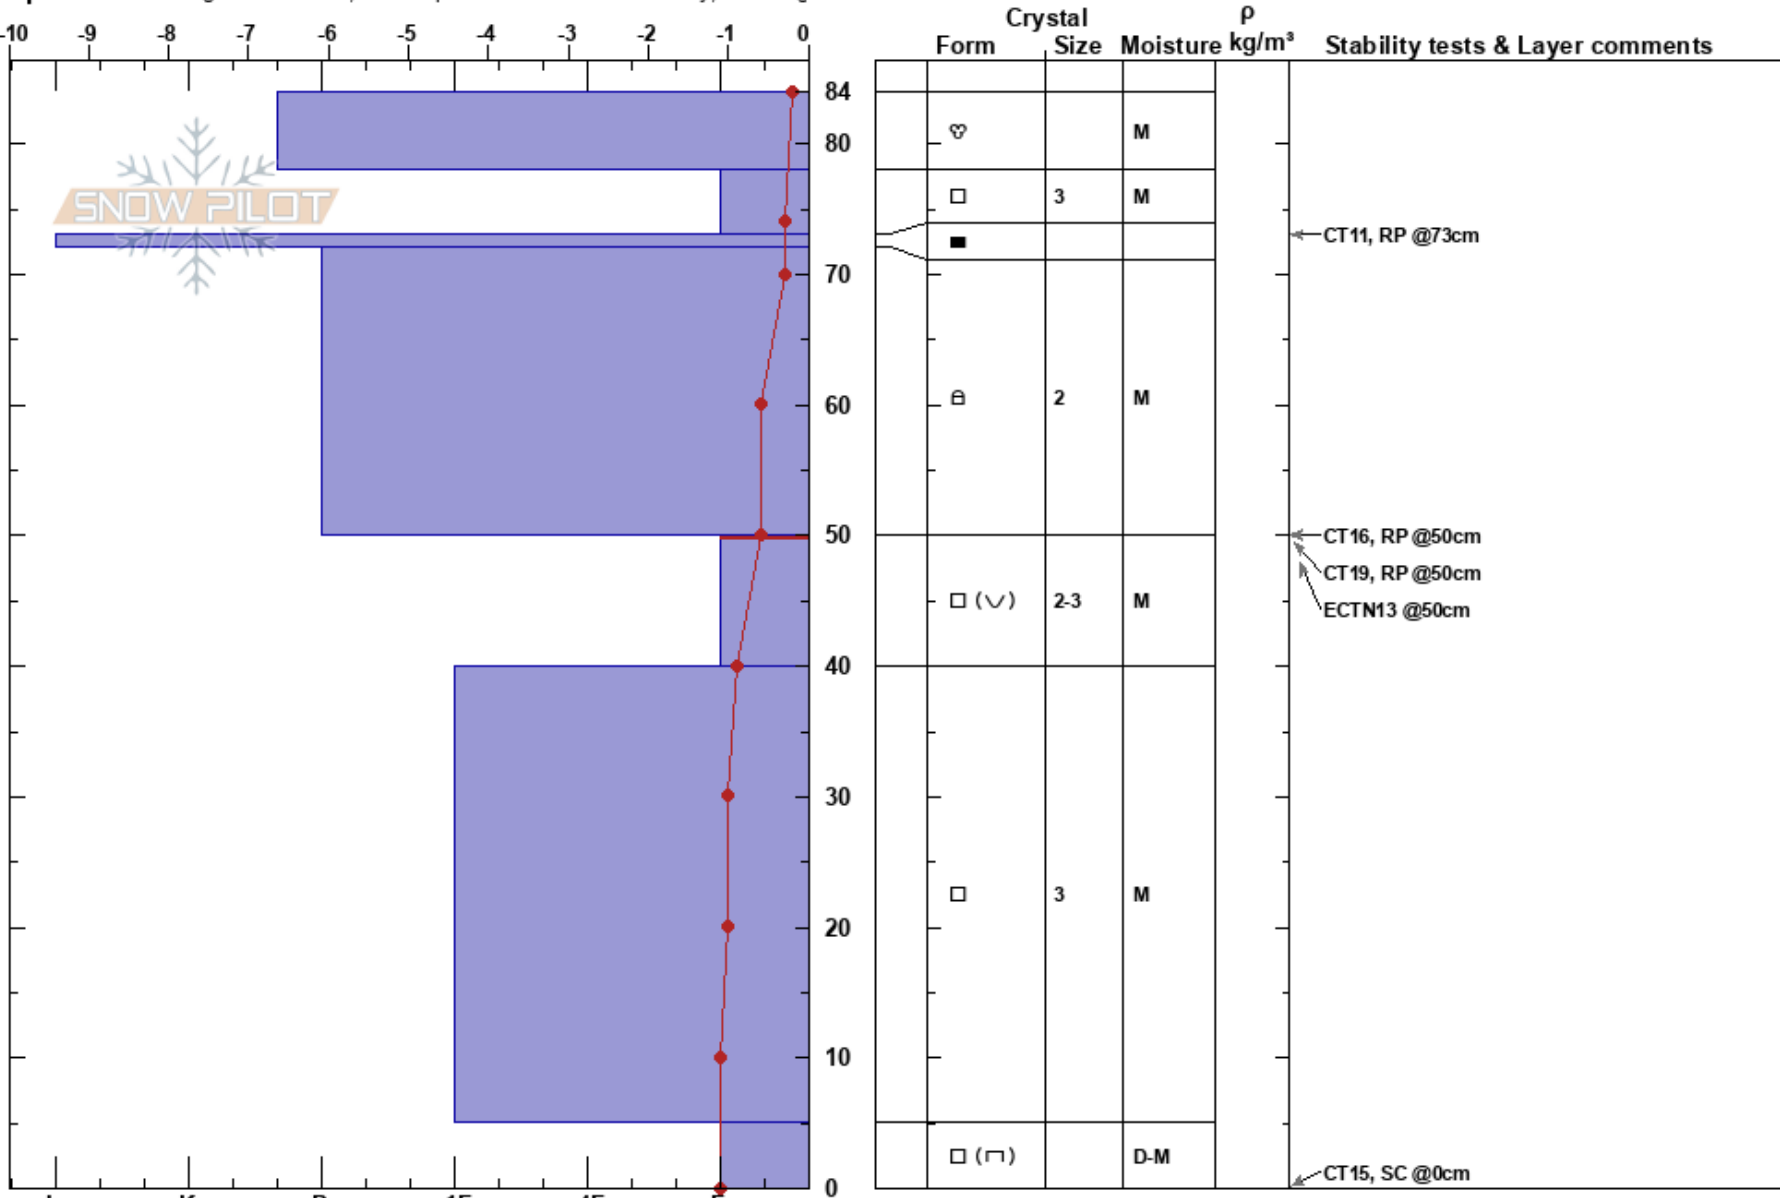

Air Temperature: 0.4°C

PF:30

50-40cm: Problematic layer

Elevation: 387 m

Slope Angle: 30°

Sky Cover: BKN

Precipitation: NO

Aspect: N

Wind Loading:

Wind: S Light Breeze

Specifics: Pit dug in a Ski Area; Pit is representative of backcountry; Cracking

Notes: Maa kivirakkaa. Ilmatieteenlaitoksen stressitesti 29 cm pinnasta 3 laatikkoo/3.5 kg. Vesiavotesti 1 putki/29 cm/99.