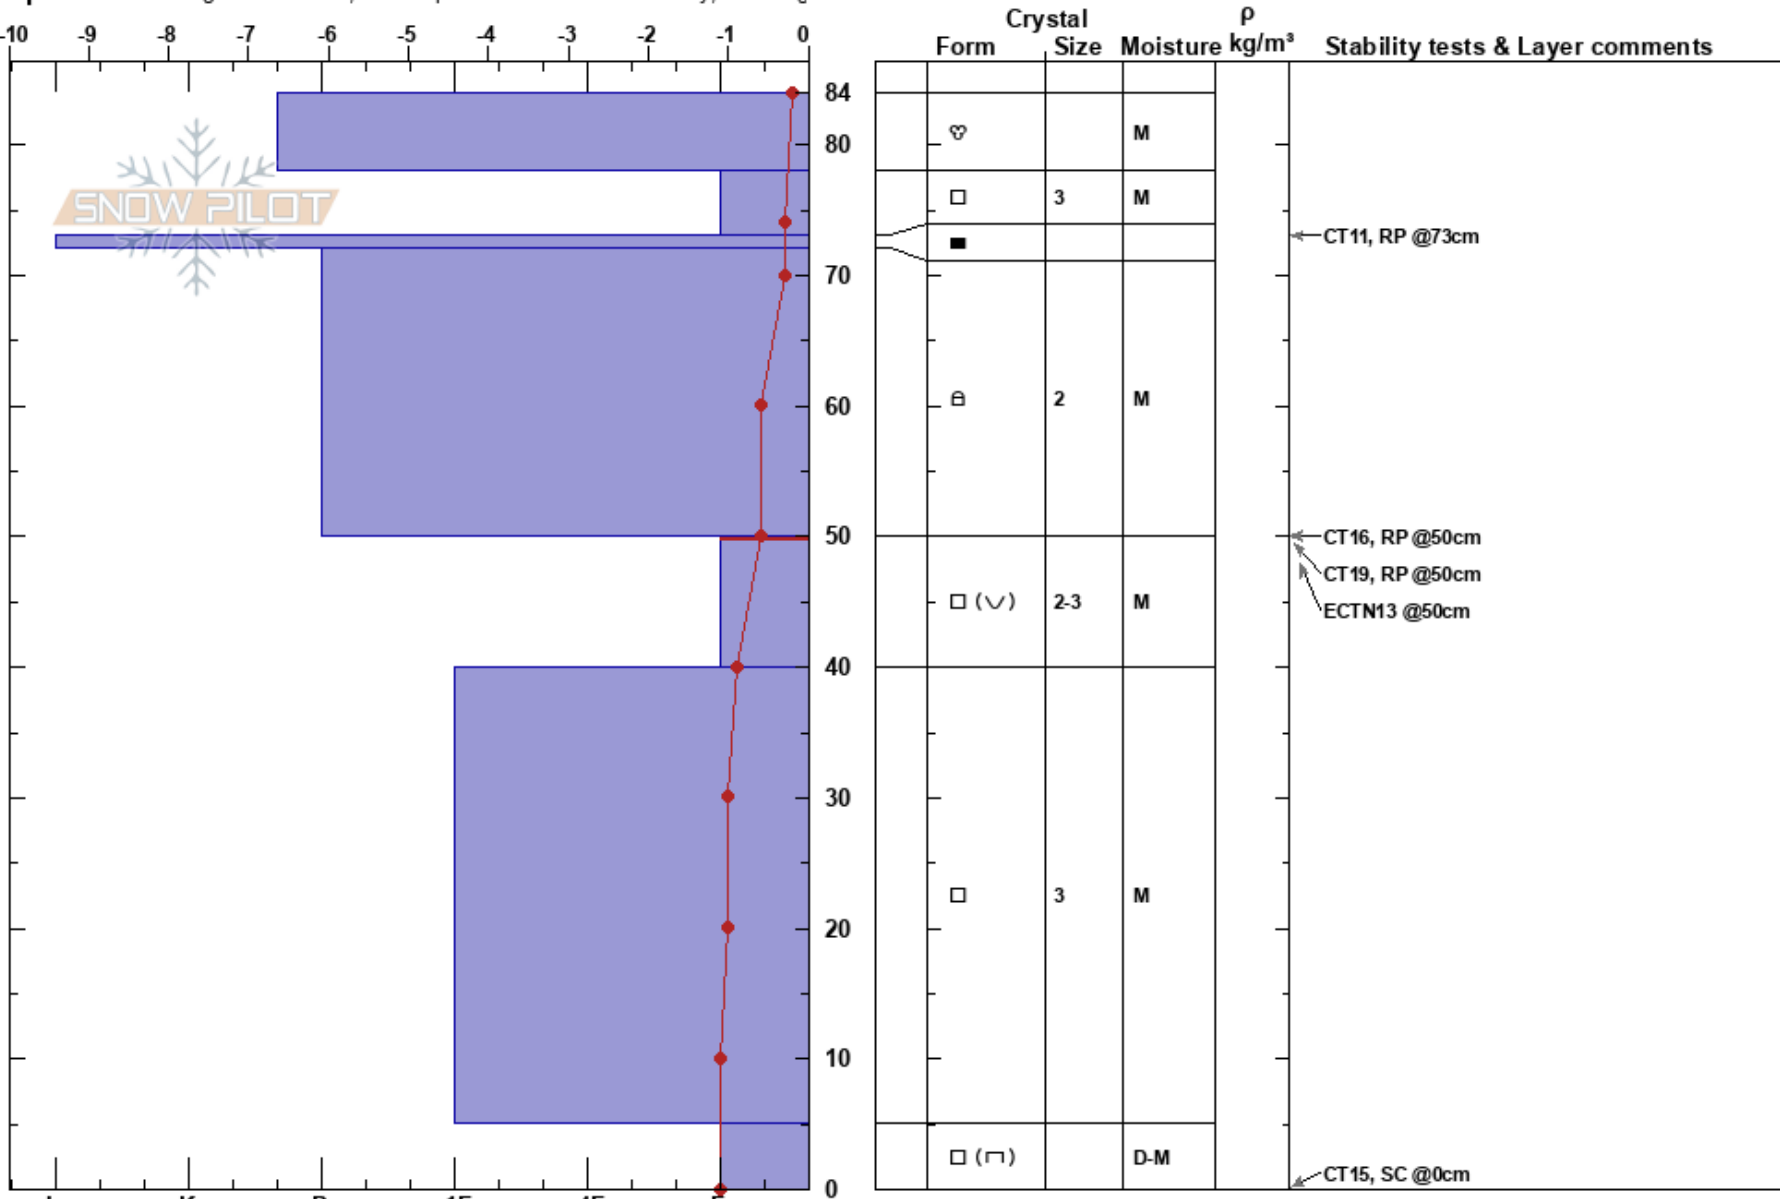

50-40cm: Problematic layer

Finland

Co-ord: 67.59140N, 24.23790E

Sky Cover: BKN

Elevation: 387 m

Slope Angle: 30°

Precipitation: NO

Aspect: N

Wind Loading:

Wind: S Light Breeze

Specifics: Pit dug in a Ski Area; Pit is representative of backcountry; Cracking

Notes: Maa kivirakkaa. Ilmatieteenlaitoksen stressitesti 29 cm pinnasta 3 laatikkoo/3.5 kg. Vesiarvotesti 1 putki/29 cm/99.