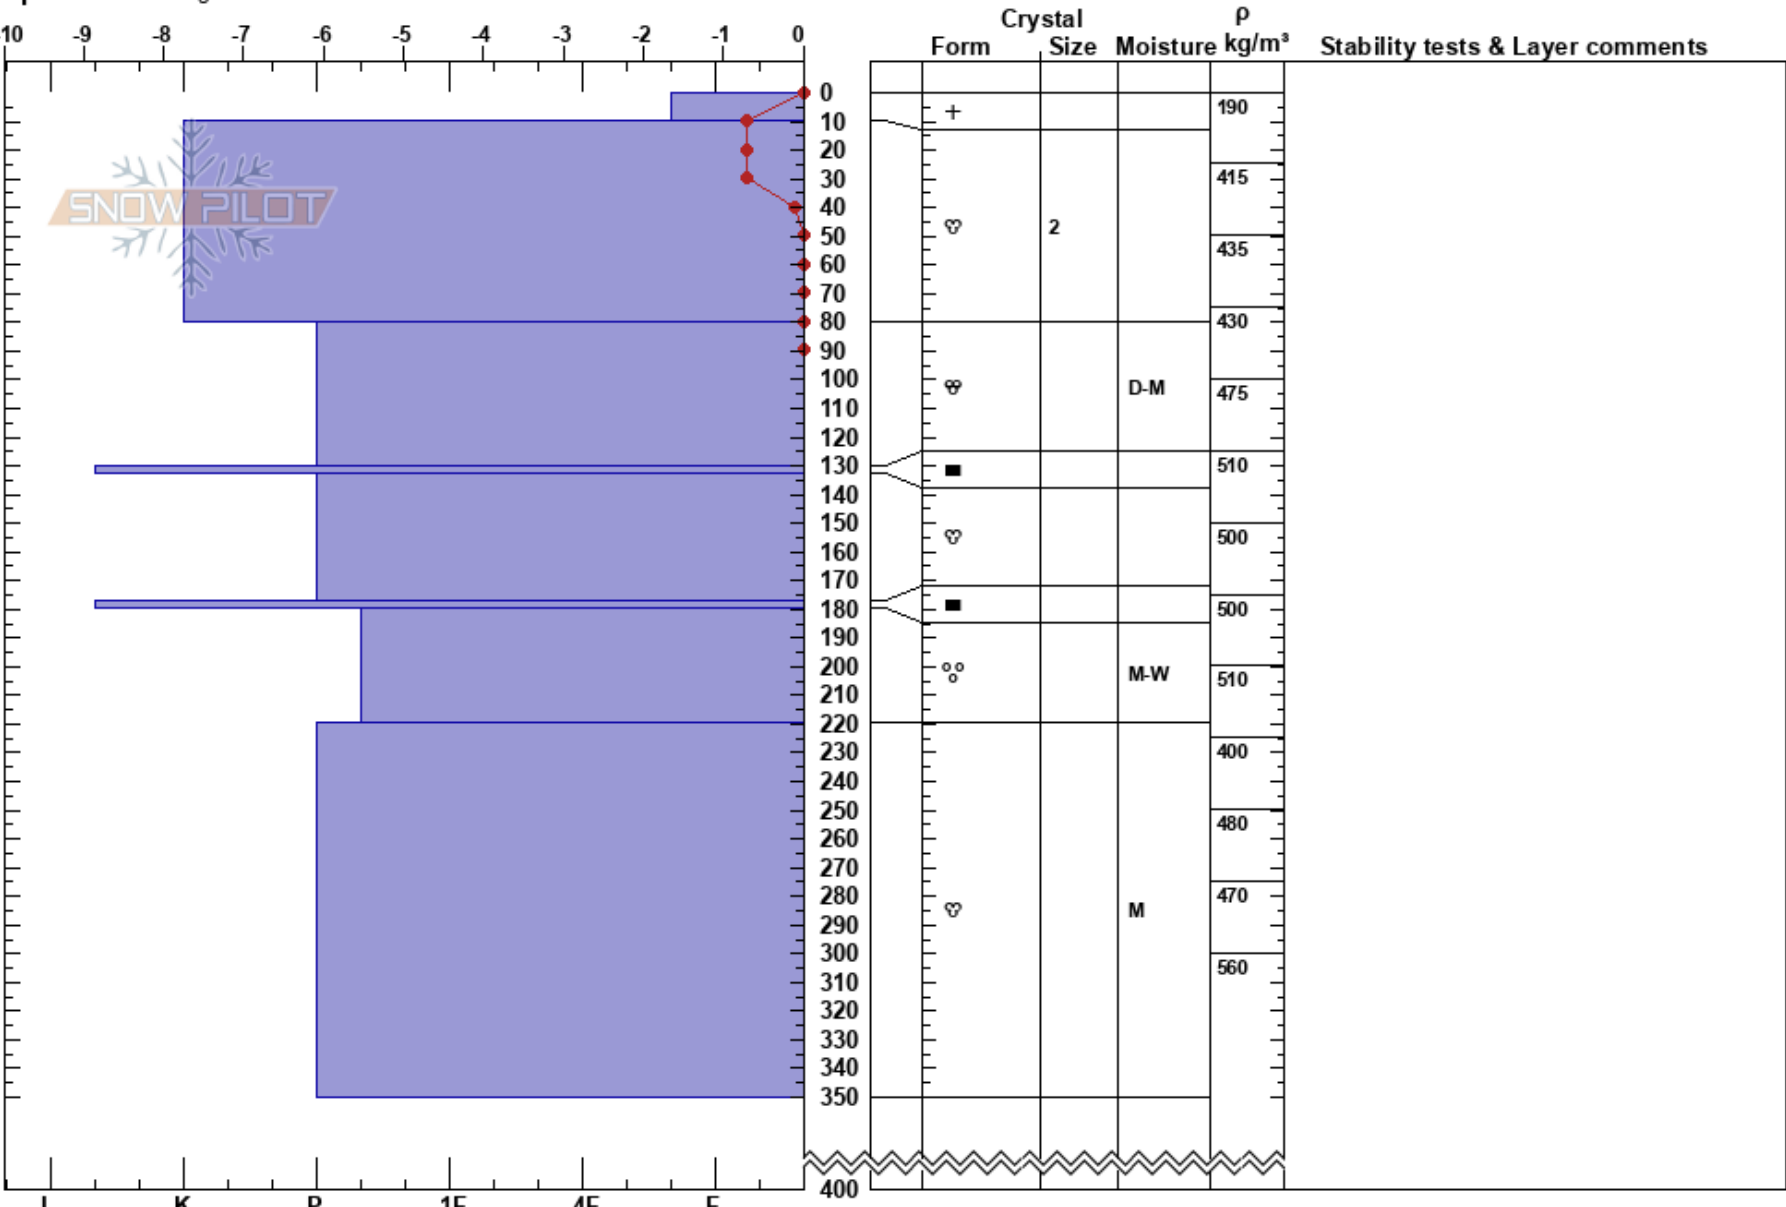

Undir Siglufj Skarði  
 Tröllaskagi  
 Iceland  
 Elevation: 540 m  
 Aspect: 30°  
 Specifics: Pit dug in a Ski Area

Gestur Hansson  
 27/04/2018 - 09:00  
 Co-ord: 66.12260N, -18.99923W  
 Slope Angle: 24°  
 Wind Loading:

Stability: **HS:400** **Layer Notes:**  
 Air Temperature: 2.1°C **PF:10** 0-10cm: Problematic layer  
 Sky Cover: OVC  
 Precipitation: S-1  
 Wind: NE Light Breeze

Notes: I K P 1F 4F F