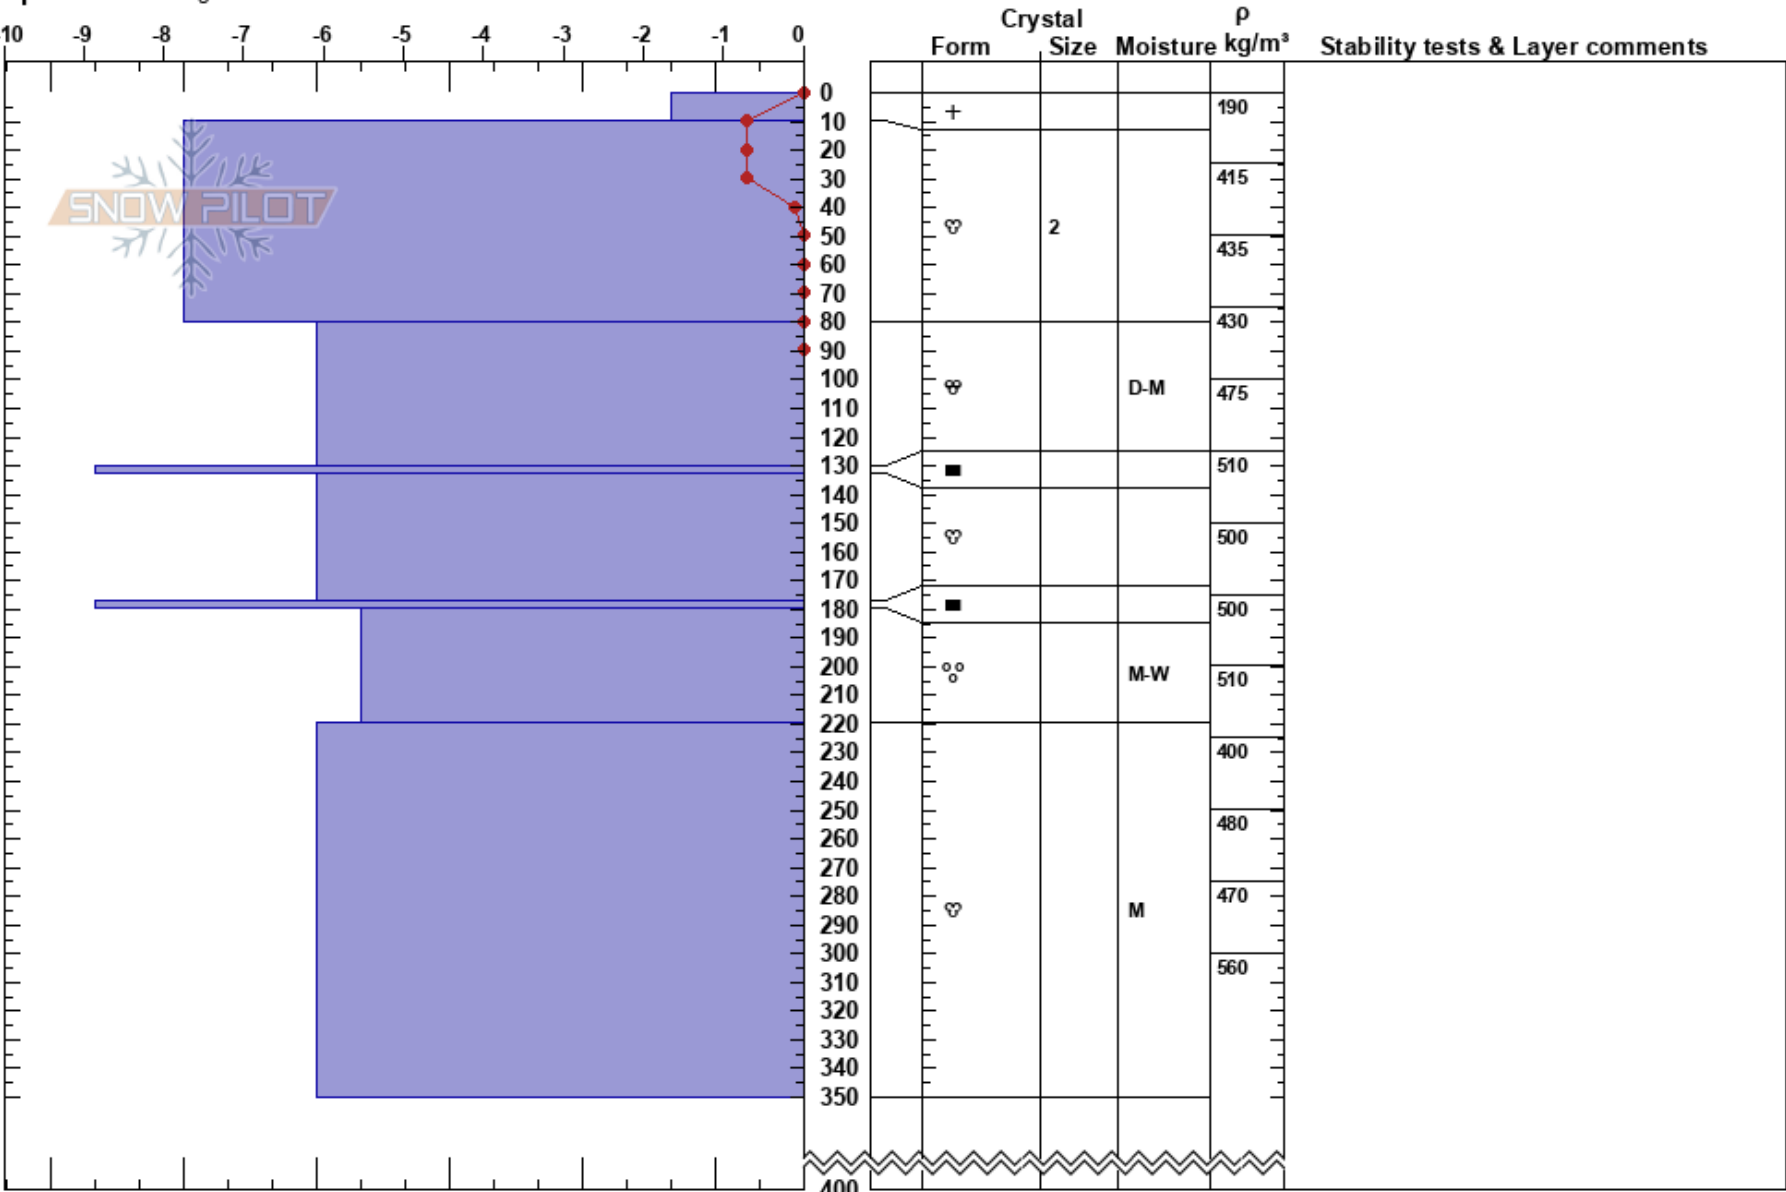

Undir Siglufj Skarði
 Tröllaskagi
 Iceland
 Elevation: 540 m
 Aspect: 30°
 Specifics: Pit dug in a Ski Area

Gestur Hansson
 27/04/2018 - 09:00
 Co-ord: 66.12260N, -18.99923W
 Slope Angle: 24°
 Wind Loading:

Stability: **HS:400** **Layer Notes:**
 Air Temperature: 2.1°C **PF:10** 0-10cm: Problematic layer
 Sky Cover: OVC
 Precipitation: S-1
 Wind: NE Light Breeze

I K P 1F 4F F
 Notes: