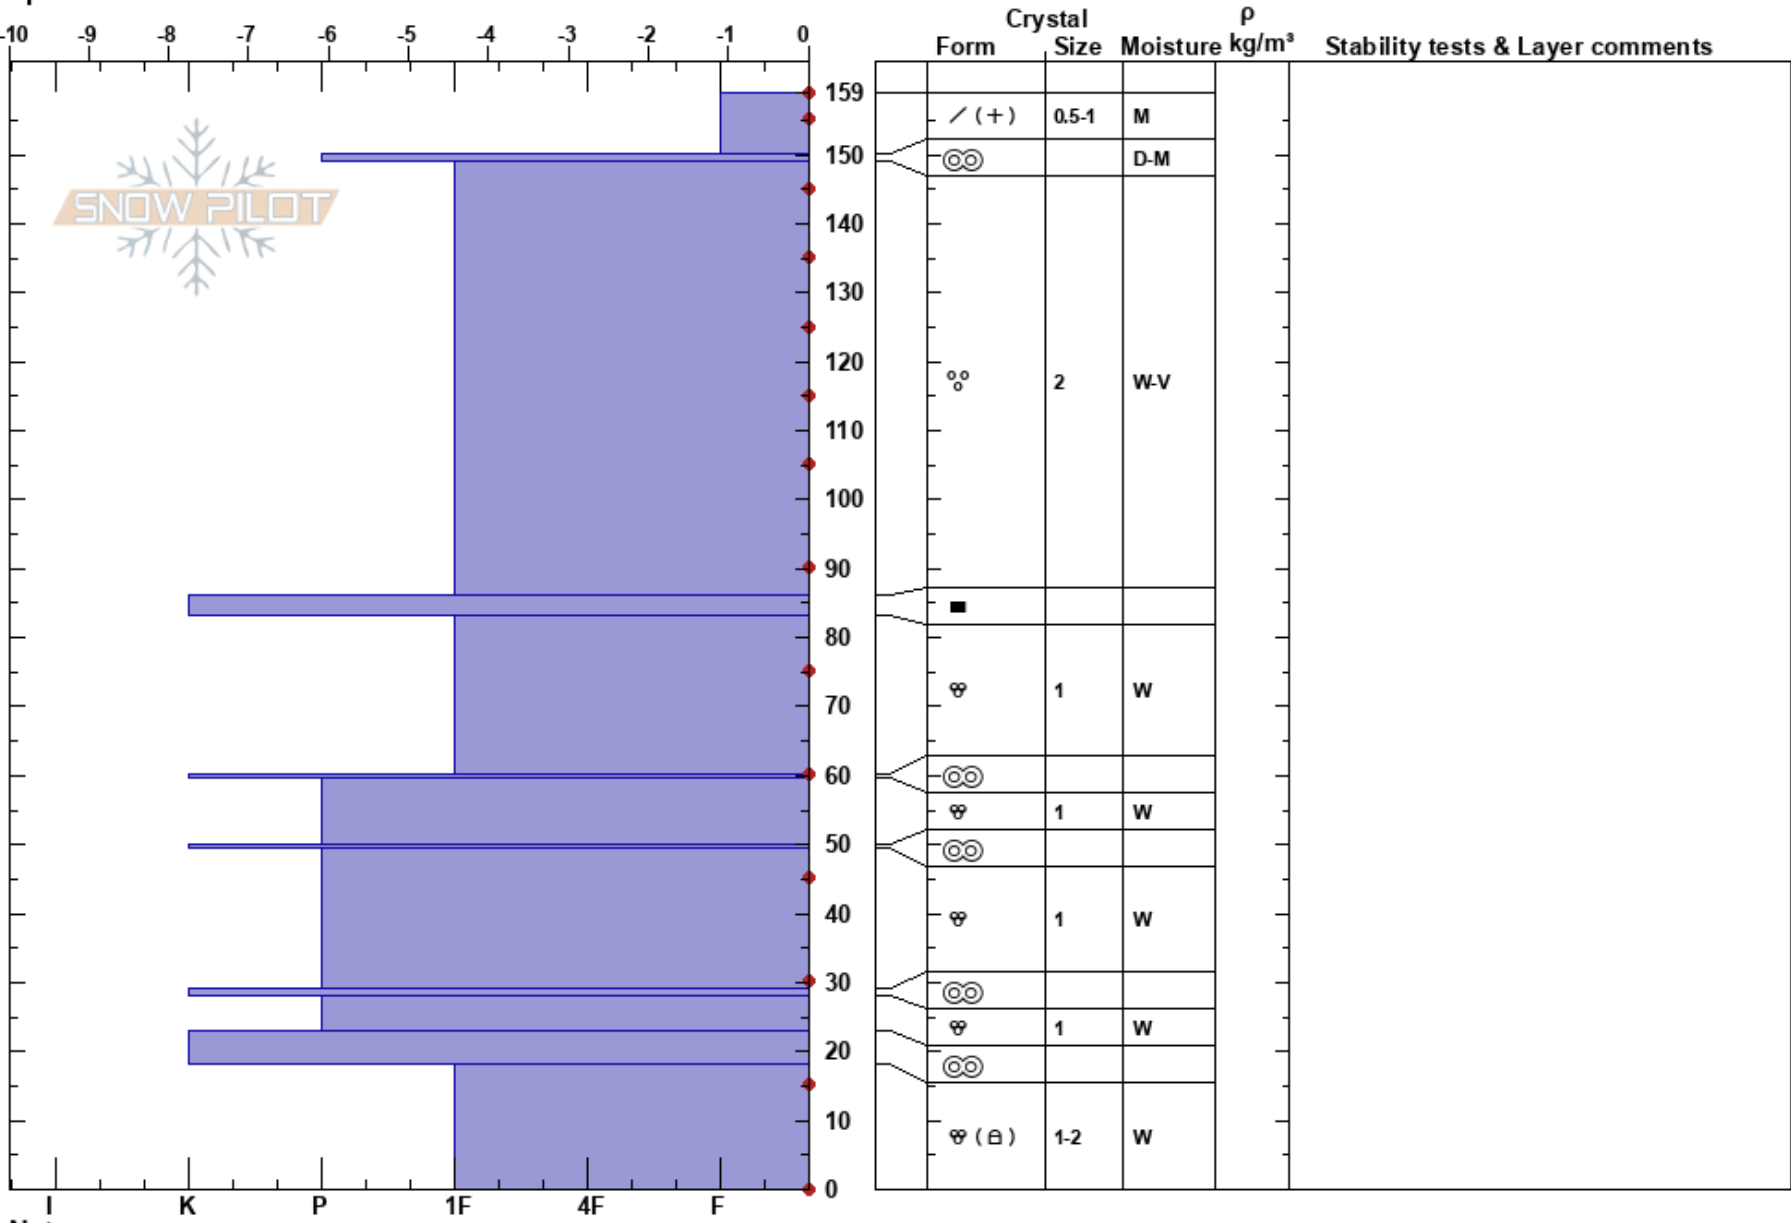

Nordfjellet 650
 Ringvassøya
 Norway
 Elevation: 640 m
 Aspect:
 Specifics:

Harvey Goodwin
 27/04/2018 - 22:30
 Co-ord: 69.83392N, 19.27531E
 Slope Angle:
 Wind Loading: no

Stability:
 Air Temperature: 0°C
 Sky Cover: OVC
 Precipitation: S5
 Wind: Calm

HS:159 PS: 5 Layer Notes:

Notes: