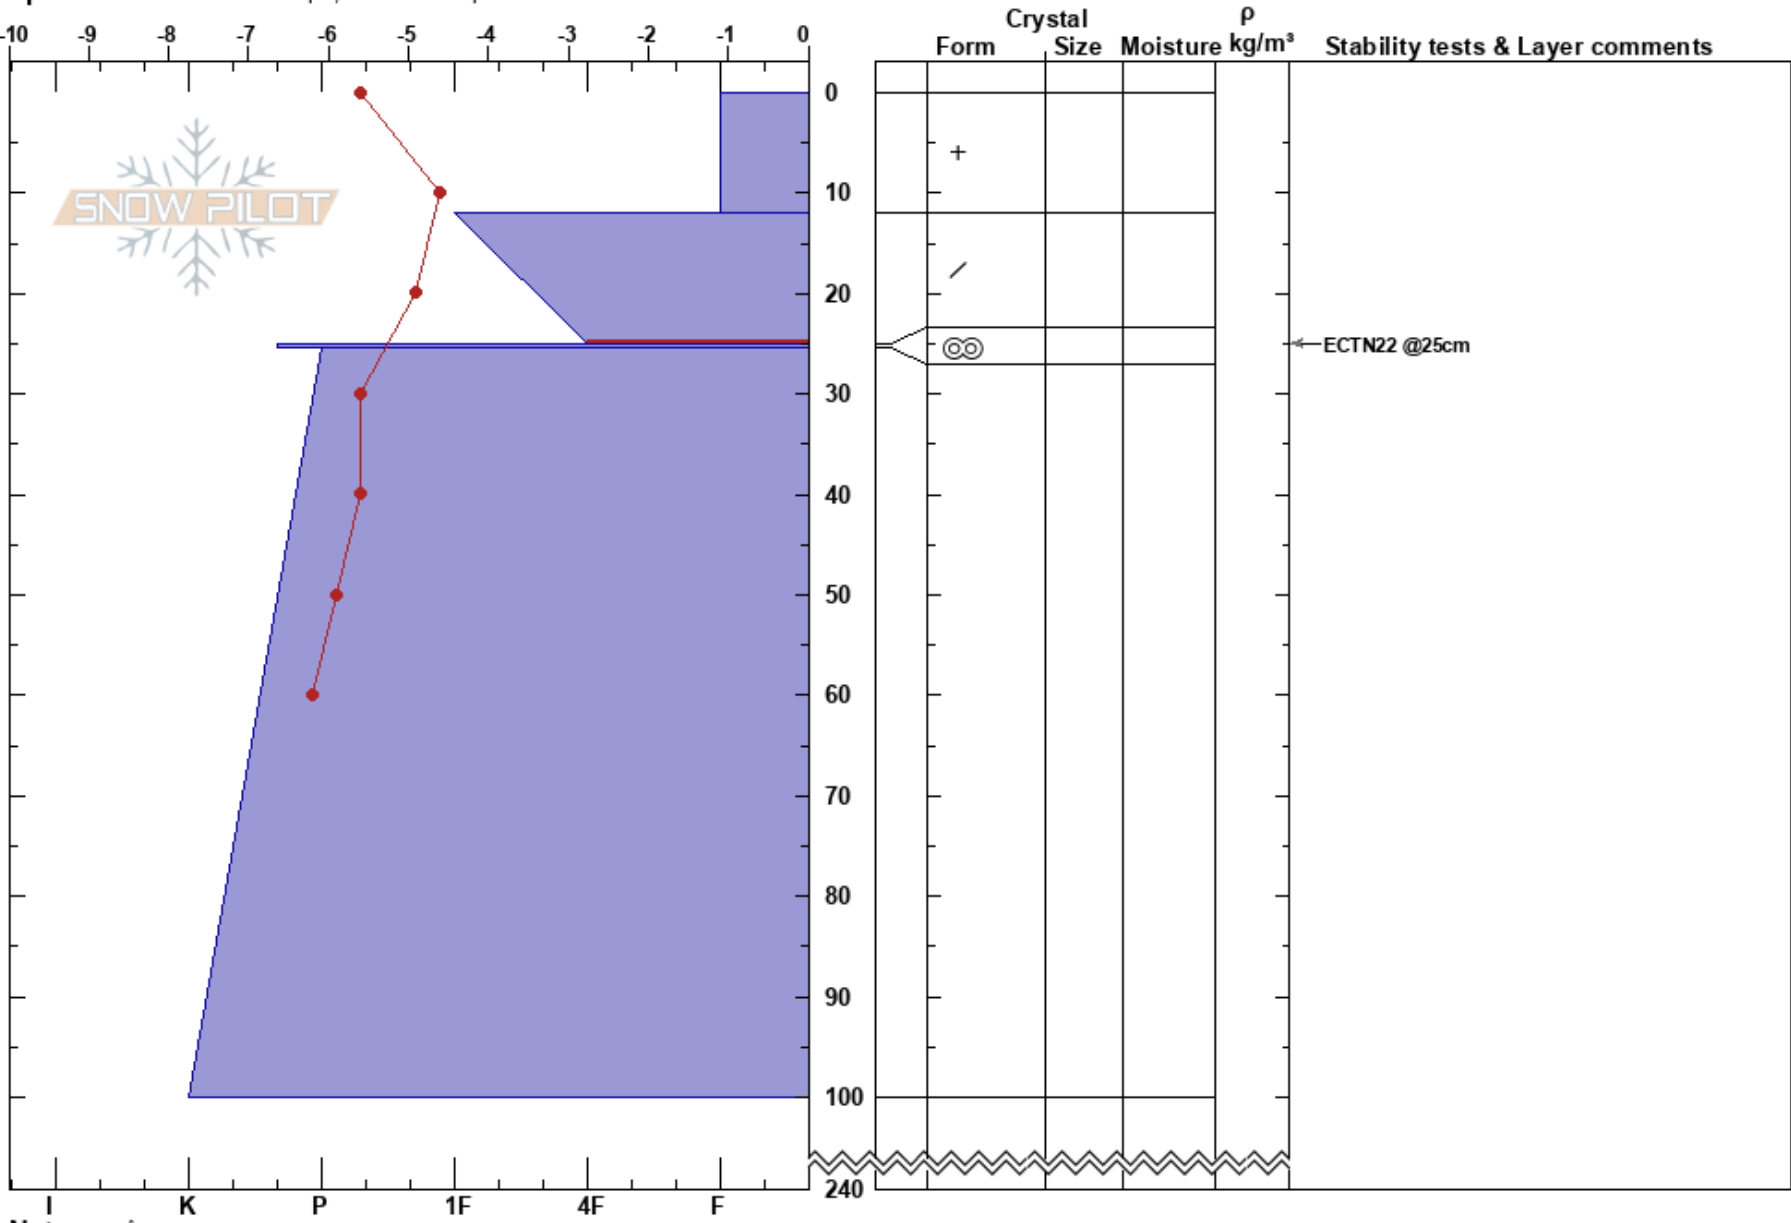

Vassi mellan
 Vassi
 Sweden
Elevation: 1400 m
Aspect: N
Specifics: Ski tracks on slope; We skied slope

Joakim Snellman
 27/04/2018 - 10:55
Co-ord: 68.38720N, 18.25323E
Slope Angle: 24°
Wind Loading:

Stability: Very Good **HS:**240 **Layer Notes:**
Air Temperature: -4.3°C **PF:**25 12-25cm:Problematic layer
Sky Cover: FEW
Precipitation: NO
Wind: SW Light Breeze

Notes: Skålformation, ALP