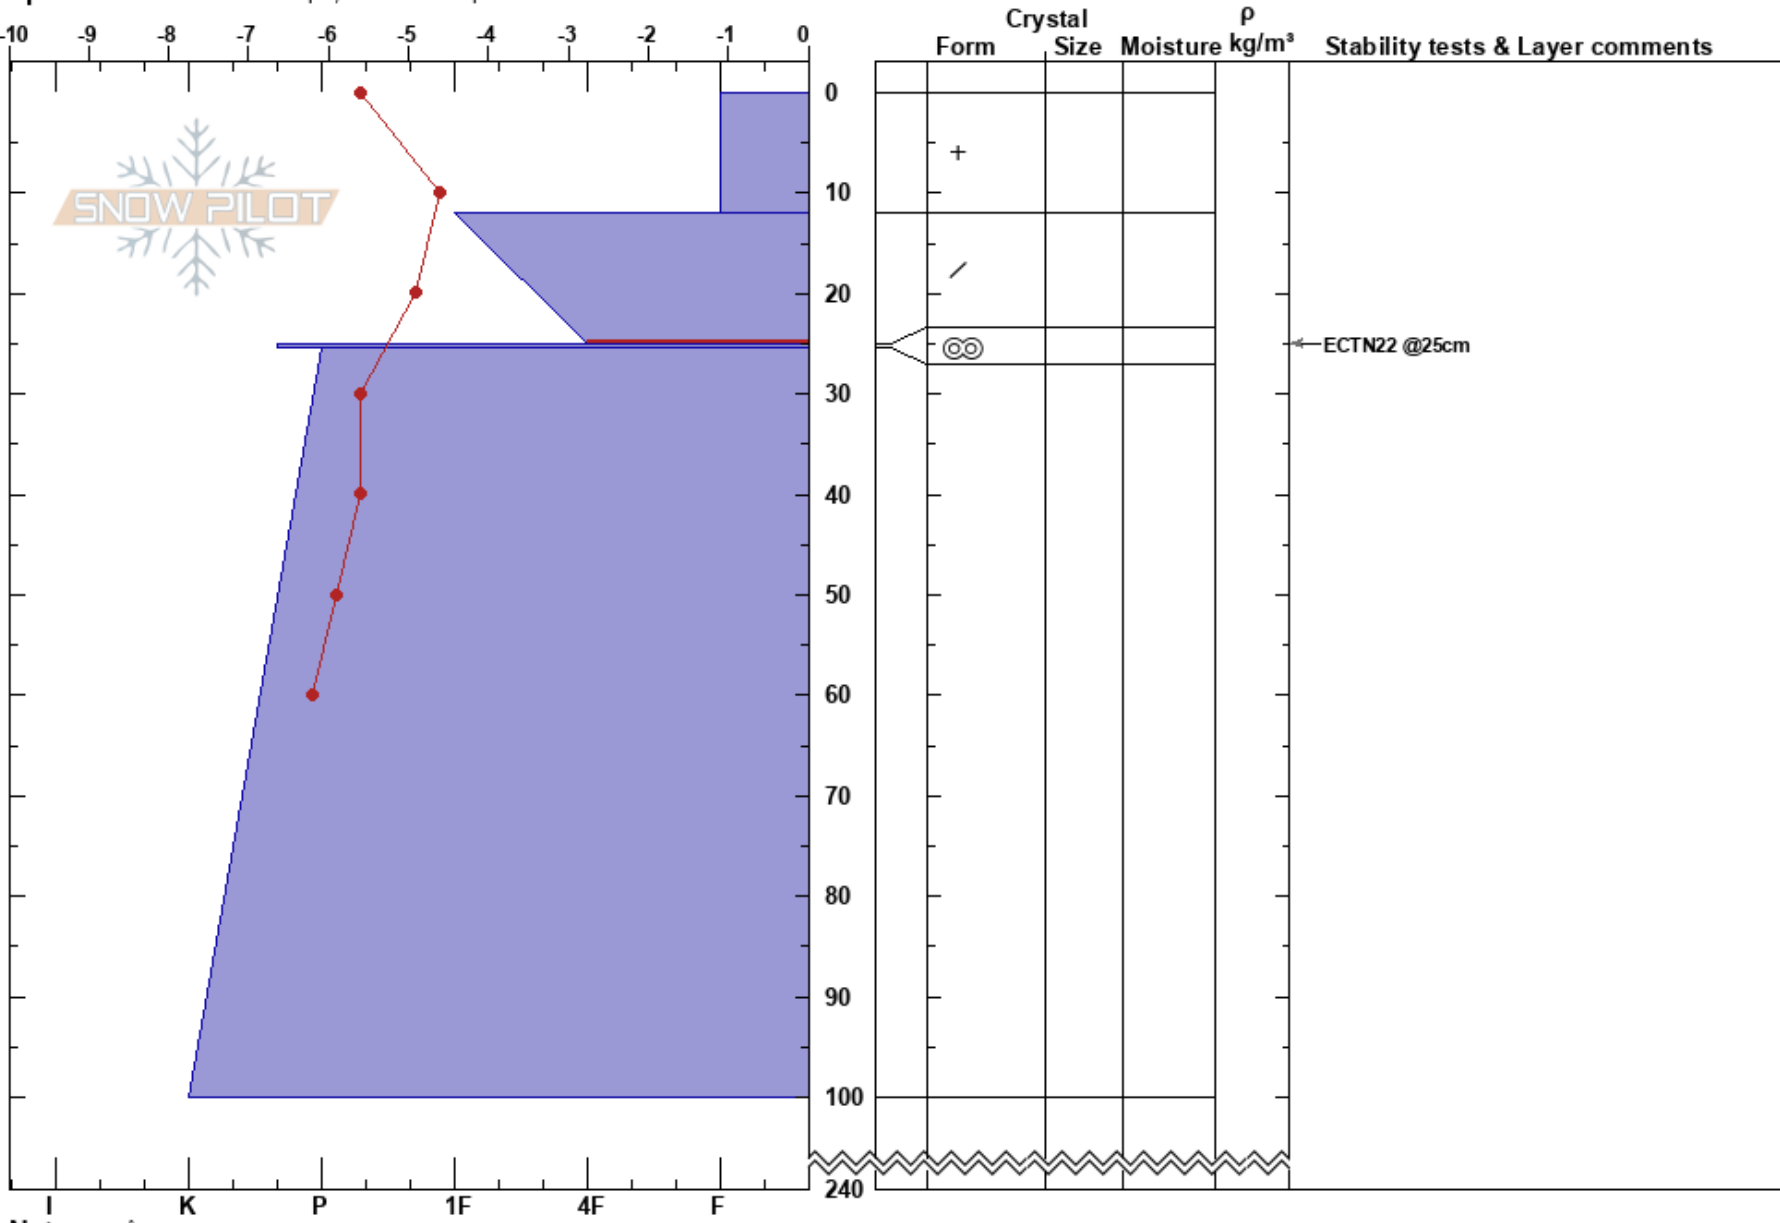

Vassi mellan
 Vassi
 Sweden
Elevation: 1400 m
Aspect: N
Specifics: Ski tracks on slope; We skied slope

Joakim Snellman
 27/04/2018 - 10:55
Co-ord: 68.38720N, 18.25323E
Slope Angle: 24°
Wind Loading:

Stability: Very Good **HS:**240 **Layer Notes:**
Air Temperature: -4.3°C **PF:**25 12-25cm:Problematic layer
Sky Cover: FEW
Precipitation: NO
Wind: SW Light Breeze

Notes: Skålformation, ALP