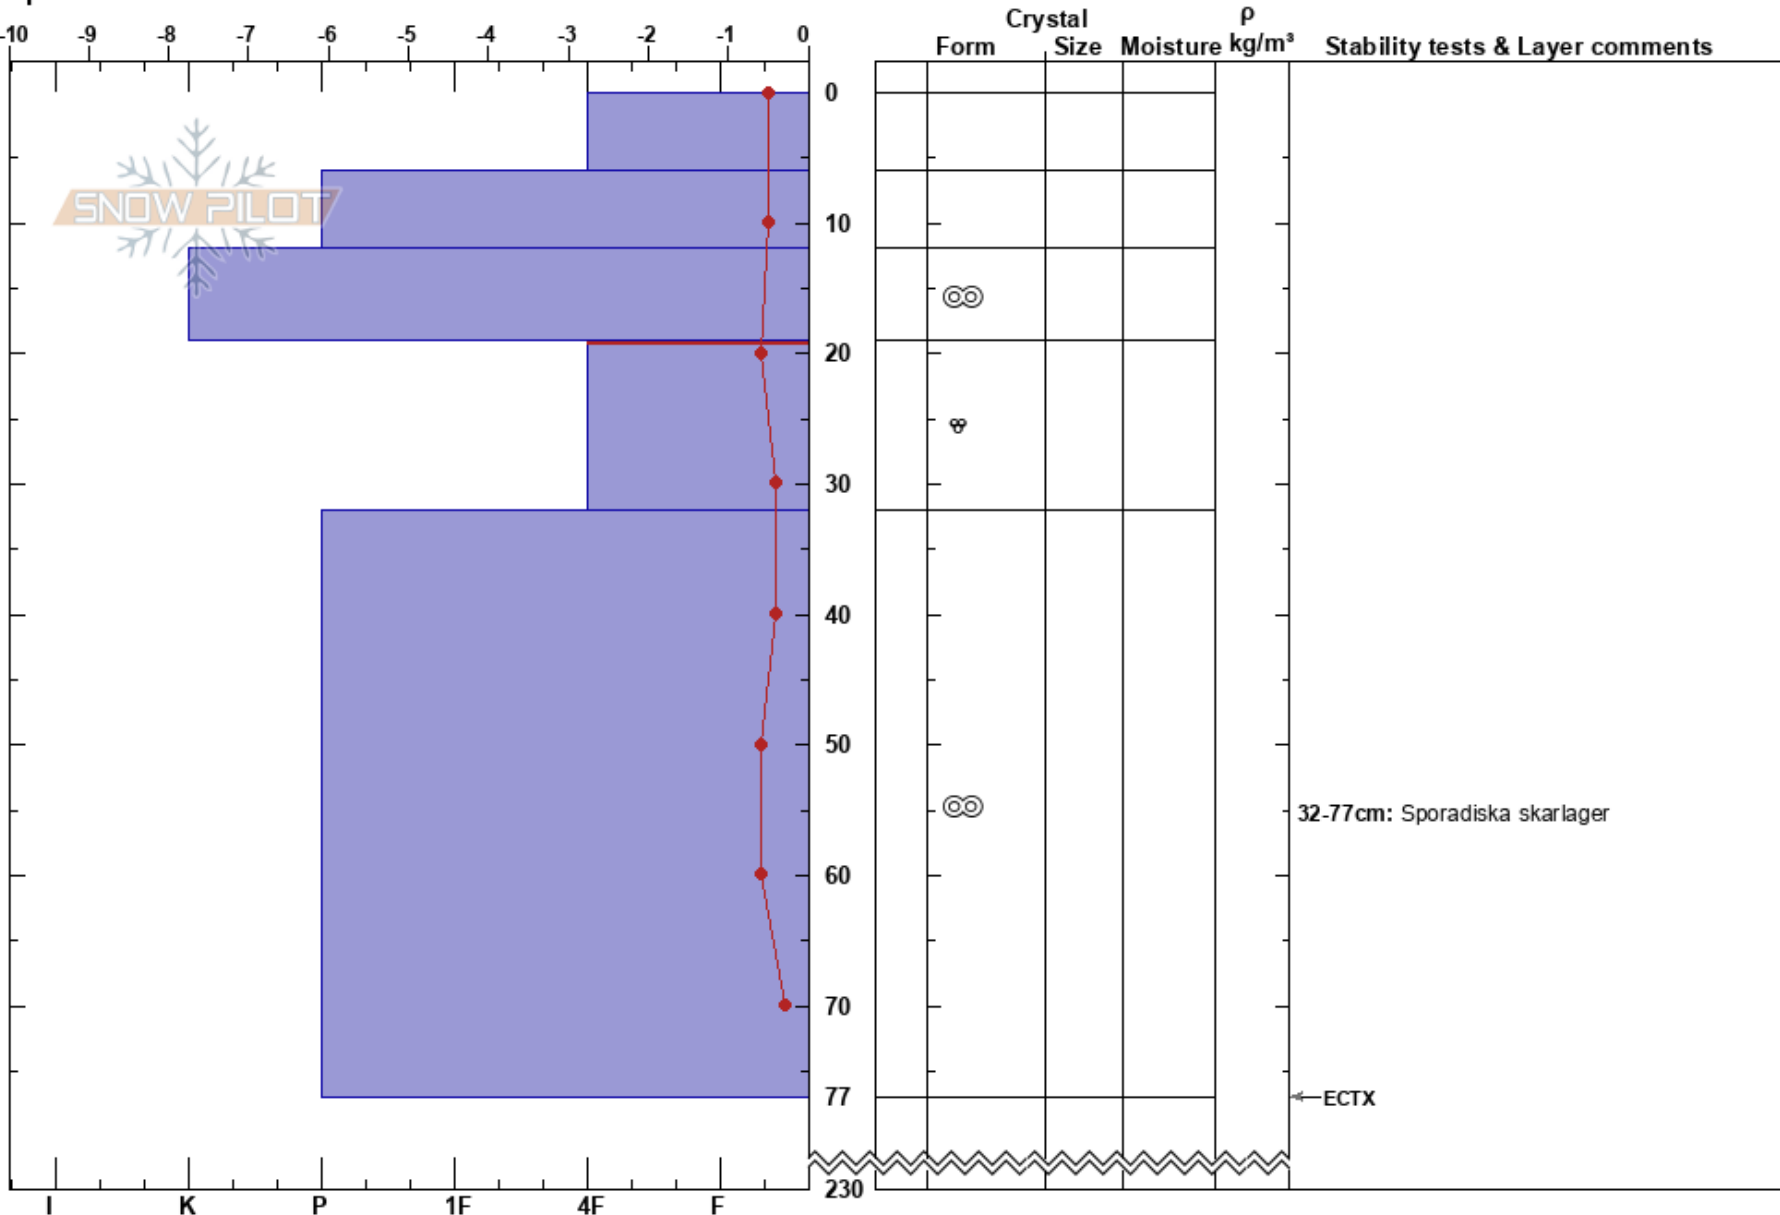

Kårsavagge
 Abisko
 Sweden
 Elevation: 1070 m
 Aspect: 140°
 Specifics:

Mathias Jansson
 26/04/2018 - 11:00
 Co-ord: 68.36327N, 18.33407E
 Slope Angle: 14°
 Wind Loading: no

Stability: **HS:230**
 Air Temperature: 0.7°C PF:15
 Sky Cover: X
 Precipitation: S1
 Wind: NW Calm

Layer Notes:
 19-32cm: Problematic layer
 32-77cm: Sporadiska skarlager

Notes: Plats som fått ny snö.