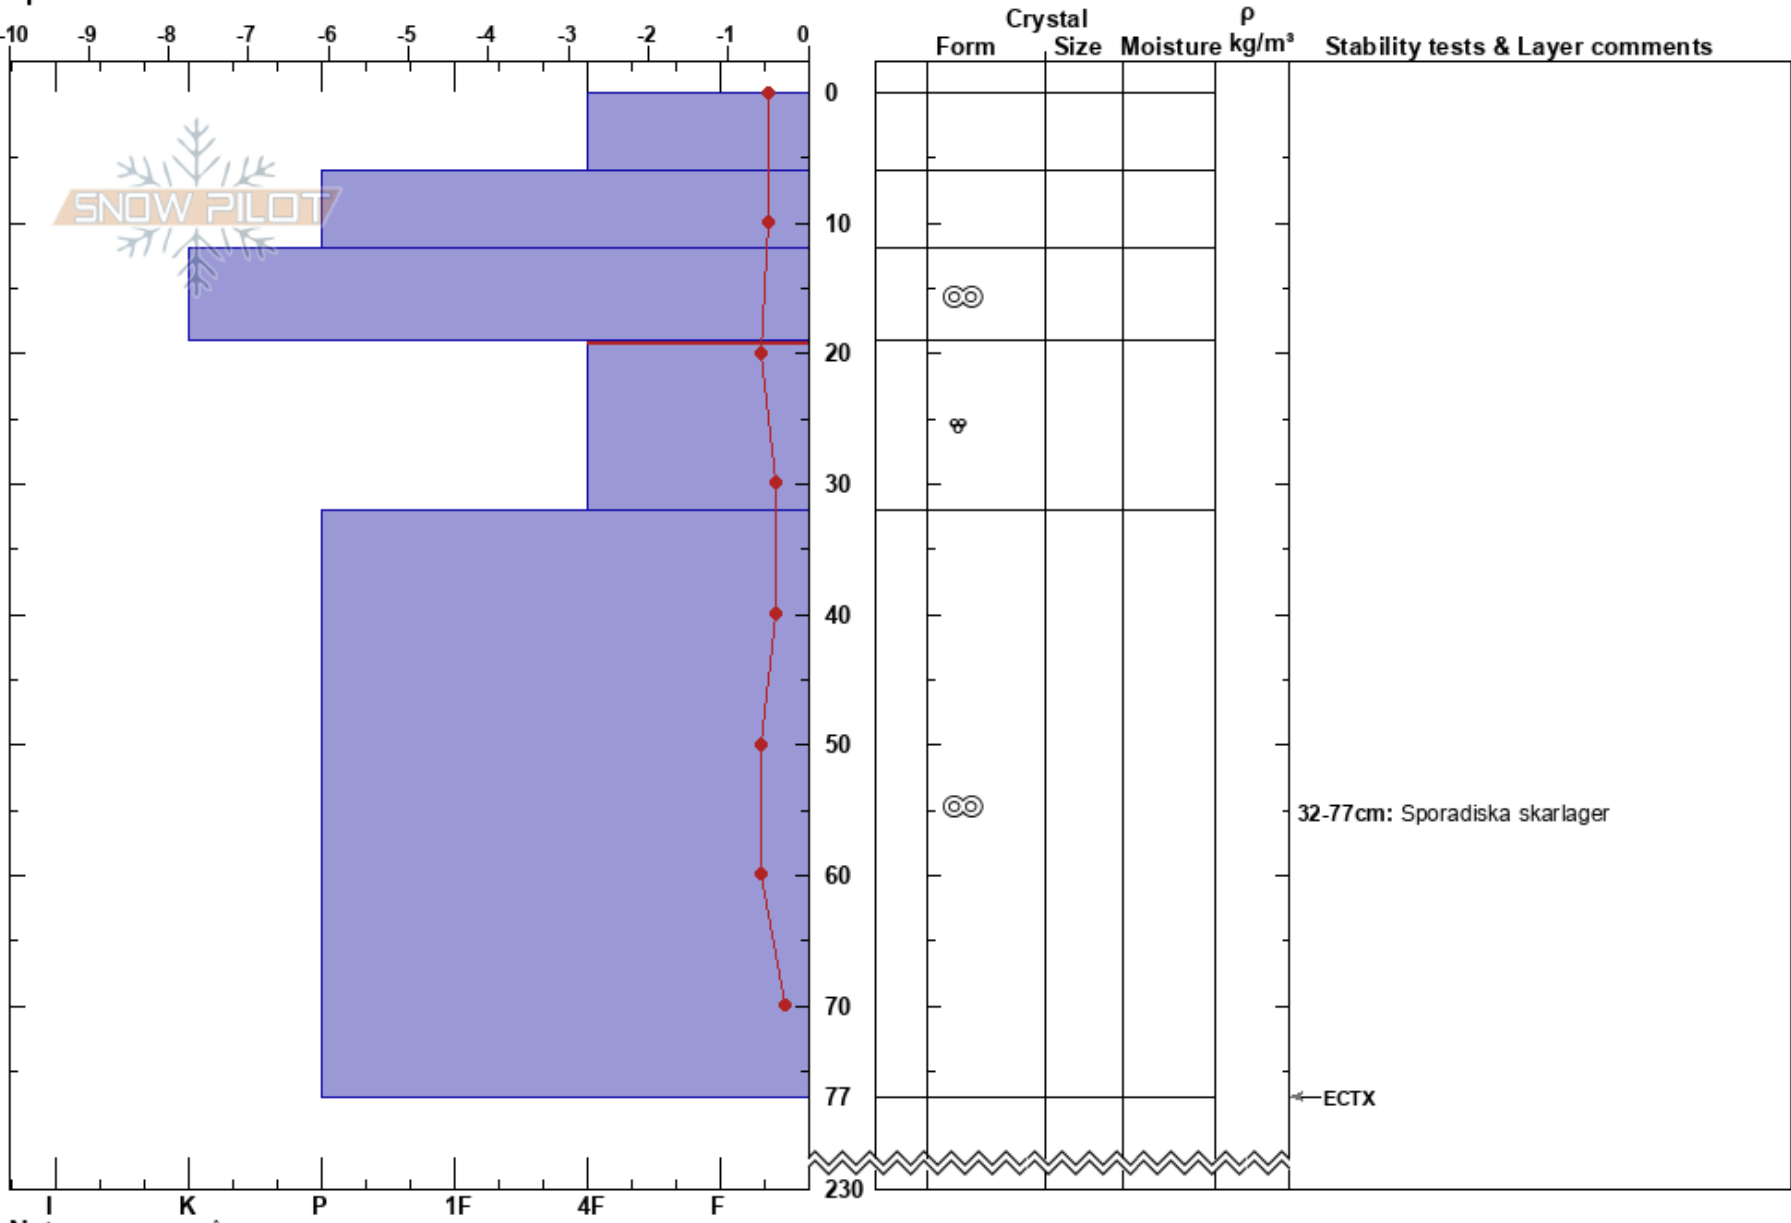

Kårsavagge
 Abisko
 Sweden
 Elevation: 1070 m
 Aspect: 140°
 Specifics:

Mathias Jansson
 26/04/2018 - 11:00
 Co-ord: 68.36327N, 18.33407E
 Slope Angle: 14°
 Wind Loading: no

Stability:
 Air Temperature: 0.7°C
 Sky Cover: X
 Precipitation: S1
 Wind: NW Calm

HS:230
 PF:15
 19-32cm: Problematic layer
 32-77cm: Sporadiska skarlager

Notes: Plats som fått ny snö.