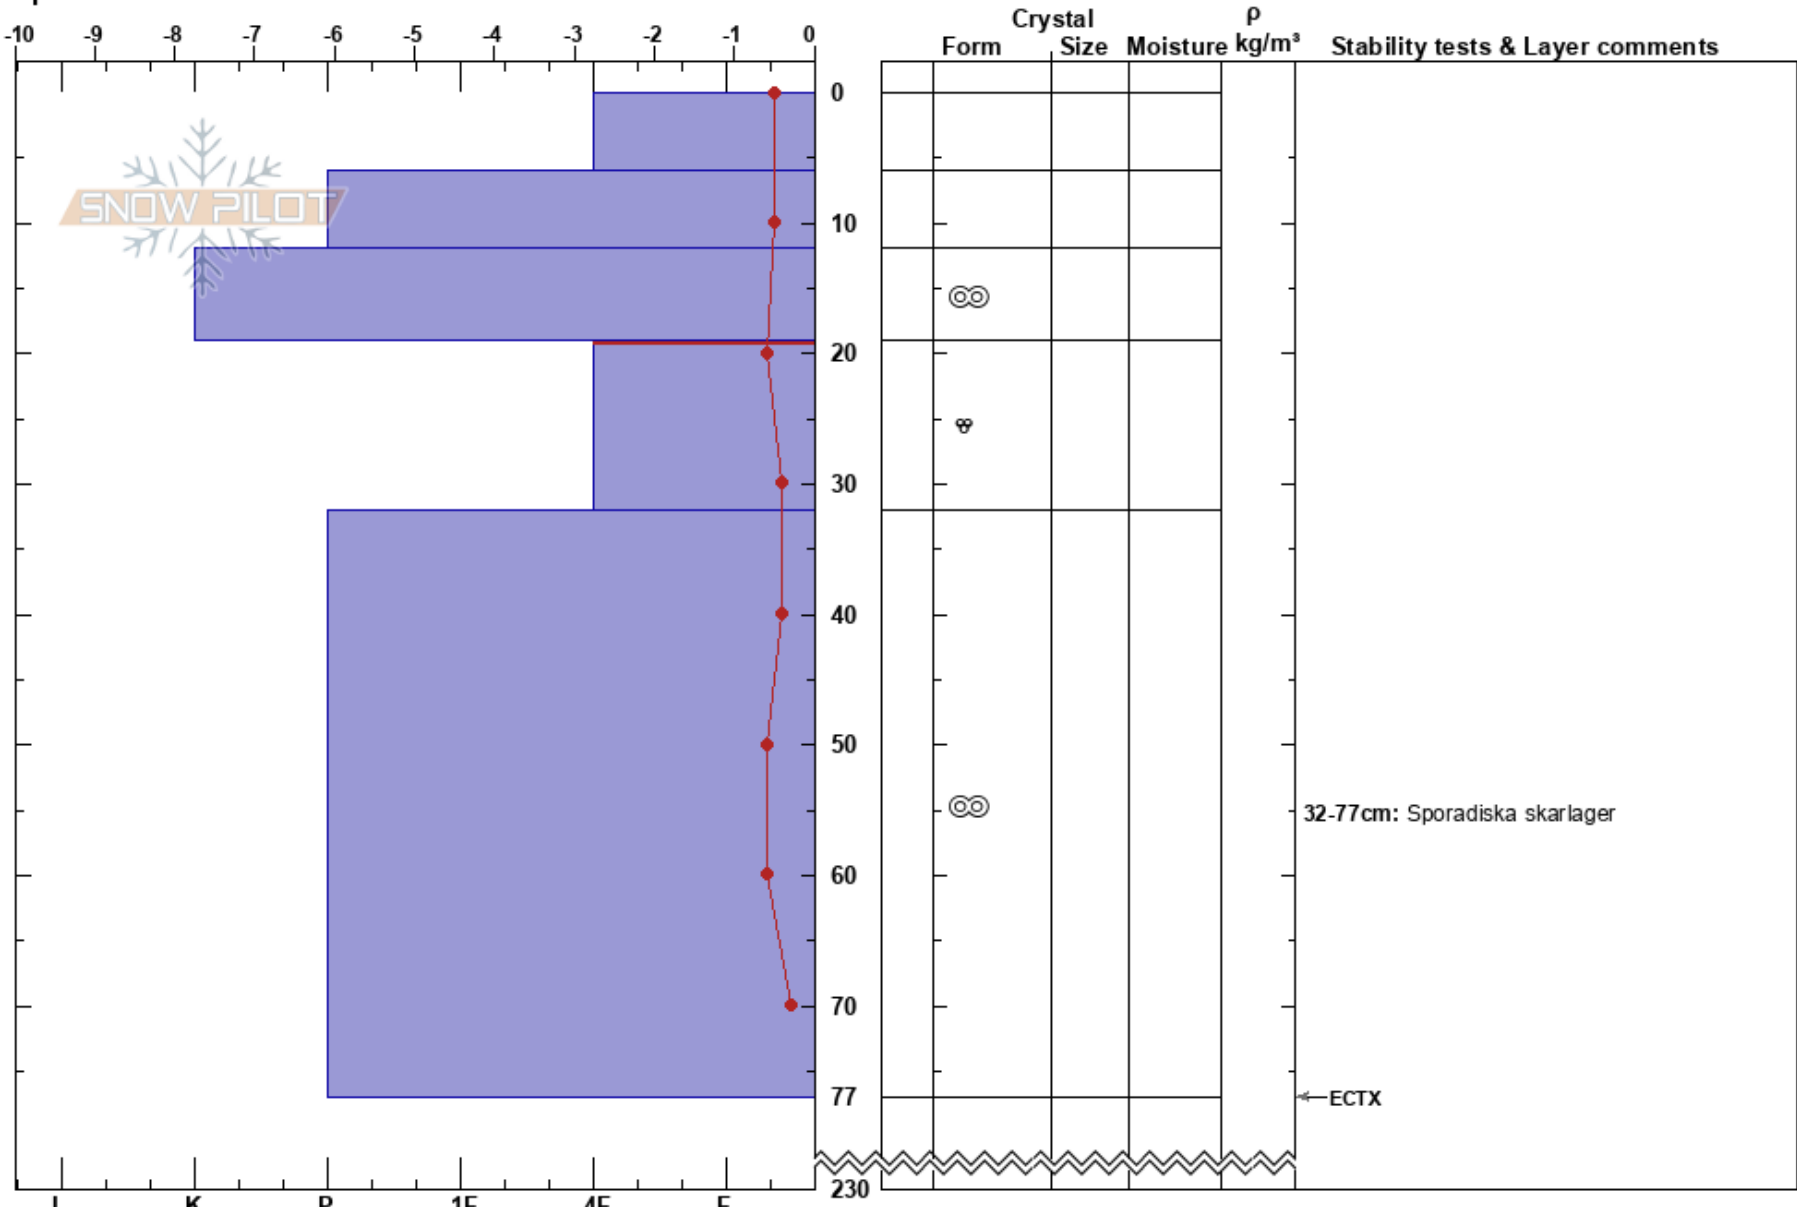

Kårsavagge
 Abisko
 Sweden
 Elevation: 1070 m
 Aspect: 140°
 Specifics:

Mathias Jansson
 26/04/2018 - 11:00
 Co-ord: 68.36327N, 18.33407E
 Slope Angle: 14°
 Wind Loading: no

Stability:
 Air Temperature: 0.7°C
 Sky Cover: X
 Precipitation: S1
 Wind: NW Calm

HS:230
 PF:15
 19-32cm: Problematic layer
 32-77cm: Sporadiska skarlager

Notes: Plats som fått ny snö.