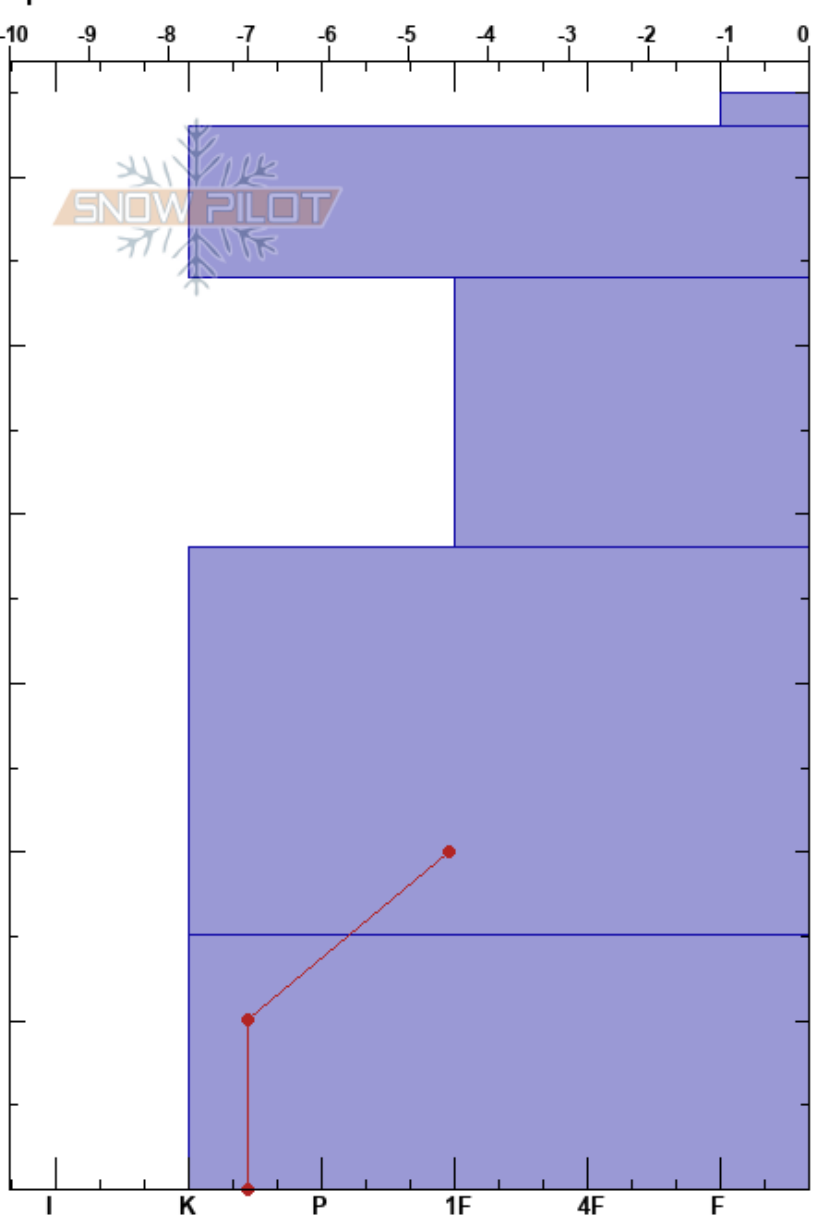

Magnium
 Chugach Range
 AK
 Elevation: 2450 ft
 Aspect: NE
 Specifics:

Kalley Rittman
 03/30/2018 - 12:26pm
 Co-ord:
 Slope Angle: 30°
 Wind Loading: yes

Stability:
 Air Temperature: -3.2°C
 Sky Cover: SCT
 Precipitation: NO
 Wind: SE Light Breeze

HS:65
 PF:30
 54-38cm: Problematic layer

Form	Crystal		ρ kg/m ³	Stability tests & Layer comments
	Size	Moisture		
□	0.5			
-	1			
□	1.5			
□	2			
^	3			

← PST65/100 (End) @20cm
 ↙ CTN
 ↘ ECTX

Notes: wind slab