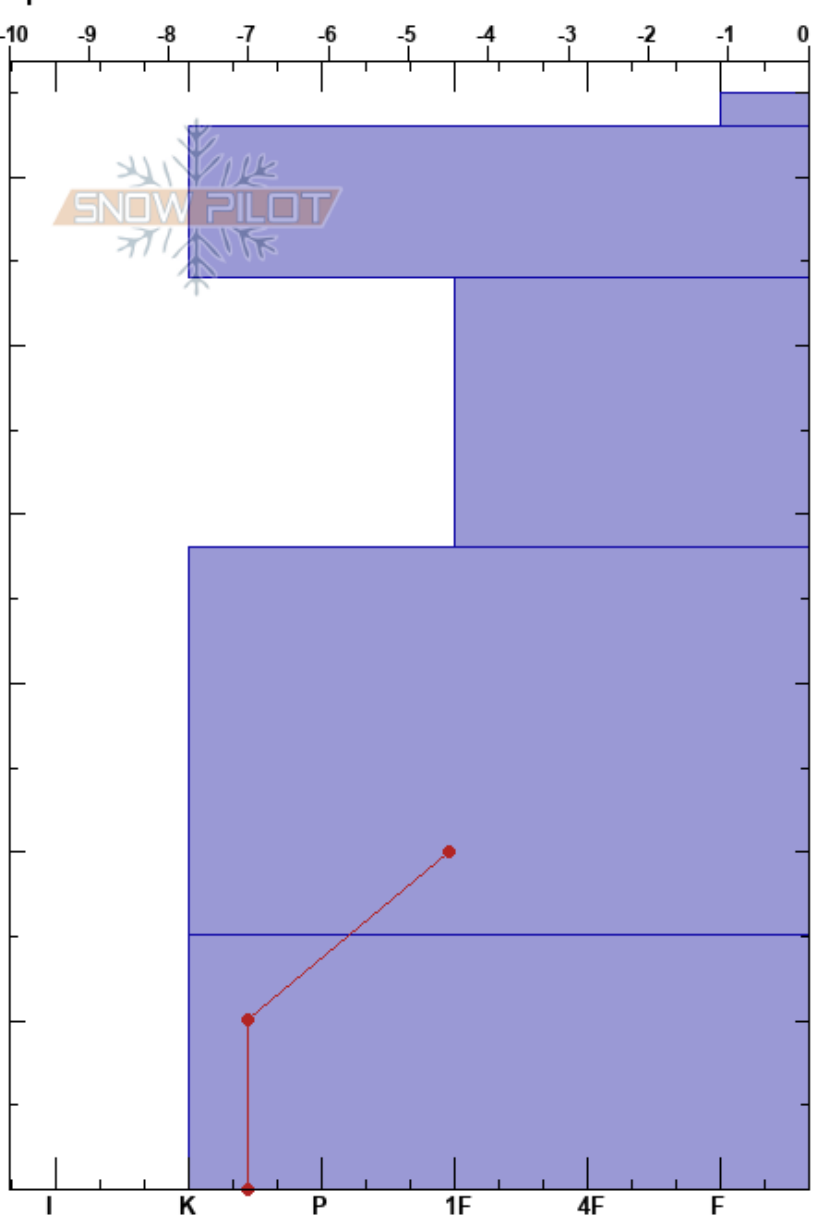

Magnium  
 Chugach Range  
 AK  
 Elevation: 2450 ft  
 Aspect: NE  
 Specifics:

Kalley Rittman  
 03/30/2018 - 12:26pm  
 Co-ord:  
 Slope Angle: 30°  
 Wind Loading: yes

Stability:  
 Air Temperature: -3.2°C  
 Sky Cover: SCT  
 Precipitation: NO  
 Wind: SE Light Breeze

HS:65  
 PF:30  
 54-38cm: Problematic layer

Form	Crystal		Moisture	$\rho$ kg/m <sup>3</sup>	Stability tests & Layer comments
	Size				
☐	0.5				
-	1				
☐	1.5				
☐	2				
^	3				

← PST65/100 (End) @20cm  
 ↙ CTN  
 ↘ ECTX

Notes: wind slab