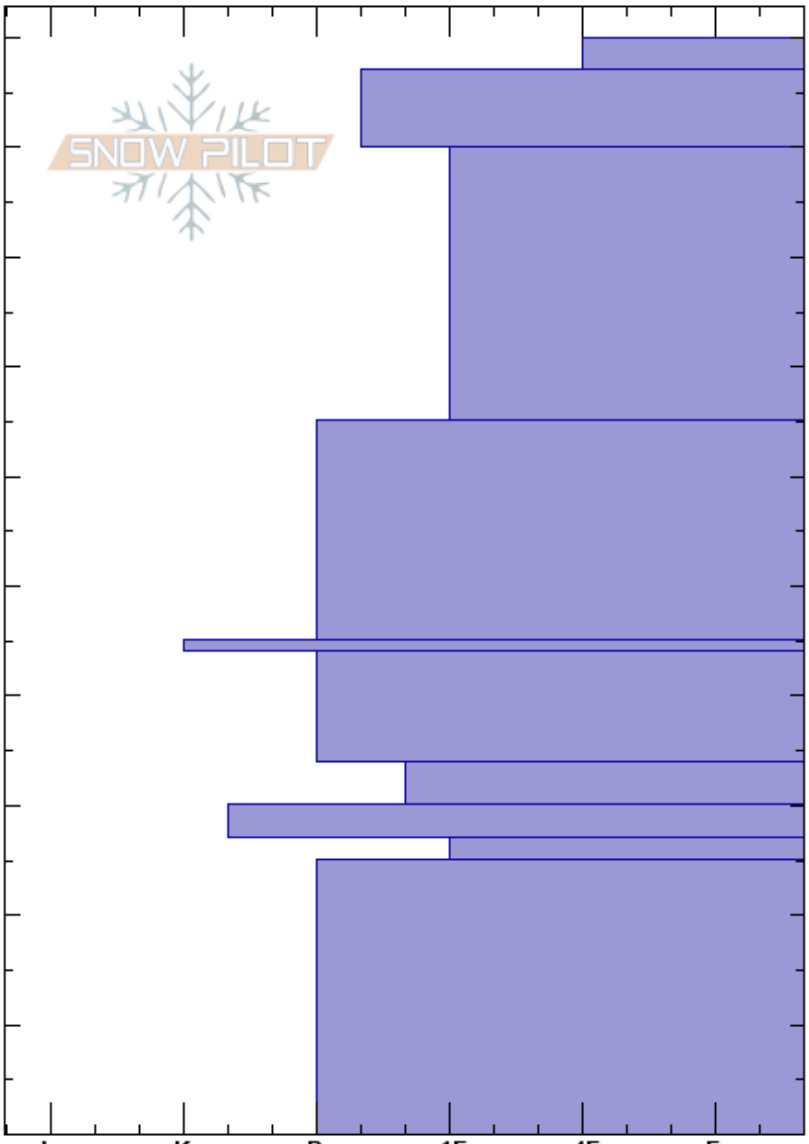

Profil 45 m  
 Ramnan  
 Norway  
 Elevation: 250 m  
 Aspect:  
 Specifics:

Gunne Håland  
 17/04/2018 - 12:00  
 Co-ord: 33W 539865E 7686522N  
 Slope Angle:  
 Wind Loading:

Stability:  
 Air Temperature:  
 Sky Cover:  
 Precipitation:  
 Wind:

HS:100

Layer Notes:

Height (m)	Crystal		Moisture	$\rho$ kg/m <sup>3</sup>	Stability tests & Layer comments
	Form	Size			
100	○	3	M-W		
95	⊙⊙		M		
80	○		M		
55	⊗		M		
45	■				
40	●	1	M		
35	○ (□)		M		
30	⊙⊙		M		
28	○		M		
12	⊙⊙		M		