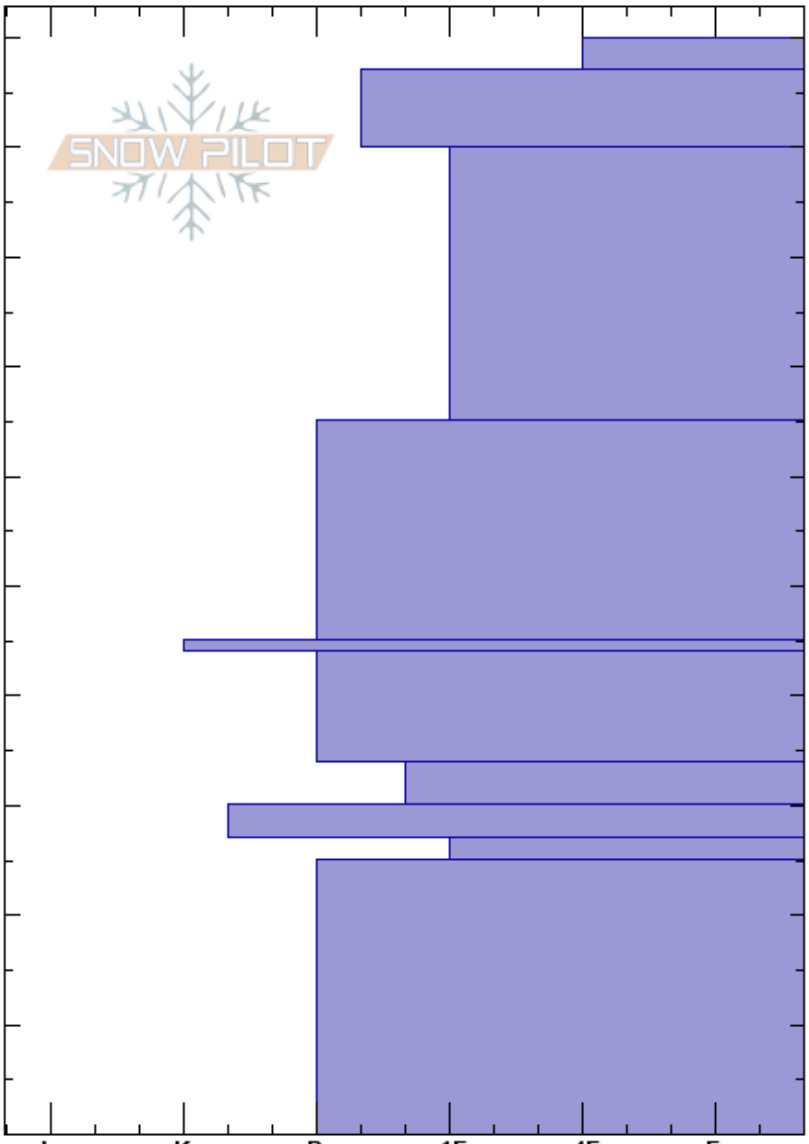

Profil 45 m
 Ramnan
 Norway
 Elevation: 250 m
 Aspect:
 Specifics:

Gunne Håland
 17/04/2018 - 12:00
 Co-ord: 33W 539865E 7686522N
 Slope Angle:
 Wind Loading:

Stability:
 Air Temperature:
 Sky Cover:
 Precipitation:
 Wind:

HS:100

Layer Notes:

Height (m)	Crystal		Moisture	ρ kg/m ³	Stability tests & Layer comments
	Form	Size			
100	○	3	M-W		
95	⊙⊙		M		
80	○		M		
55	⊘		M		
45	■				
40	●	1	M		
35	○ (□)		M		
30	⊙⊙				
28	○		M		
12	⊙⊙		M		