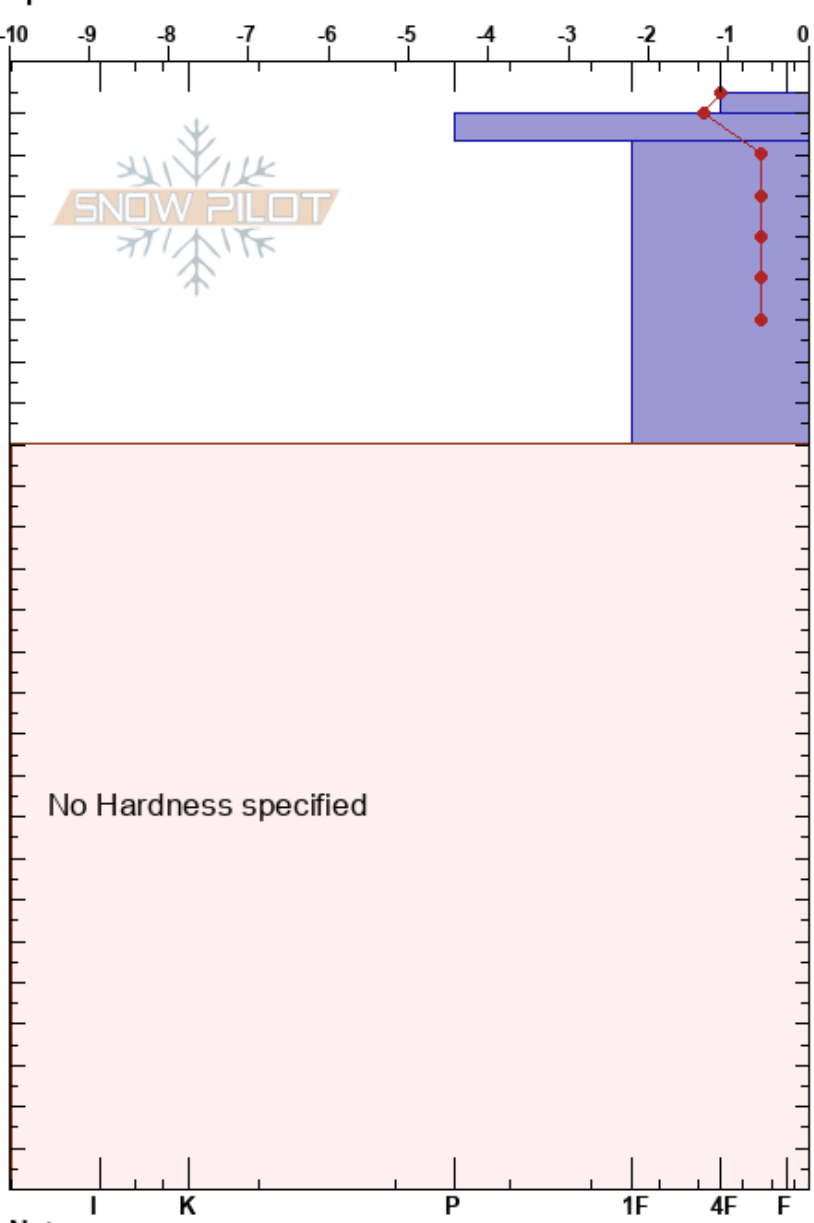

Skars 1230  
 Funäsfjällen  
 Sweden  
 Elevation: 1230 m  
 Aspect:  
 Specifics:

Mattias Åberg  
 25/04/2018 - 10:36  
 Co-ord:  
 Slope Angle: 27°  
 Wind Loading:

Stability:  
 Air Temperature:  
 Sky Cover:  
 Precipitation:  
 Wind:

HS:265  
 PF:3  
 Layer Notes:

Form	Crystal		$\rho$ kg/m <sup>3</sup>	Stability tests & Layer comments
	Size	Moisture		
		D-M		←ECTN8 @262cm
	⊙⊙	W		
	○	W		

Notes: