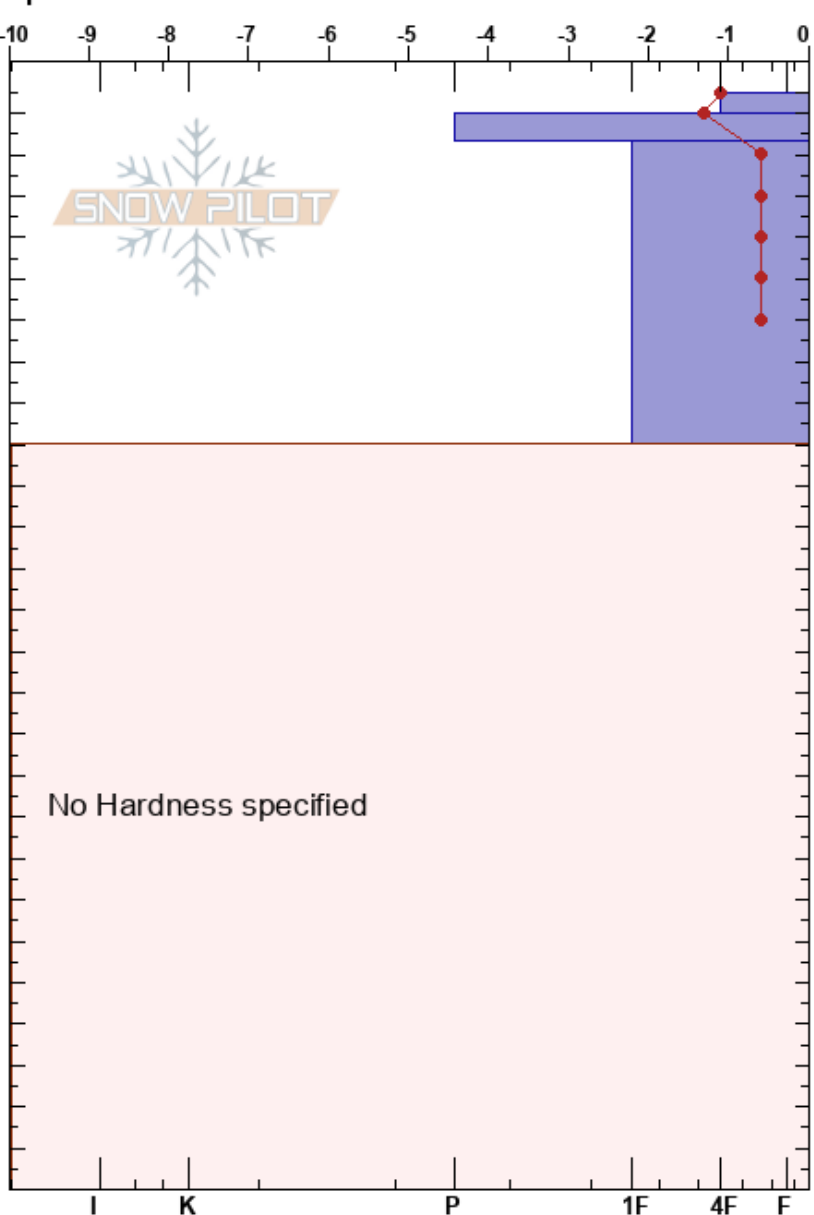

Skars 1230
 Funäsfjällen
 Sweden
 Elevation: 1230 m
 Aspect:
 Specifics:

Mattias Åberg
 25/04/2018 - 10:36
 Co-ord:
 Slope Angle: 27°
 Wind Loading:

Stability:
 Air Temperature:
 Sky Cover:
 Precipitation:
 Wind:

HS:265
 PF:3
 Layer Notes:

Form	Crystal		ρ kg/m ³	Stability tests & Layer comments
	Size	Moisture		
		D-M		← ECTN8 @262cm
⊙⊙		W		
○		W		

Notes: