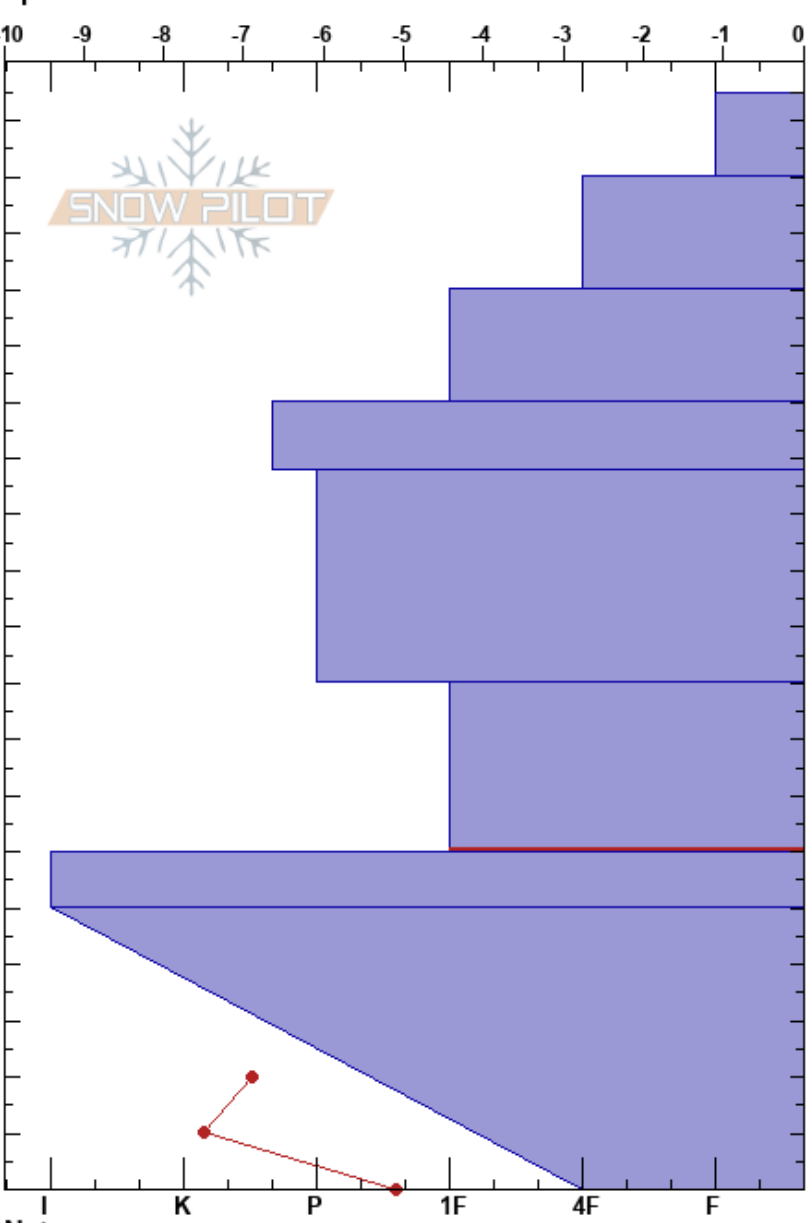

Below Eldorado Bowl  
 Chugach Range  
 AK  
 Elevation: 5000 ft  
 Aspect: NE  
 Specifics:

Owen Alfonso  
 04/06/2018 - 11:00am  
 Co-ord:  
 Slope Angle: 35°  
 Wind Loading: yes

Stability: **HS:195**  
 Air Temperature: -3°C PF:30 90-60cm:Problematic layer  
 Sky Cover: BKN  
 Precipitation: NO  
 Wind: Calm

Form	Crystal		Moisture	$\rho$ kg/m <sup>3</sup>	Stability tests & Layer comments
	Size				
∅ ( / )	1				
□	1				
□	1				
•	1				
•	1				← CT20, SP @120cm
□	2				
⊙⊙(□)	3				
⊙⊙(∧)	3				← ECTX

Notes: