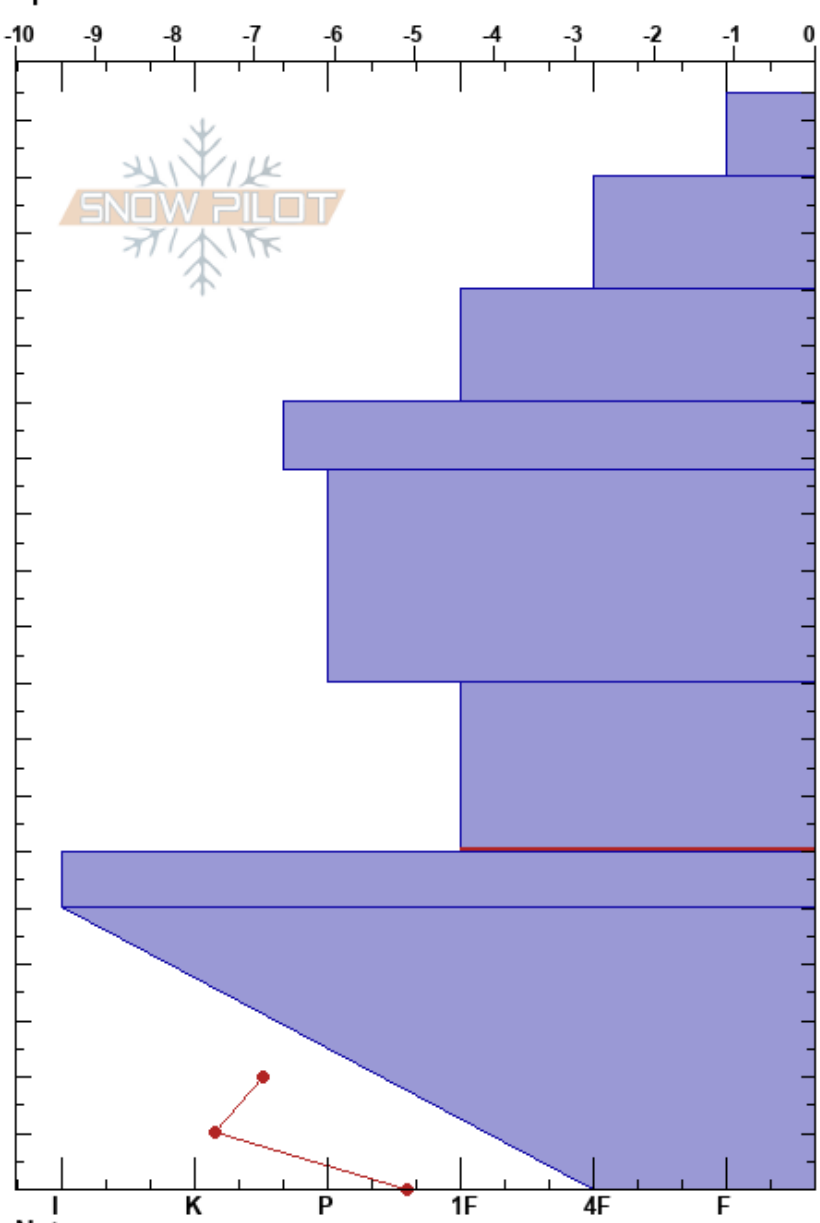

Below Eldorado Bowl
 Chugach Range
 AK
 Elevation: 5000 ft
 Aspect: NE
 Specifics:

Owen Alfonso
 04/06/2018 - 11:00am
 Co-ord:
 Slope Angle: 35°
 Wind Loading: yes

Stability: **HS:195**
 Air Temperature: -3°C PF:30 90-60cm:Problematic layer
 Sky Cover: BKN
 Precipitation: NO
 Wind: Calm

Height (cm)	Crystal		Moisture	ρ kg/m ³	Stability tests & Layer comments
	Form	Size			
195					
190	∅ (/)	1			
180					
170	□	1			
160					
150	□	1			
140					
130	•	1			
120					← CT20, SP @120cm
110	•	1			
100					
90					
80					
70	□	2			
60					
50	⊙(□)	3			
40					
30					
20	⊙(∧)	3			
10					
0					← ECTX