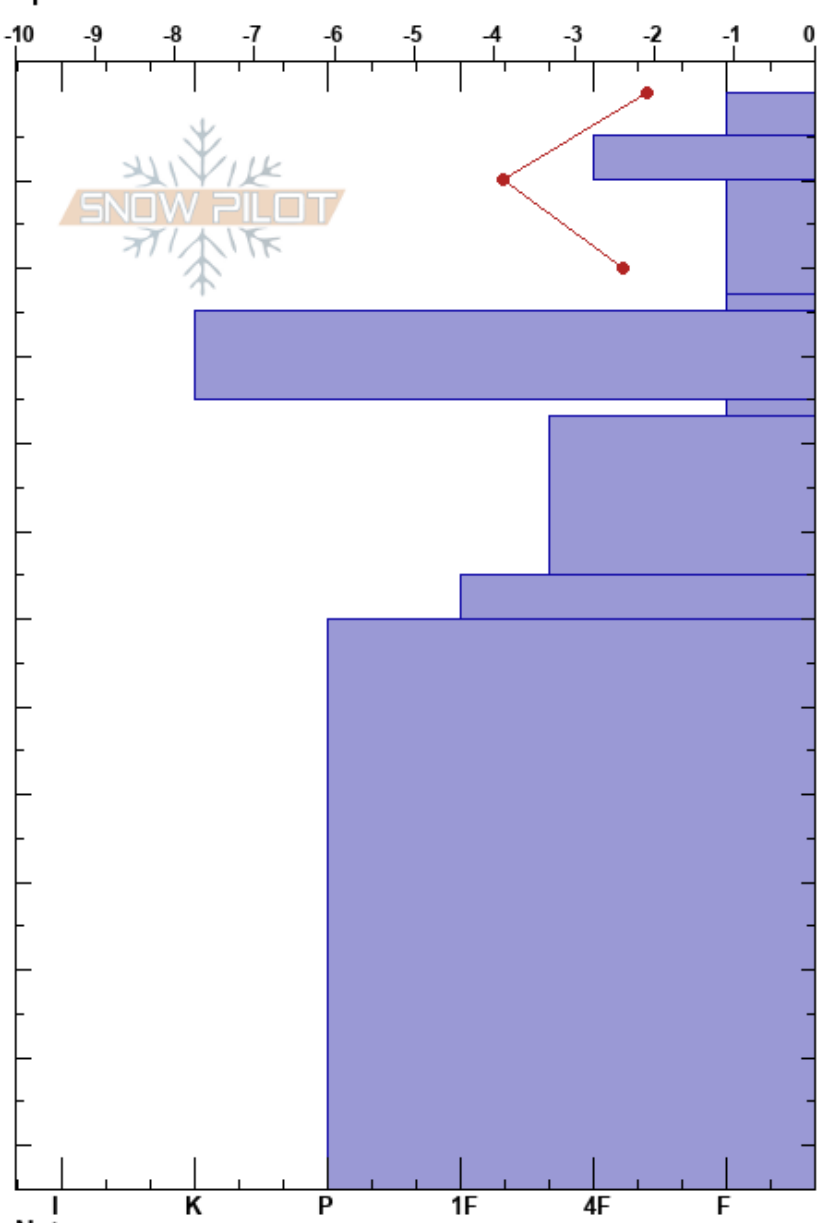

April Bowl
 Chugach Range
 AK
 Elevation: 4100 ft
 Aspect: SW
 Specifics:

Owen Alfonso
 04/22/2018 - 1:15pm
 Co-ord:
 Slope Angle: 31°
 Wind Loading: yes

Stability:
 Air Temperature: 0.2°C
 Sky Cover: SCT
 Precipitation: NO
 Wind: Calm

HS:125
 PF:15
 23-25cm: Problematic layer
 35-37cm: Also a layer of concern

Depth (cm)	Crystal		Moisture	ρ kg/m ³	Stability tests & Layer comments
	Form	Size			
0					
0-5	•	1			
5-10	•	1			
10-20	•	1			
20-23	□	3			← ECTN1 @23cm ← CT1, SC @23cm
23-30	⊙⊙	2			
30-35	□	2			
35-37					35-37cm: Also a layer of concern
37-50	•	1			
50-60	•	1			
60-90					
90-100	•	0.5			