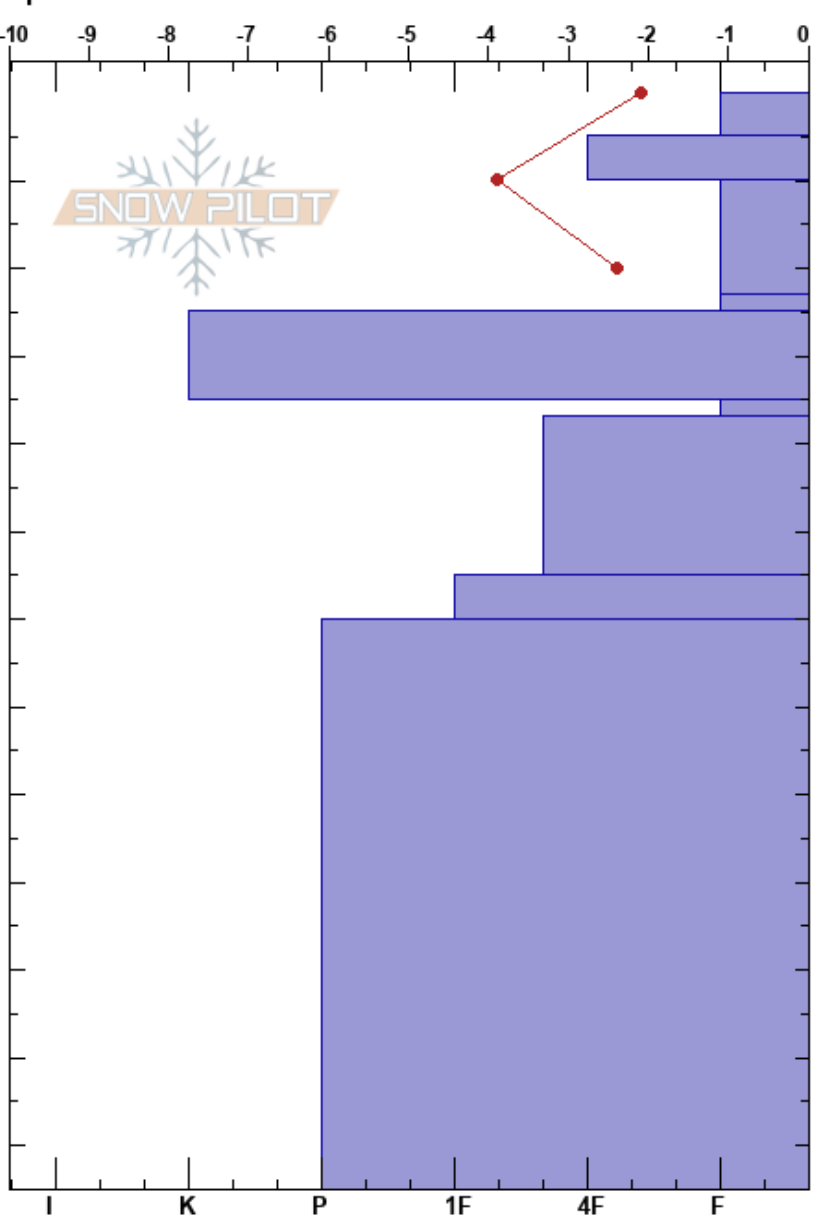

April Bowl
 Chugach Range
 AK
 Elevation: 4100 ft
 Aspect: SW
 Specifics:

Owen Alfonso
 04/22/2018 - 1:15pm
 Co-ord:
 Slope Angle: 31°
 Wind Loading: yes

Stability: **HS:125**
 Air Temperature: 0.2°C PF:15
 Sky Cover: SCT
 Precipitation: NO
 Wind: Calm
 23-25cm: Problematic layer
 35-37cm: Also a layer of concern

Depth (cm)	Crystal		Moisture	ρ kg/m ³	Stability tests & Layer comments
	Form	Size			
0					
0-5	•	1			
5-10	•	1			
10-15	•	1			
15-20	•	1			
20-23	□	3			← ECTN1 @23cm
23-25	⊙⊙	2			← CT1, SC @23cm
25-30	□	2			
30-35	•	1			
35-37	•	1			35-37cm: Also a layer of concern
37-40	•	1			
40-50	•	1			
50-60	•	1			
60-90	•	0.5			