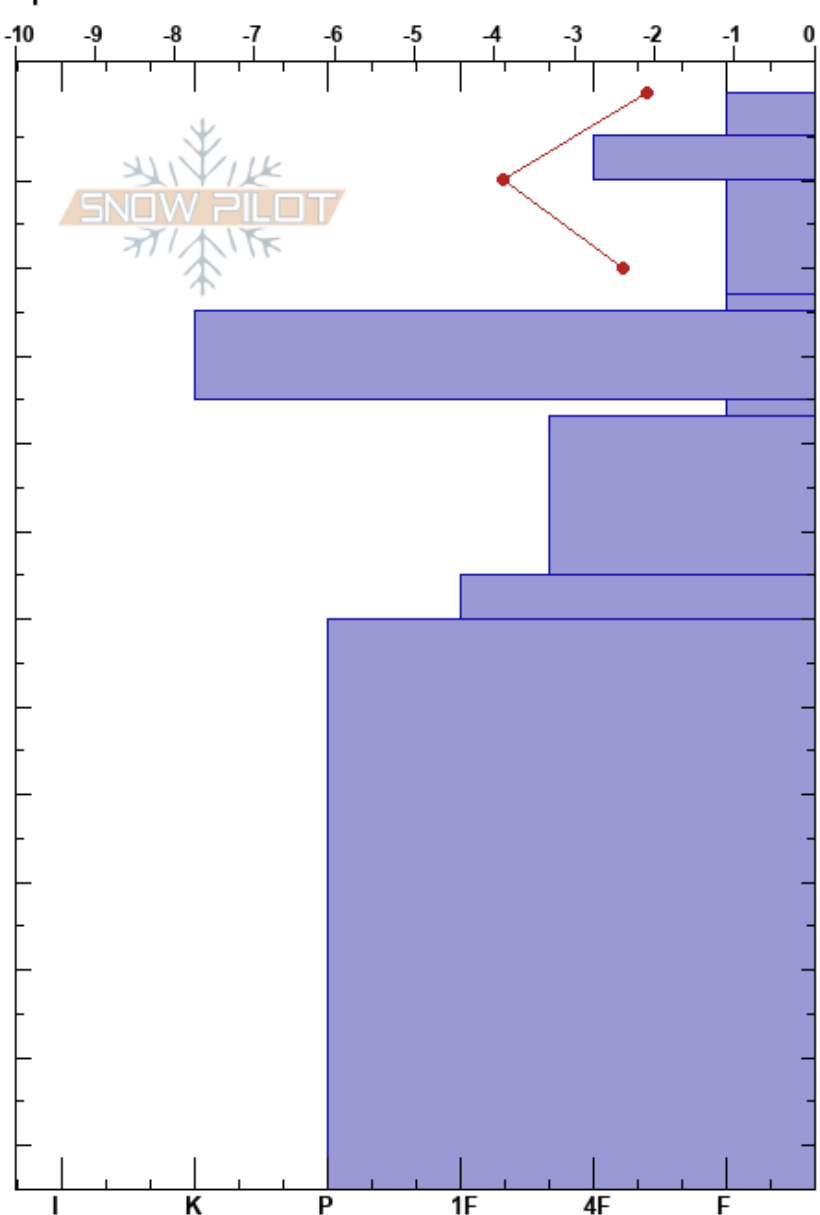

April Bowl
 Chugach Range
 AK
 Elevation: 4100 ft
 Aspect: SW
 Specifics:

Owen Alfonso
 04/22/2018 - 1:15pm
 Co-ord:
 Slope Angle: 31°
 Wind Loading: yes

Stability:
 Air Temperature: 0.2°C
 Sky Cover: SCT
 Precipitation: NO
 Wind: Calm

HS:125
 PF:15
 23-25cm: Problematic layer
 35-37cm: Also a layer of concern

Depth (cm)	Crystal		Moisture	ρ kg/m ³	Stability tests & Layer comments
	Form	Size			
0					
0-5	•	1			
5-10	•	1			
10-20	•	1			
20-23	□	3			← ECTN1 @23cm ← CT1, SC @23cm
23-30	⊙⊙	2			
30-35	□	2			35-37cm: Also a layer of concern
35-40					
40-50	•	1			
50-60	•	1			
60-90					
90-100	•	0.5			