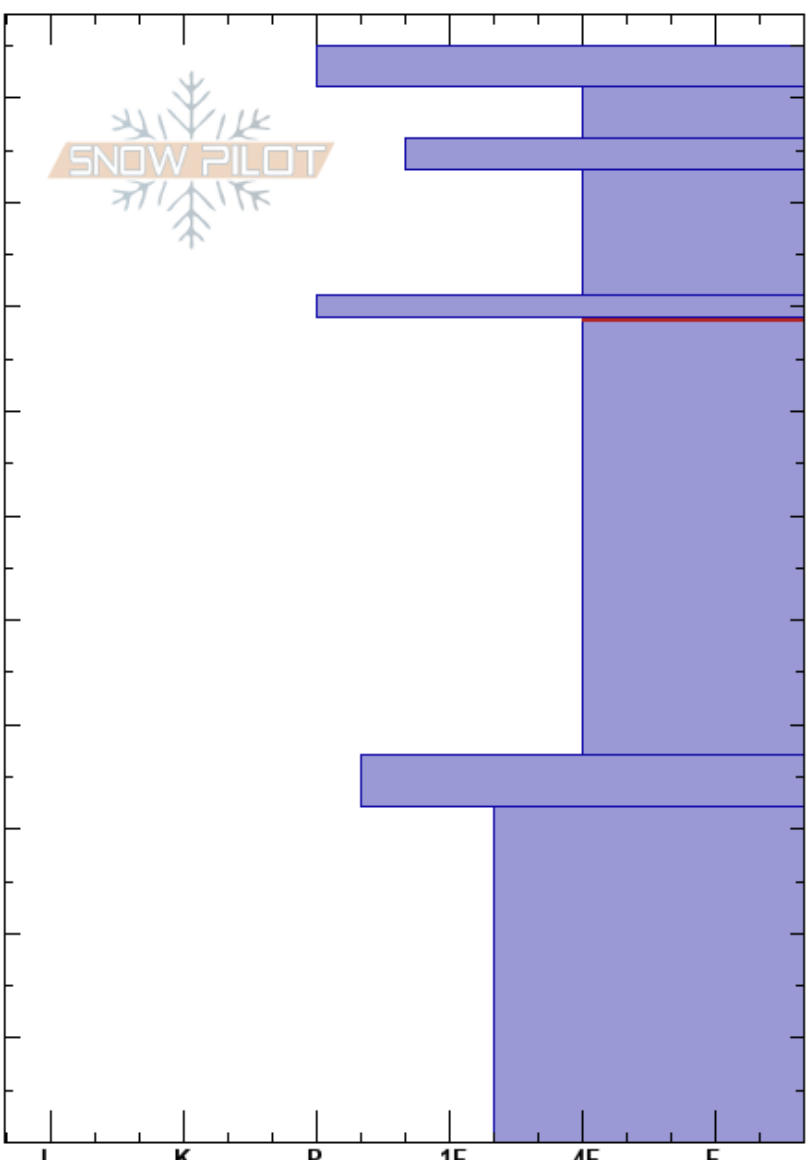

20180423_PB_80
 Front Range
 CO
 Elevation: 11065 ft
 Aspect: 11°
 Specifics:

Ron Simenhois
 04/23/2018 - 11:45am
 Co-ord: 13S 106W 40N
 Slope Angle: 37°
 Wind Loading: no

Stability: Fair Unstable HS:105
 Air Temperature: 8°C
 Sky Cover: BKN
 Precipitation: NO
 Wind: Calm
 Layer Notes: 79-37cm:Problematic layer

Elevation (ft)	Crystal		Moisture	ρ kg/m ³	Stability tests & Layer comments
	Form	Size			
105	⊙⊙	0.3	M		
100	○	0.3	M-W		
95	⊙⊙	1	M		
90	○	1	M		
80	⊙⊙	1	D-M		← ECTP23 @78.5cm ← PST28/100 (End) @78.5cm
60	^ (□)	2-3	D		
35	^	4.5			
20	^	5-6			