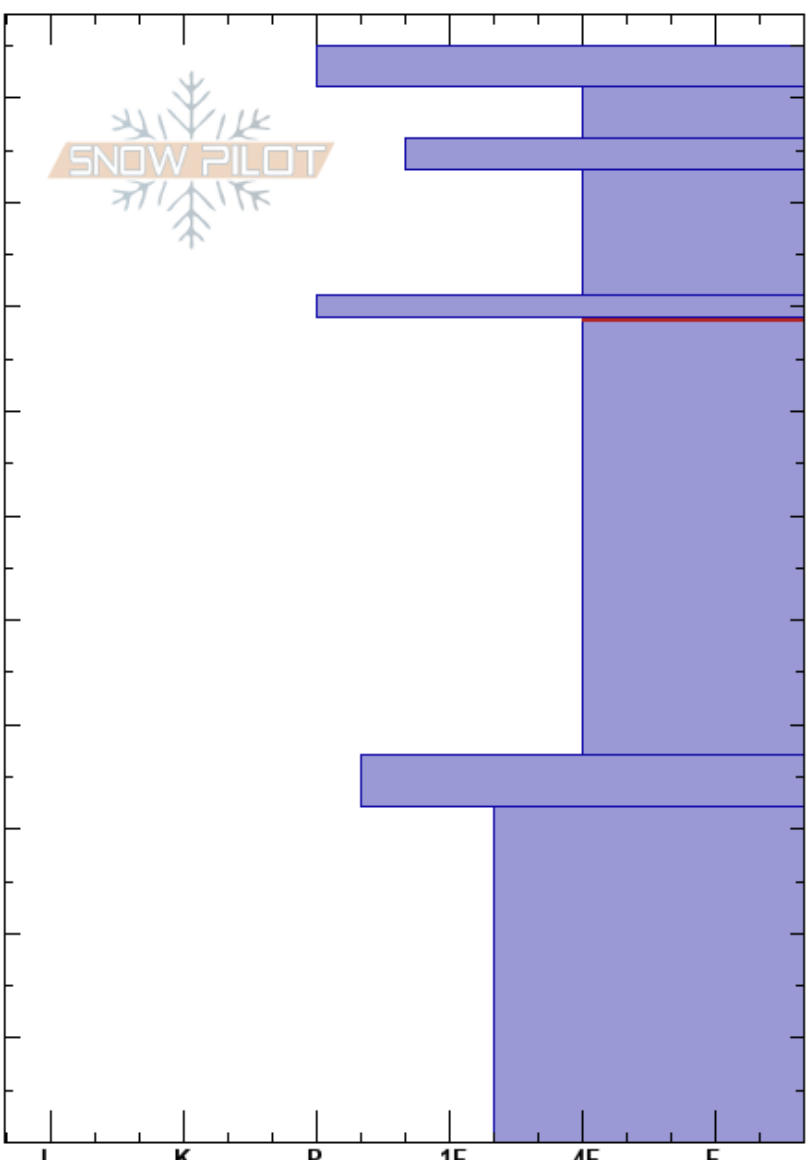

20180423\_PB\_80  
 Front Range  
 CO  
 Elevation: 11065 ft  
 Aspect: 11°  
 Specifics:

Ron Simenhois  
 04/23/2018 - 11:45am  
 Co-ord: 13S 106W 40N  
 Slope Angle: 37°  
 Wind Loading: no

Stability: Fair Unstable HS:105  
 Air Temperature: 8°C  
 Sky Cover: BKN  
 Precipitation: NO  
 Wind: Calm  
 Layer Notes: 79-37cm:Problematic layer

Height (cm)	Crystal		Moisture	$\rho$ kg/m <sup>3</sup>	Stability tests & Layer comments
	Form	Size			
105	⊙⊙	0.3	M		
100	○	0.3	M-W		
95	⊙⊙	1	M		
90	○	1	M		
80	⊙⊙	1	D-M		ECTP23 @78.5cm PST28/100 (End) @78.5cm
60	^ (□)	2-3	D		
35	^	4.5			
20	^	5-6			