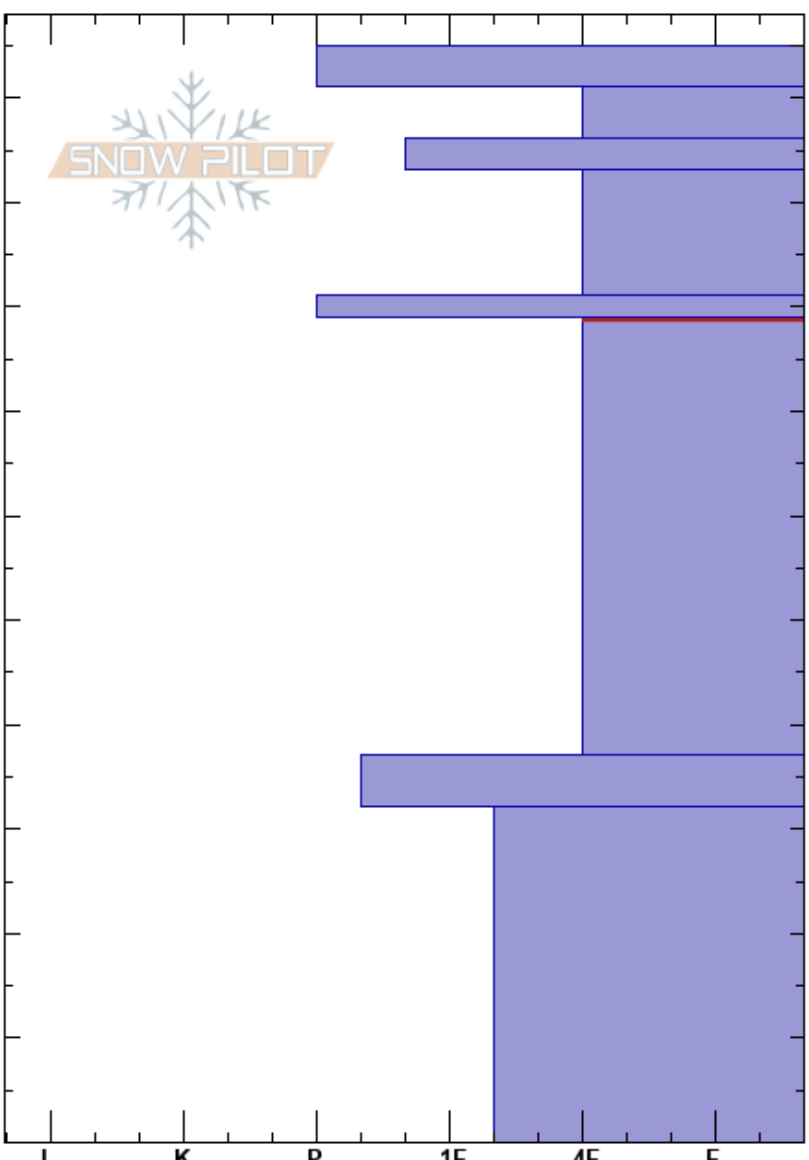

20180423_PB_80
 Front Range
 CO
 Elevation: 11065 ft
 Aspect: 11°
 Specifics:

Ron Simenhois
 04/23/2018 - 11:45am
 Co-ord: 13S 106W 40N
 Slope Angle: 37°
 Wind Loading: no

Stability: Fair Unstable HS:105
 Air Temperature: 8°C
 Sky Cover: BKN
 Precipitation: NO
 Wind: Calm
 Layer Notes:
 79-37cm: Problematic layer

Height (cm)	Crystal		Moisture	ρ kg/m ³	Stability tests & Layer comments
	Form	Size			
105	⊙⊙	0.3	M		
100	○	0.3	M-W		
95	⊙⊙	1	M		
90	○	1	M		
80	⊙⊙	1	D-M		← ECTP23 @78.5cm ← PST28/100 (End) @78.5cm
60	^ (□)	2-3	D		
35	^	4.5			
20	^	5-6			