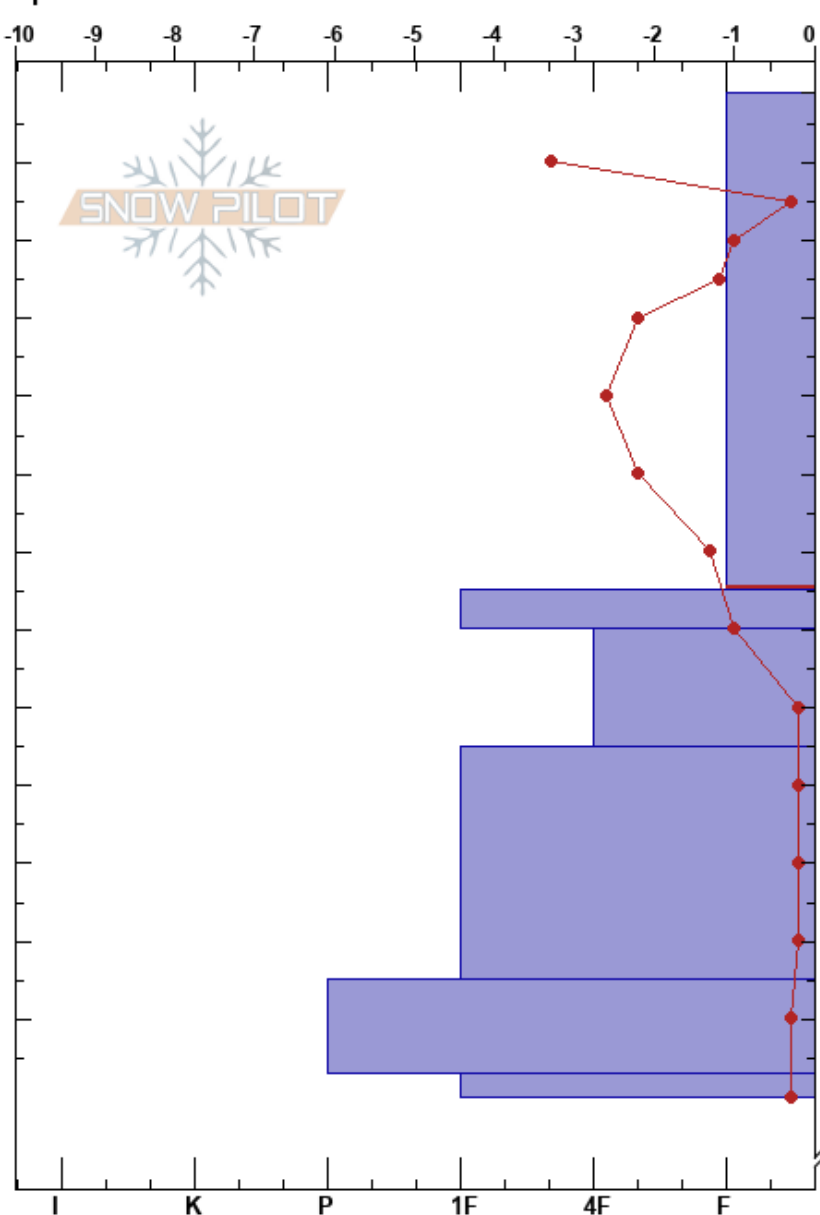

Erth450 - Lab10  
 Gallatin Range-N  
 MT  
 Elevation: 6597 ft  
 Aspect: 30°  
 Specifics:

Chance Ronemus  
 04/13/2018 - 1:30am  
 Co-ord: 45.81182N, -110.90925W  
 Slope Angle: 20°  
 Wind Loading:

Stability:  
 Air Temperature: -1.3°C  
 Sky Cover: FEW  
 Precipitation: NO  
 Wind: Calm

HS:279  
 PF:67  
 279-215cm:Problematic layer

Elevation (m)	Crystal		$\rho$ kg/m <sup>3</sup>	Stability tests & Layer comments
	Form	Size		
279				
270				
260				
250	/ (*)	0.5-1	D	
240				
230				
220				
210	⊖ (/)	1	D	
200	⊖	1.5	D	
190				
180	⊖	1	D	
170				
160	●	1	D	
150	●	1	D	