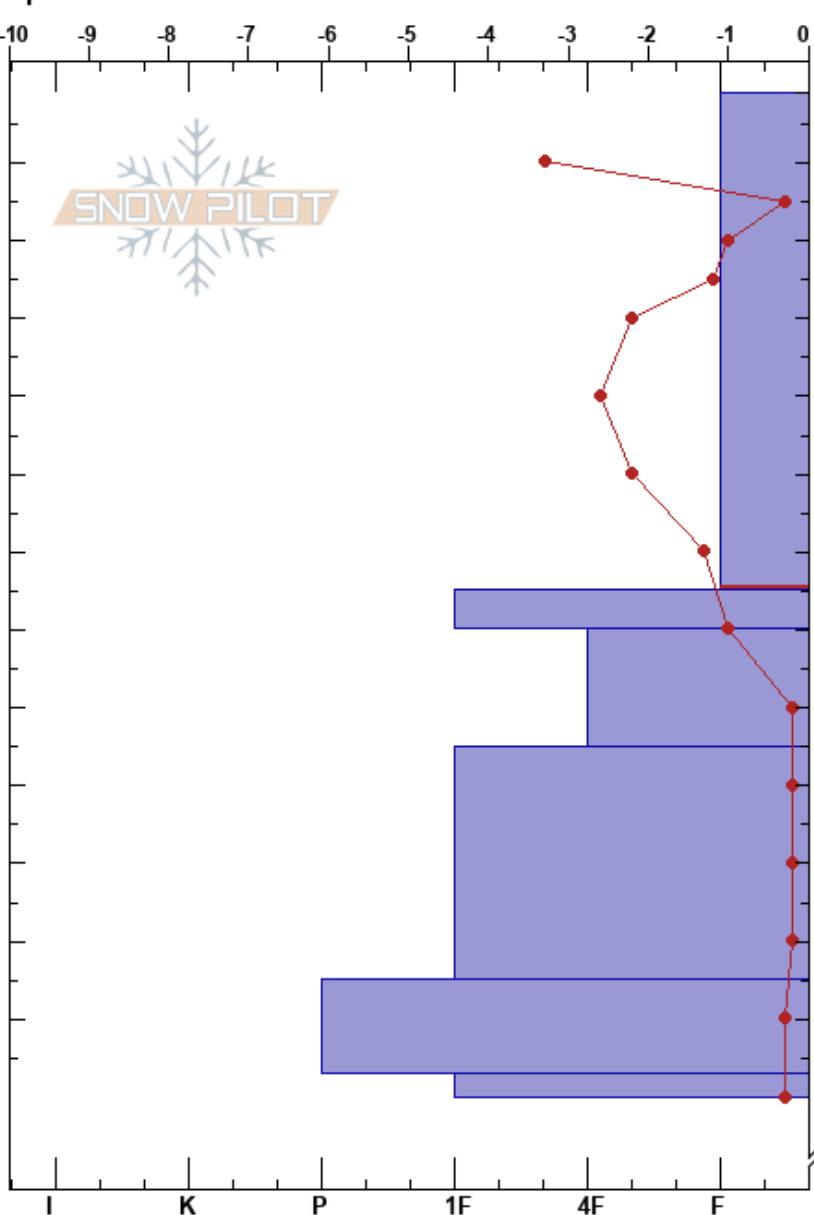

Erth450 - Lab10
 Gallatin Range-N
 MT
 Elevation: 6597 ft
 Aspect: 30°
 Specifics:

Chance Ronemus
 04/13/2018 - 1:30am
 Co-ord: 45.81182N, -110.90925W
 Slope Angle: 20°
 Wind Loading:

Stability:
 Air Temperature: -1.3°C
 Sky Cover: FEW
 Precipitation: NO
 Wind: Calm

HS:279
 PF:67
 279-215cm:Problematic layer

Elevation (m)	Crystal		ρ kg/m ³	Stability tests & Layer comments
	Form	Size		
279				
270				
260				
250	/ (*)	0.5-1	D	
240				
230				
220				
215	⊖ (/)	1	D	
210	⊖	1.5	D	
200				
190				
180	⊖	1	D	
170				
160	•	1	D	
150	•	1	D	