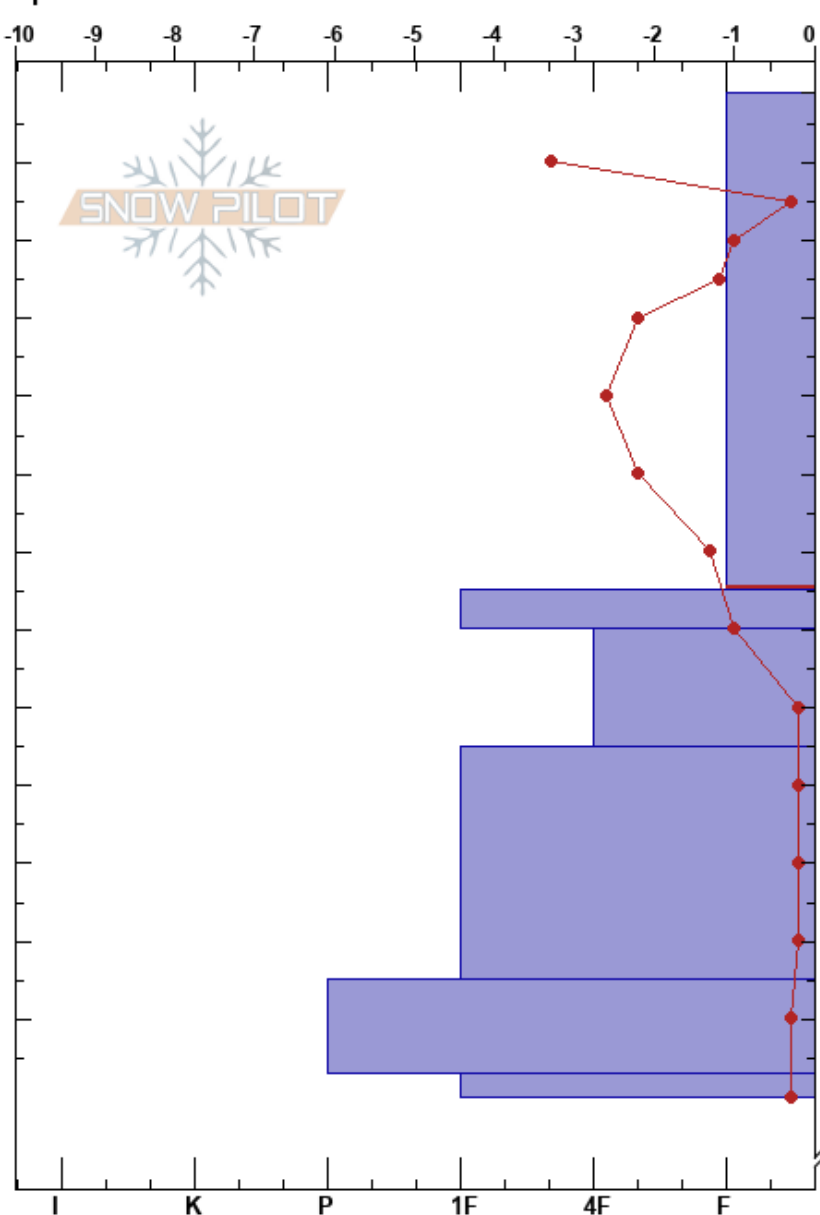

Erth450 - Lab10  
 Gallatin Range-N  
 MT  
 Elevation: 6597 ft  
 Aspect: 30°  
 Specifics:

Chance Ronemus  
 04/13/2018 - 1:30am  
 Co-ord: 45.81182N, -110.90925W  
 Slope Angle: 20°  
 Wind Loading:

Stability:  
 Air Temperature: -1.3°C  
 Sky Cover: FEW  
 Precipitation: NO  
 Wind: Calm

HS:279  
 PF:67  
 279-215cm:Problematic layer

Elevation (m)	Crystal		$\rho$ kg/m <sup>3</sup>	Stability tests & Layer comments
	Form	Size		
279				
270				
260				
250	/ (*)	0.5-1	D	
240				
230				
220				
210	⊖ (/)	1	D	
200	⊖	1.5	D	
190				
180	⊖	1	D	
170				
160	•	1	D	
150	•	1	D	