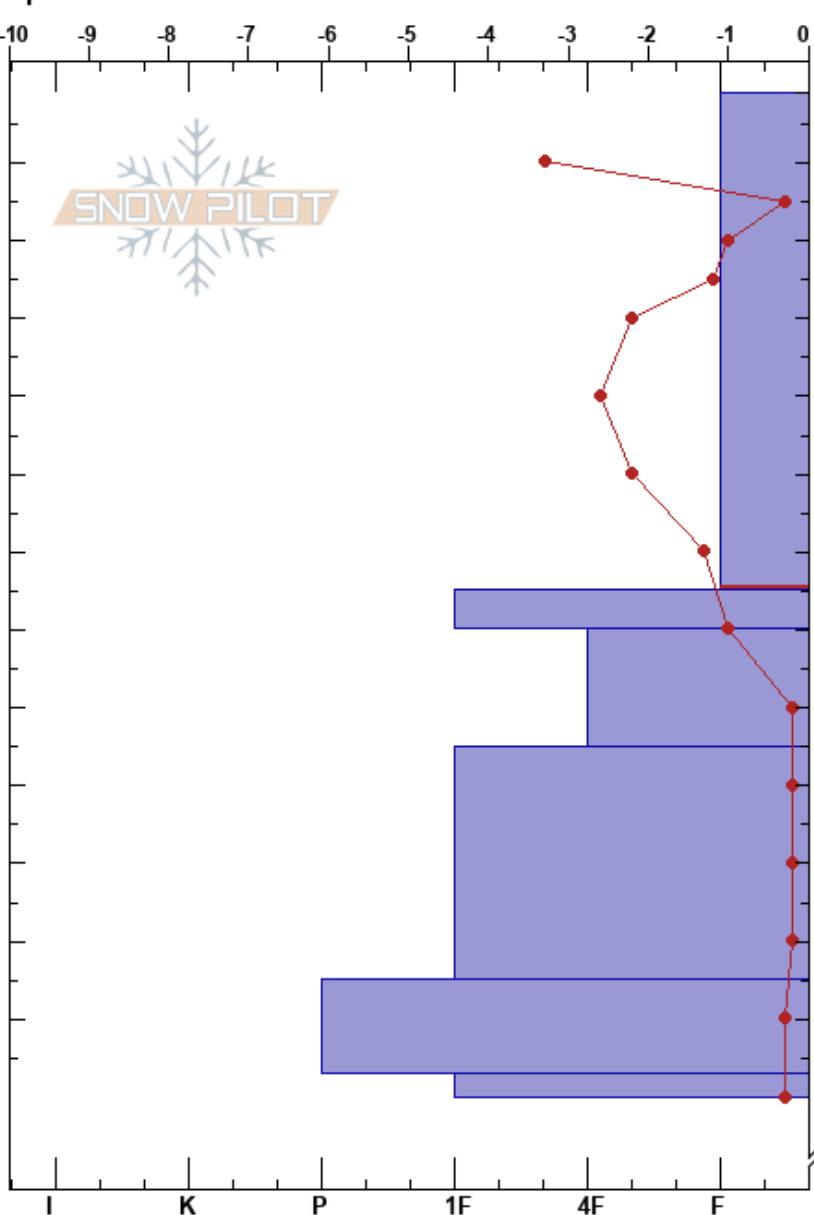

Erth450 - Lab10
 Gallatin Range-N
 MT
 Elevation: 6597 ft
 Aspect: 30°
 Specifics:

Chance Ronemus
 04/13/2018 - 1:30am
 Co-ord: 45.81182N, -110.90925W
 Slope Angle: 20°
 Wind Loading:

Stability:
 Air Temperature: -1.3°C
 Sky Cover: FEW
 Precipitation: NO
 Wind: Calm

HS:279
 PF:67
 279-215cm:Problematic layer

Elevation (m)	Crystal		ρ kg/m ³	Stability tests & Layer comments
	Form	Size		
279				
270				
260				
250	/ (*)	0.5-1	D	
240				
230				
220				
215	⊖ (/)	1	D	
210	⊖	1.5	D	
200				
190				
180	⊖	1	D	
170				
160	●	1	D	
150	●	1	D	