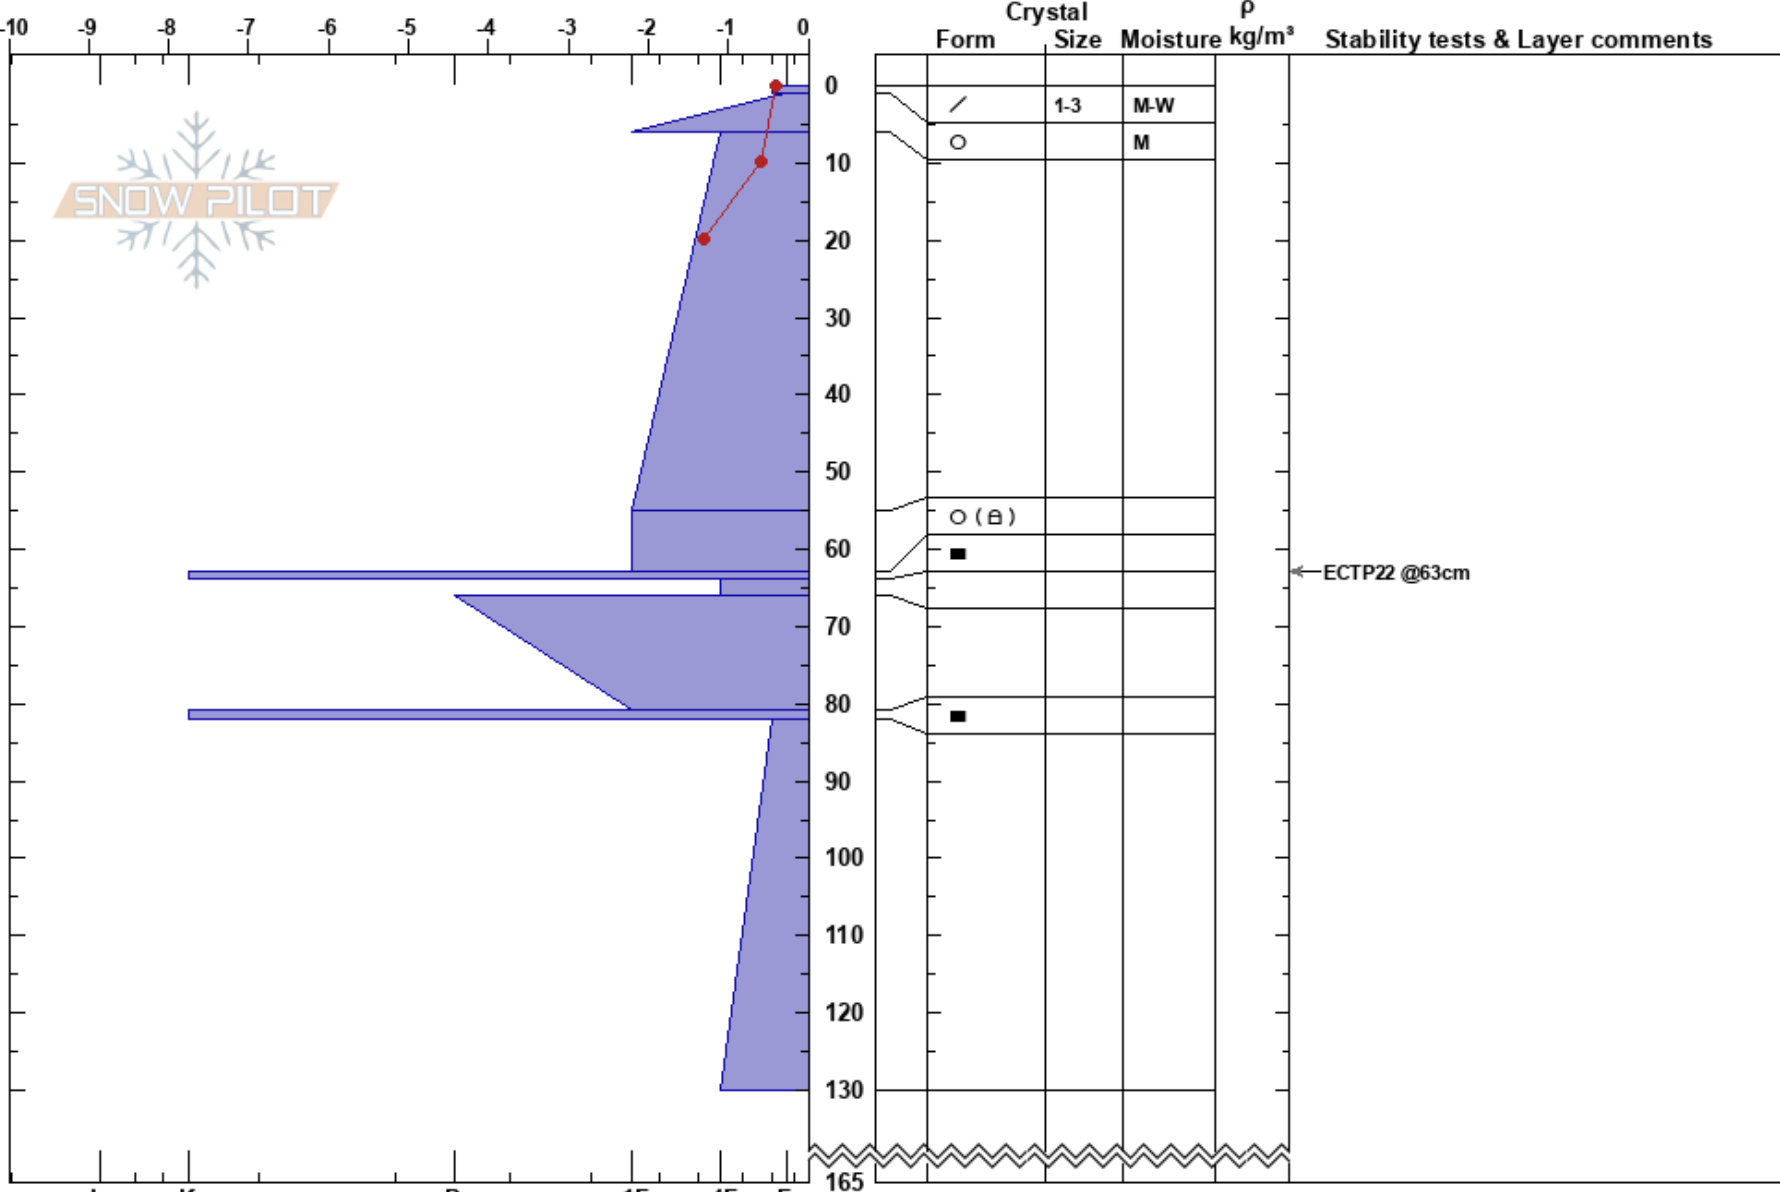

Fastdaltinden
 Lyngen Alps
 Norway
Elevation: 500 m
Aspect: NE

Joonas Kortelainen
 19/04/2018 - 15:20
Co-ord: 34W 469924E 7722307N
Slope Angle: 30°
Wind Loading: previous

Stability: Poor **HS:** 165 **Layer Notes:**
Air Temperature: 0.5°C **PF:** 15
Sky Cover: X
Precipitation: NO
Wind: Calm

Specifics: Collapsing, localized; Recent avalanche activity on similar slopes; Recent avalanche activity on different slopes; Ski tracks on slope; We skied slope

Notes: Above the normal ascent route