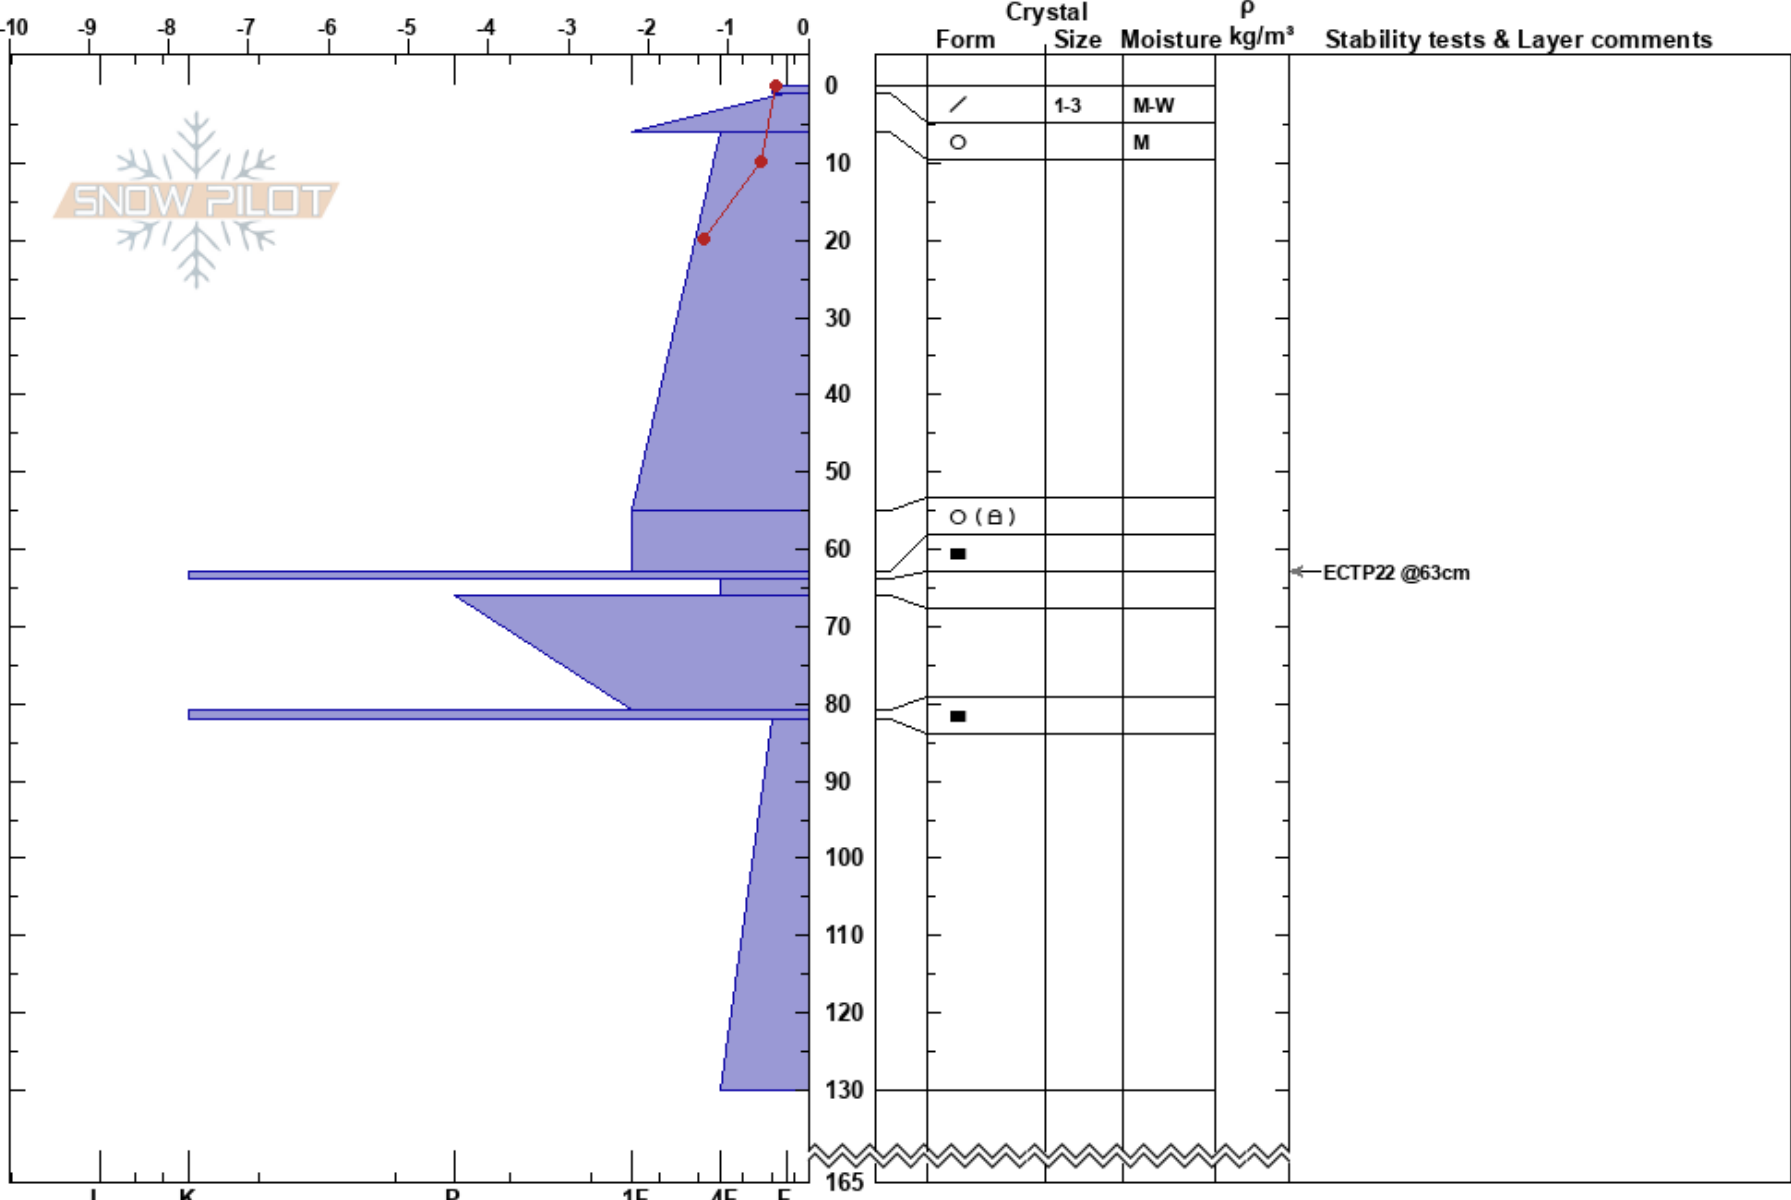

Fastdaltinden
 Lyngen Alps
 Norway
Elevation: 500 m
Aspect: NE

Joonas Kortelainen
 19/04/2018 - 15:20
Co-ord: 34W 469924E 7722307N
Slope Angle: 30°
Wind Loading: previous

Stability: Poor **HS:** 165 **Layer Notes:**
Air Temperature: 0.5°C **PF:** 15
Sky Cover: X
Precipitation: NO
Wind: Calm

Specifics: Collapsing, localized; Recent avalanche activity on similar slopes; Recent avalanche activity on different slopes; Ski tracks on slope; We skied slope

Notes: Above the normal ascent route