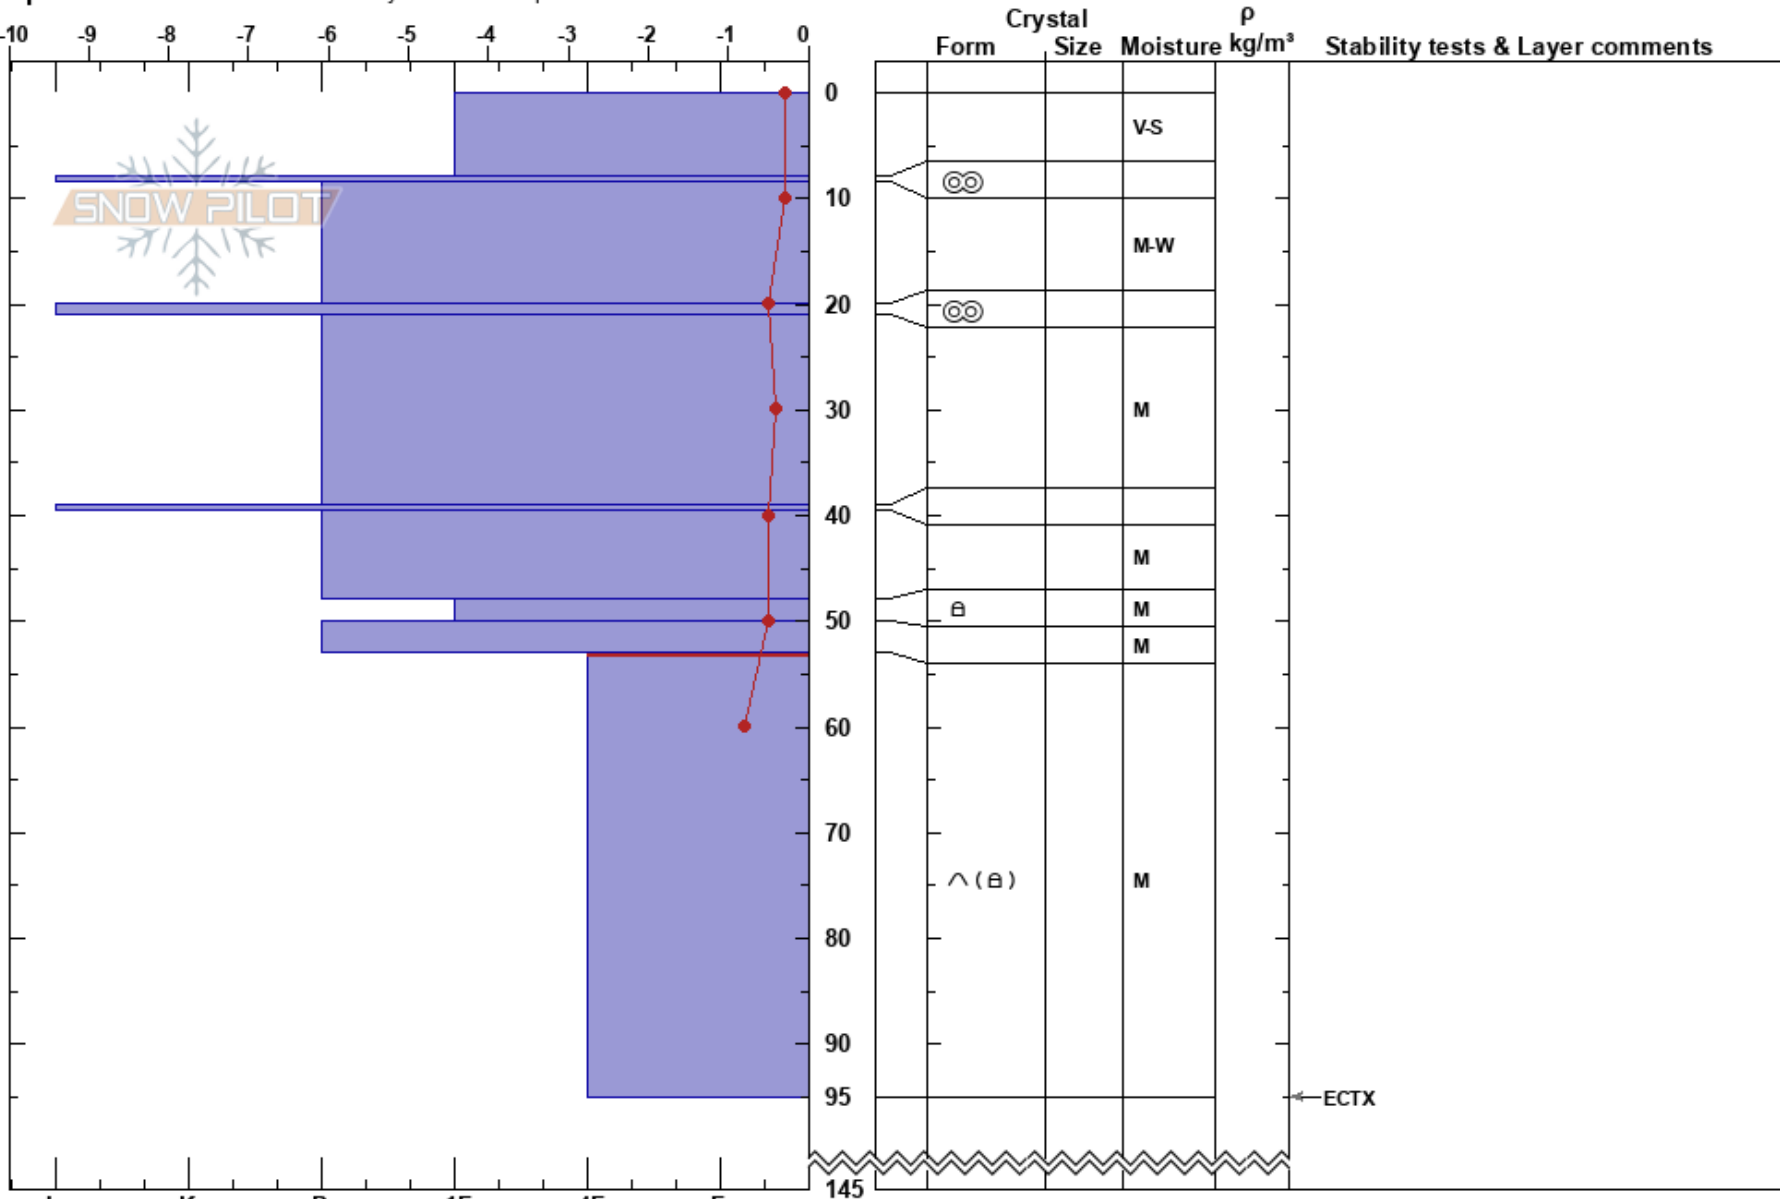

Kårsavagge
 Abisko
 Sweden
Elevation: 650 m
Aspect: 140°
Specifics: Recent avalanche activity on similar slopes

Mathias Jansson
 19/04/2018 - 10:30
Co-ord: 68.34072N, 18.64728E
Slope Angle: 18°
Wind Loading: no

Stability:
Air Temperature: 4.1°C
Sky Cover: BKN
Precipitation: NO
Wind: SW Light Breeze

HS: 145
PF: 3
 53-95cm: Problematic layer

Notes: Hela snötäcket fuktigt.