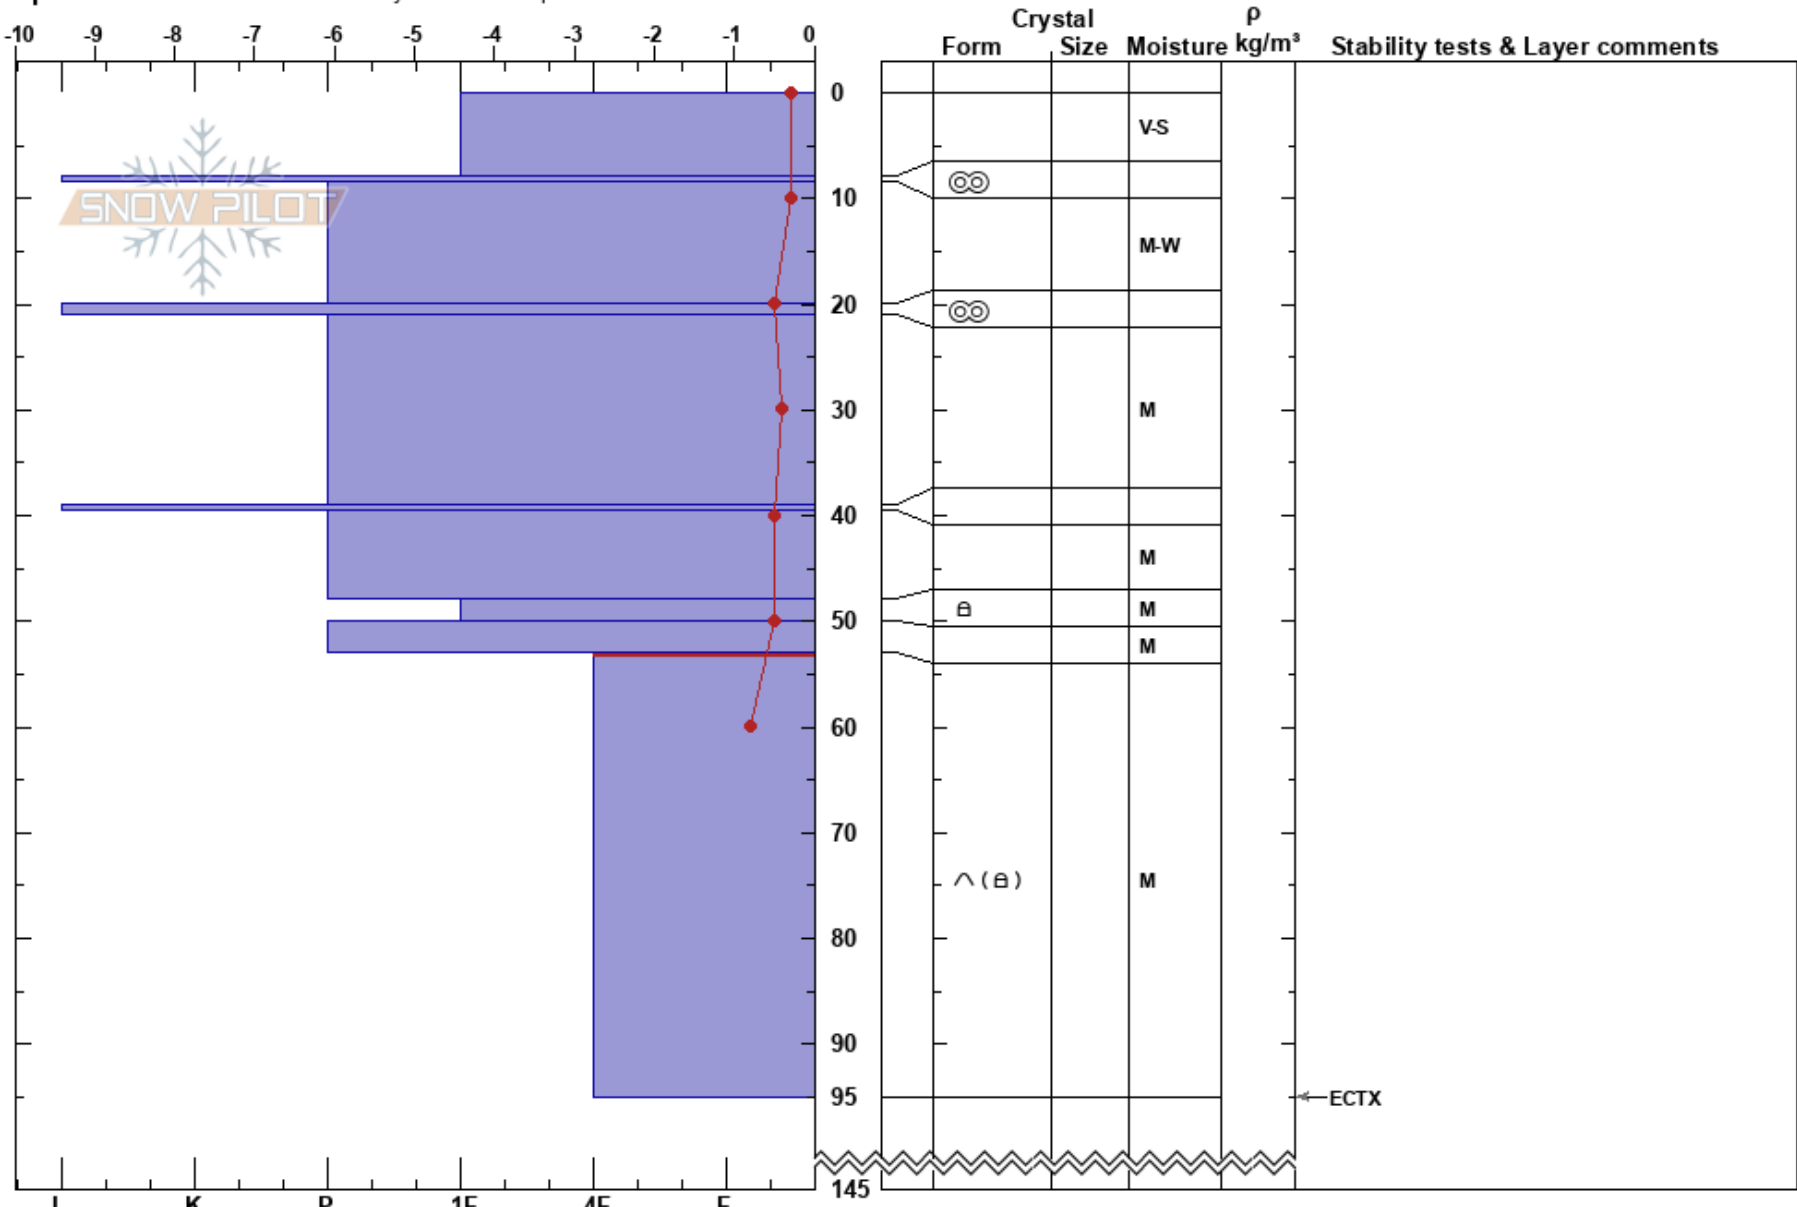

Kårsavagge
 Abisko
 Sweden
Elevation: 650 m
Aspect: 140°
Specifics: Recent avalanche activity on similar slopes

Mathias Jansson
 19/04/2018 - 10:30
Co-ord: 68.34072N, 18.64728E
Slope Angle: 18°
Wind Loading: no

Stability:
Air Temperature: 4.1°C
Sky Cover: BKN
Precipitation: NO
Wind: SW Light Breeze

HS:145
PF:3
 53-95cm: Problematic layer

Notes: Hela snötäcket fuktigt.