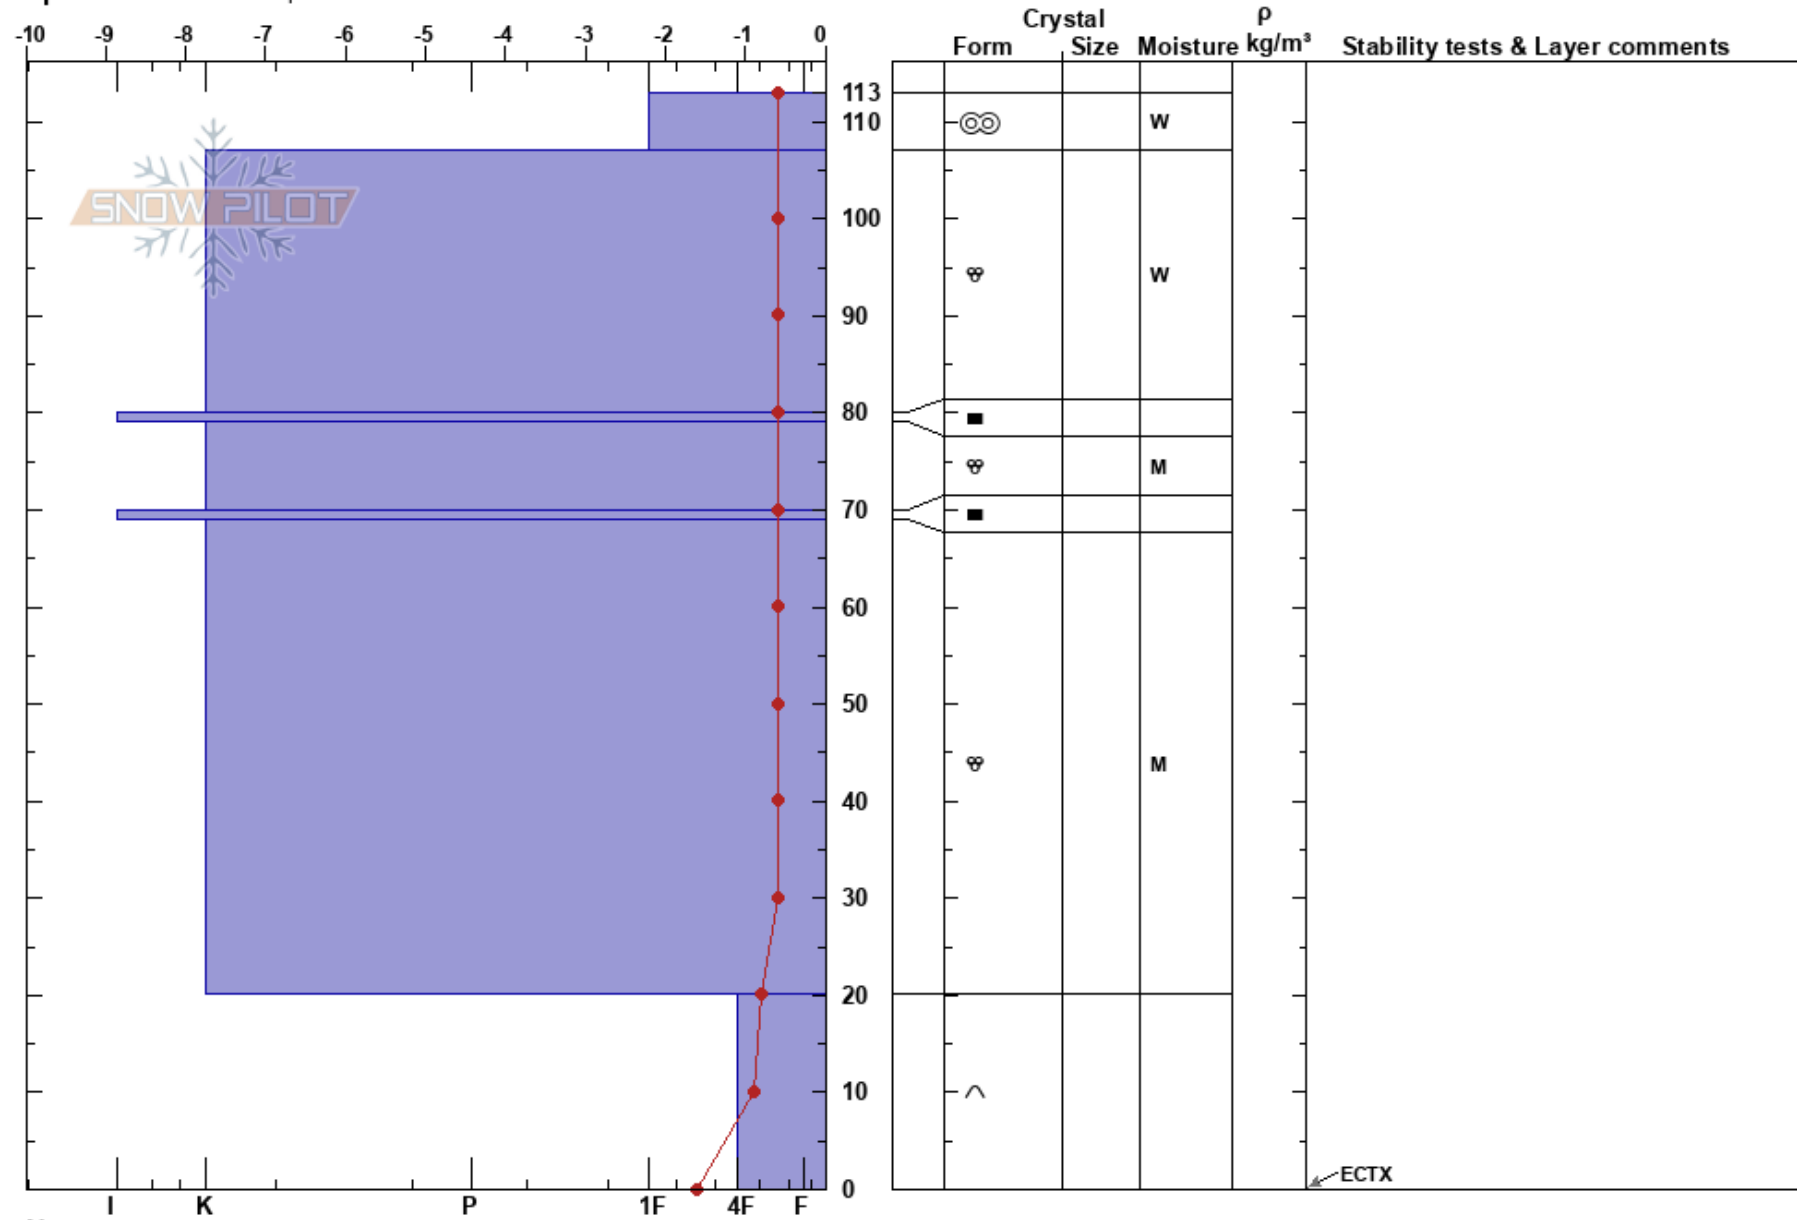

Lillskarven NE
 Funäsfjällen
 Sweden
Elevation: 1168 m
Aspect:
Specifics: We skied slope

Mattias Åberg
 19/04/2018 - 10:35
Co-ord:
Slope Angle: 30°
Wind Loading:

Stability:
Air Temperature: 3°C
Sky Cover:
Precipitation:
Wind:

HS:113
PF:3

Layer Notes:

Notes: