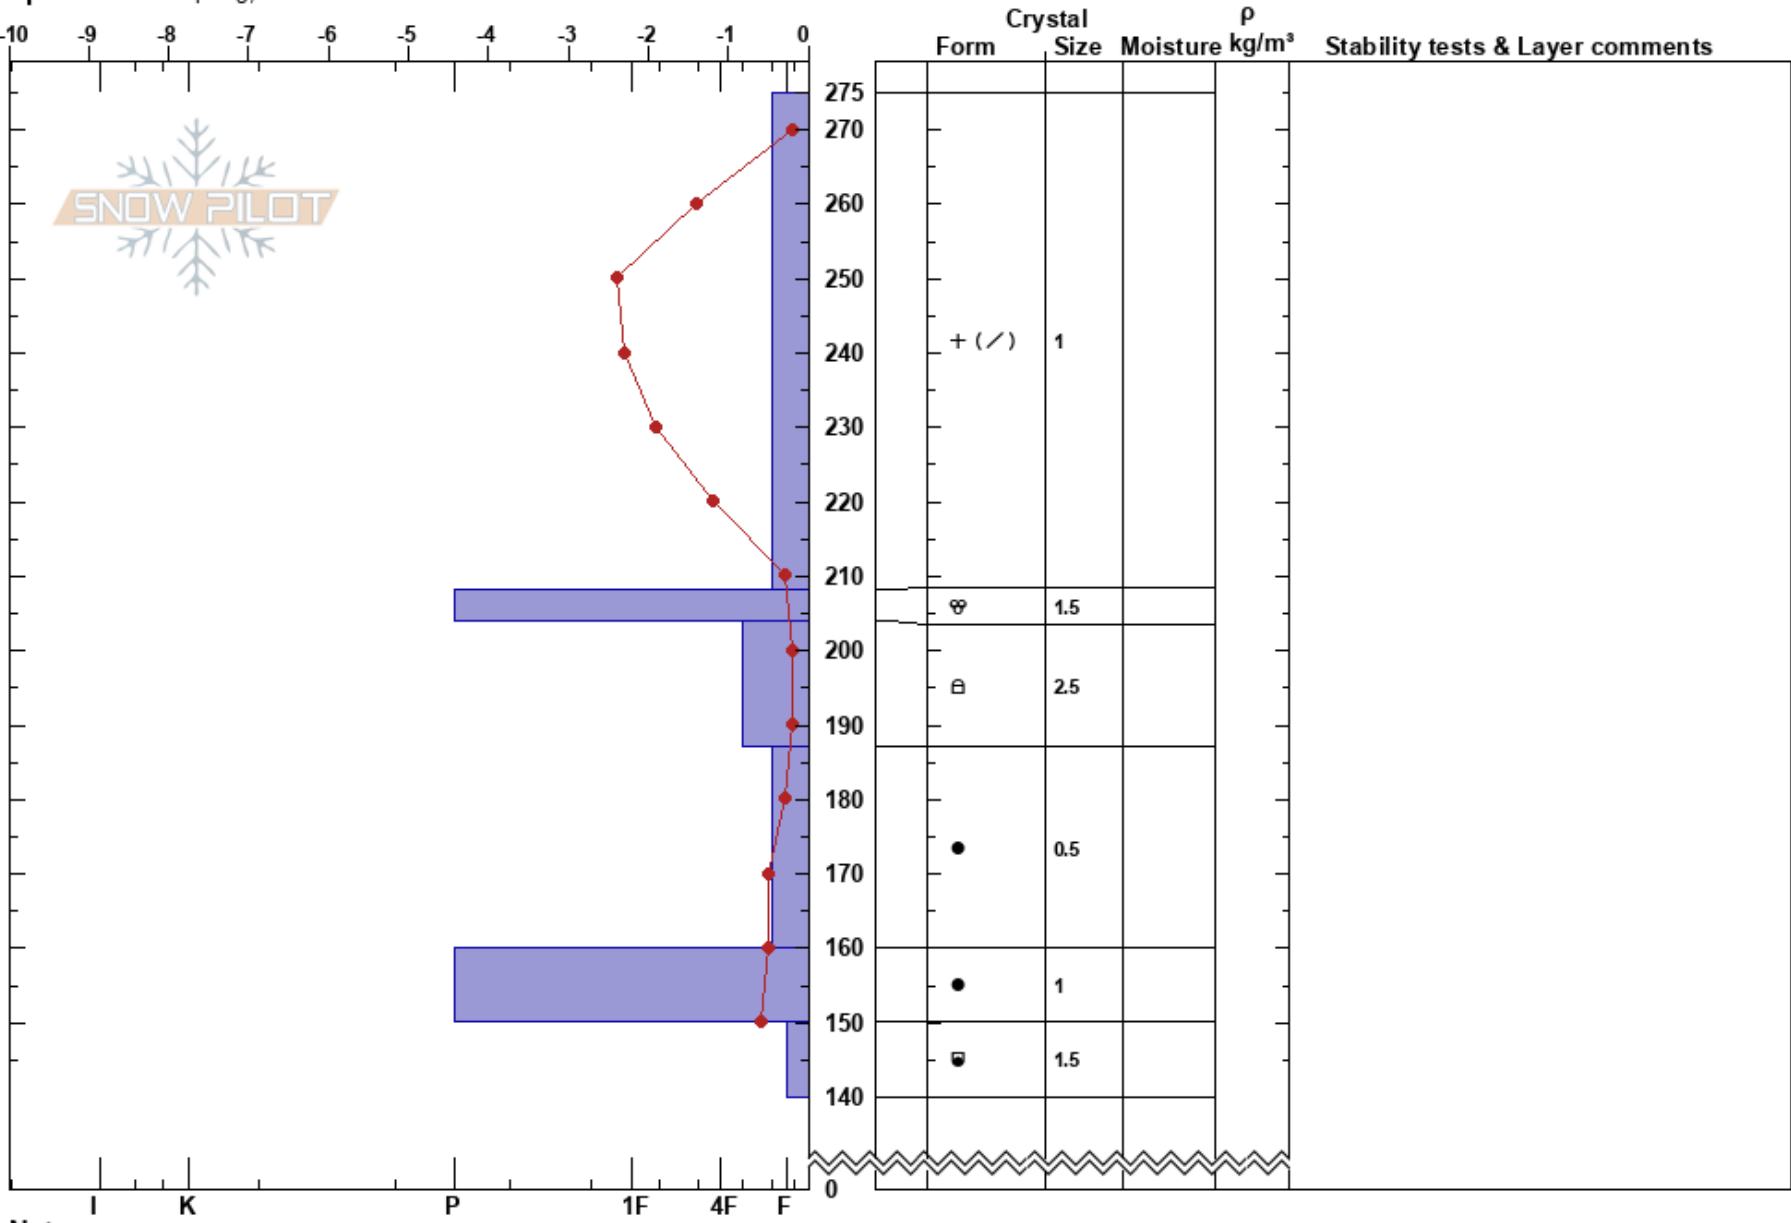

Lab 10 Pit
 Bridger Range
 MT
 Elevation: 2017 m
 Aspect: NE
 Specifics: Collapsing, localizer

Matthew Wood
 04/18/2018 - 1:45pm
 Co-ord: 45.81176N, -110.90937W
 Slope Angle: 12°
 Wind Loading:

Stability: Poor
 Air Temperature:
 Sky Cover: CLR
 Precipitation:
 Wind:

HS:275

Layer Notes:

Notes: