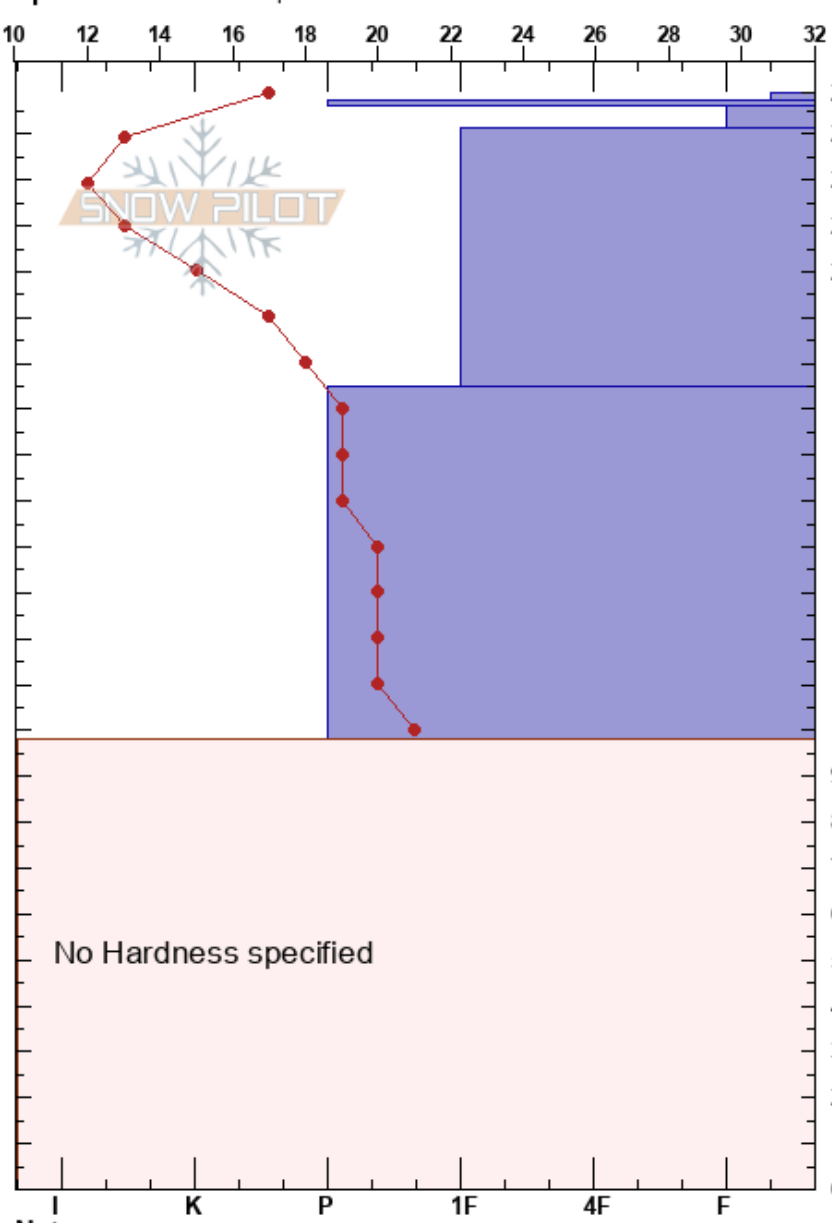

Nose Bleed
 Talkeetna Mountains
 AK
 Elevation: 4612 ft
 Aspect: 30°
 Specifics: We skied slope

Taylor Crocker
 04/17/2018 - 12:46pm
 Co-ord: 61.79434N, -149.26010E
 Slope Angle: 27°
 Wind Loading: no

Stability: **HS:239**
 Air Temperature: 43°F PF:16 98-0cm: Did not study
 Sky Cover: CLR
 Precipitation: NO
 Wind: Calm

Form	Crystal		Moisture	ρ kg/m ³	Stability tests & Layer comments
	Size				
V	4.5		D		
⊙			D		
B	1.5		D		
•	1.5		D		
					← PST100/100 (Arr) @175cm
•	2		D		
					98-0cm: Did not study
					ECTX Bullet Proof
					CTN Not Fracturing