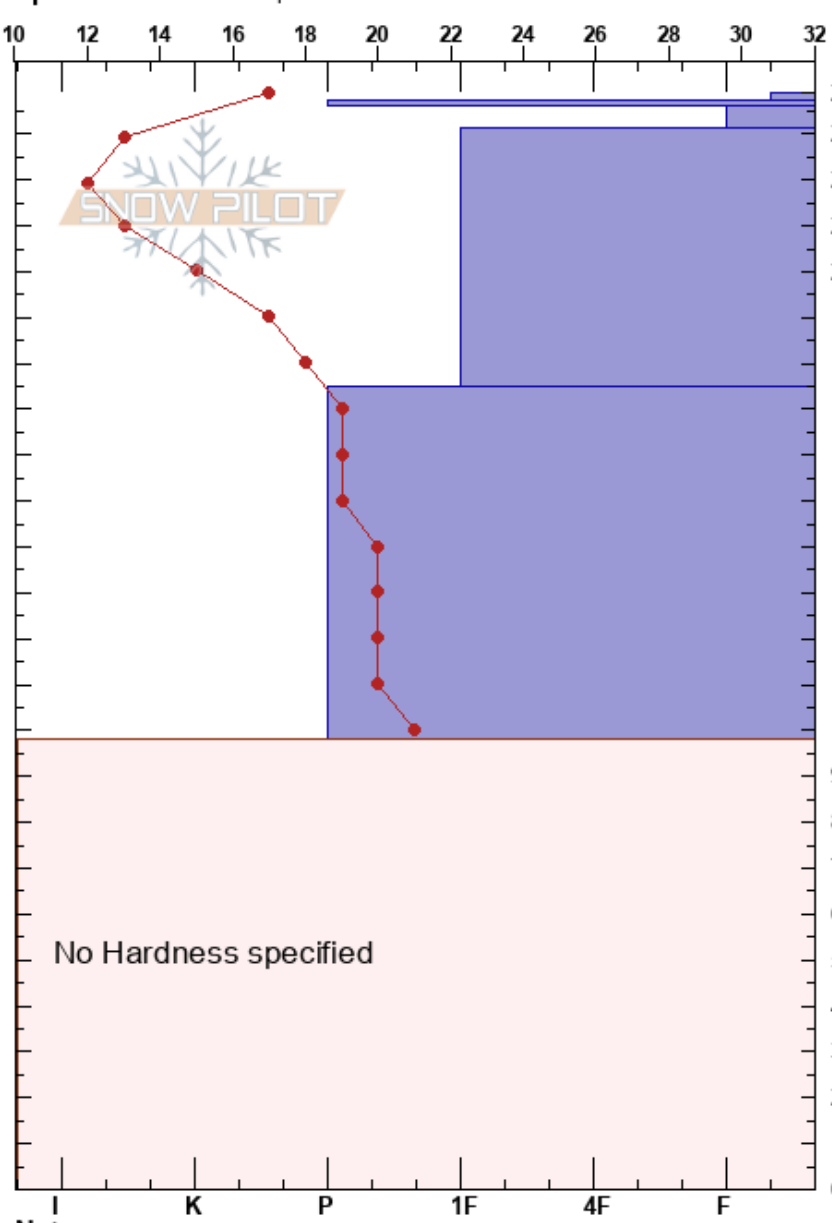

Nose Bleed  
 Talkeetna Mountains  
 AK  
 Elevation: 4612 ft  
 Aspect: 30°  
 Specifics: We skied slope

Taylor Crocker  
 04/17/2018 - 12:46pm  
 Co-ord: 61.79434N, -149.26010E  
 Slope Angle: 27°  
 Wind Loading: no

Stability: **HS:239**  
 Air Temperature: 43°F PF:16 98-0cm: Did not study  
 Sky Cover: CLR  
 Precipitation: NO  
 Wind: Calm

| Form | Crystal |  | Moisture | $\rho$<br>kg/m <sup>3</sup> | Stability tests & Layer comments |
|------|---------|--|----------|-----------------------------|----------------------------------|
|      | Size    |  |          |                             |                                  |
| V    | 4.5     |  | D        |                             |                                  |
| ⊙⊙   |         |  | D        |                             |                                  |
| B    | 1.5     |  | D        |                             |                                  |
| •    | 1.5     |  | D        |                             |                                  |
|      |         |  |          |                             | ← PST100/100 (Arr) @175cm        |
| •    | 2       |  | D        |                             |                                  |
|      |         |  |          |                             | 98-0cm: Did not study            |
|      |         |  |          |                             | ECTX Bullet Proof                |
|      |         |  |          |                             | CTN Not Fracturing               |