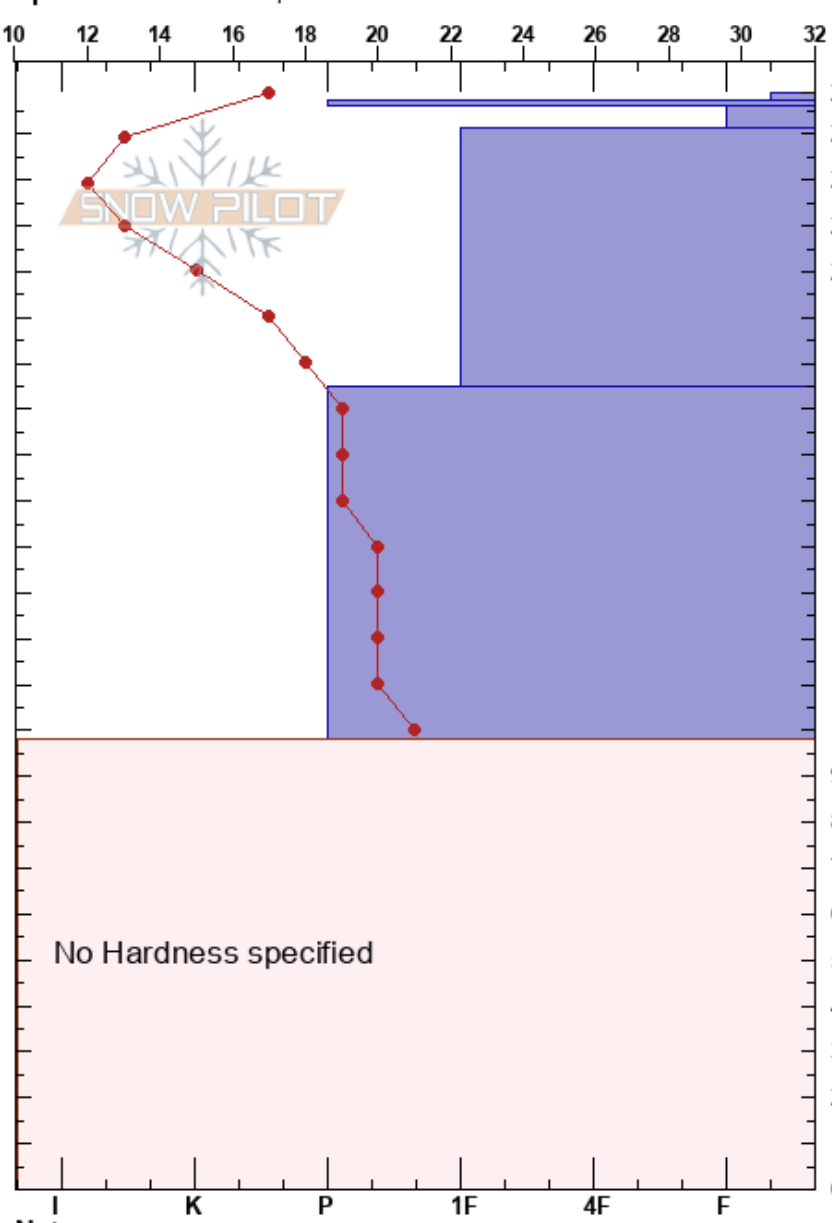

Nose Bleed  
 Talkeetna Mountains  
 AK  
 Elevation: 4612 ft  
 Aspect: 30°  
 Specifics: We skied slope

Taylor Crocker  
 04/17/2018 - 12:46pm  
 Co-ord: 61.79434N, -149.26010E  
 Slope Angle: 27°  
 Wind Loading: no

Stability: **HS:239**  
 Air Temperature: 43°F PF:16 98-0cm: Did not study  
 Sky Cover: CLR  
 Precipitation: NO  
 Wind: Calm

Form	Crystal		Moisture	$\rho$ kg/m <sup>3</sup>	Stability tests & Layer comments
	Size				
V	4.5		D		
⊙			D		
B	1.5		D		
•	1.5		D		
					← PST100/100 (Arr) @175cm
•	2		D		
					98-0cm: Did not study
					ECTX Bullet Proof
					CTN Not Fracturing