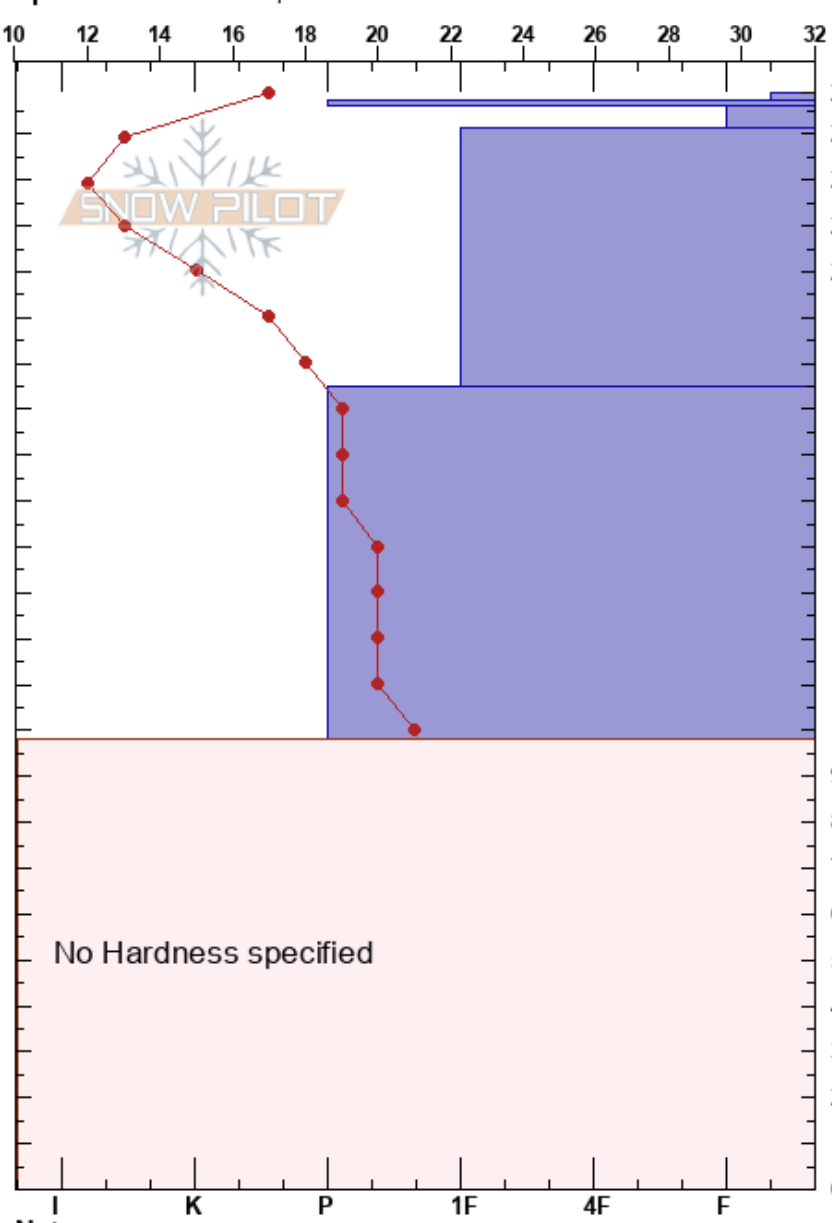

Nose Bleed
 Talkeetna Mountains
 AK
 Elevation: 4612 ft
 Aspect: 30°
 Specifics: We skied slope

Taylor Crocker
 04/17/2018 - 12:46pm
 Co-ord: 61.79434N, -149.26010E
 Slope Angle: 27°
 Wind Loading: no

Stability: **HS:239**
 Air Temperature: 43°F PF:16 98-0cm: Did not study
 Sky Cover: CLR
 Precipitation: NO
 Wind: Calm

Form	Crystal		Moisture	ρ kg/m ³	Stability tests & Layer comments
	Size				
V	4.5		D		
⊙			D		
B	1.5		D		
•	1.5		D		
•	2		D		← PST100/100 (Arr) @175cm

Notes:

98-0cm: Did not study
 ECTX Bullet Proof
 CTN Not Fracturing