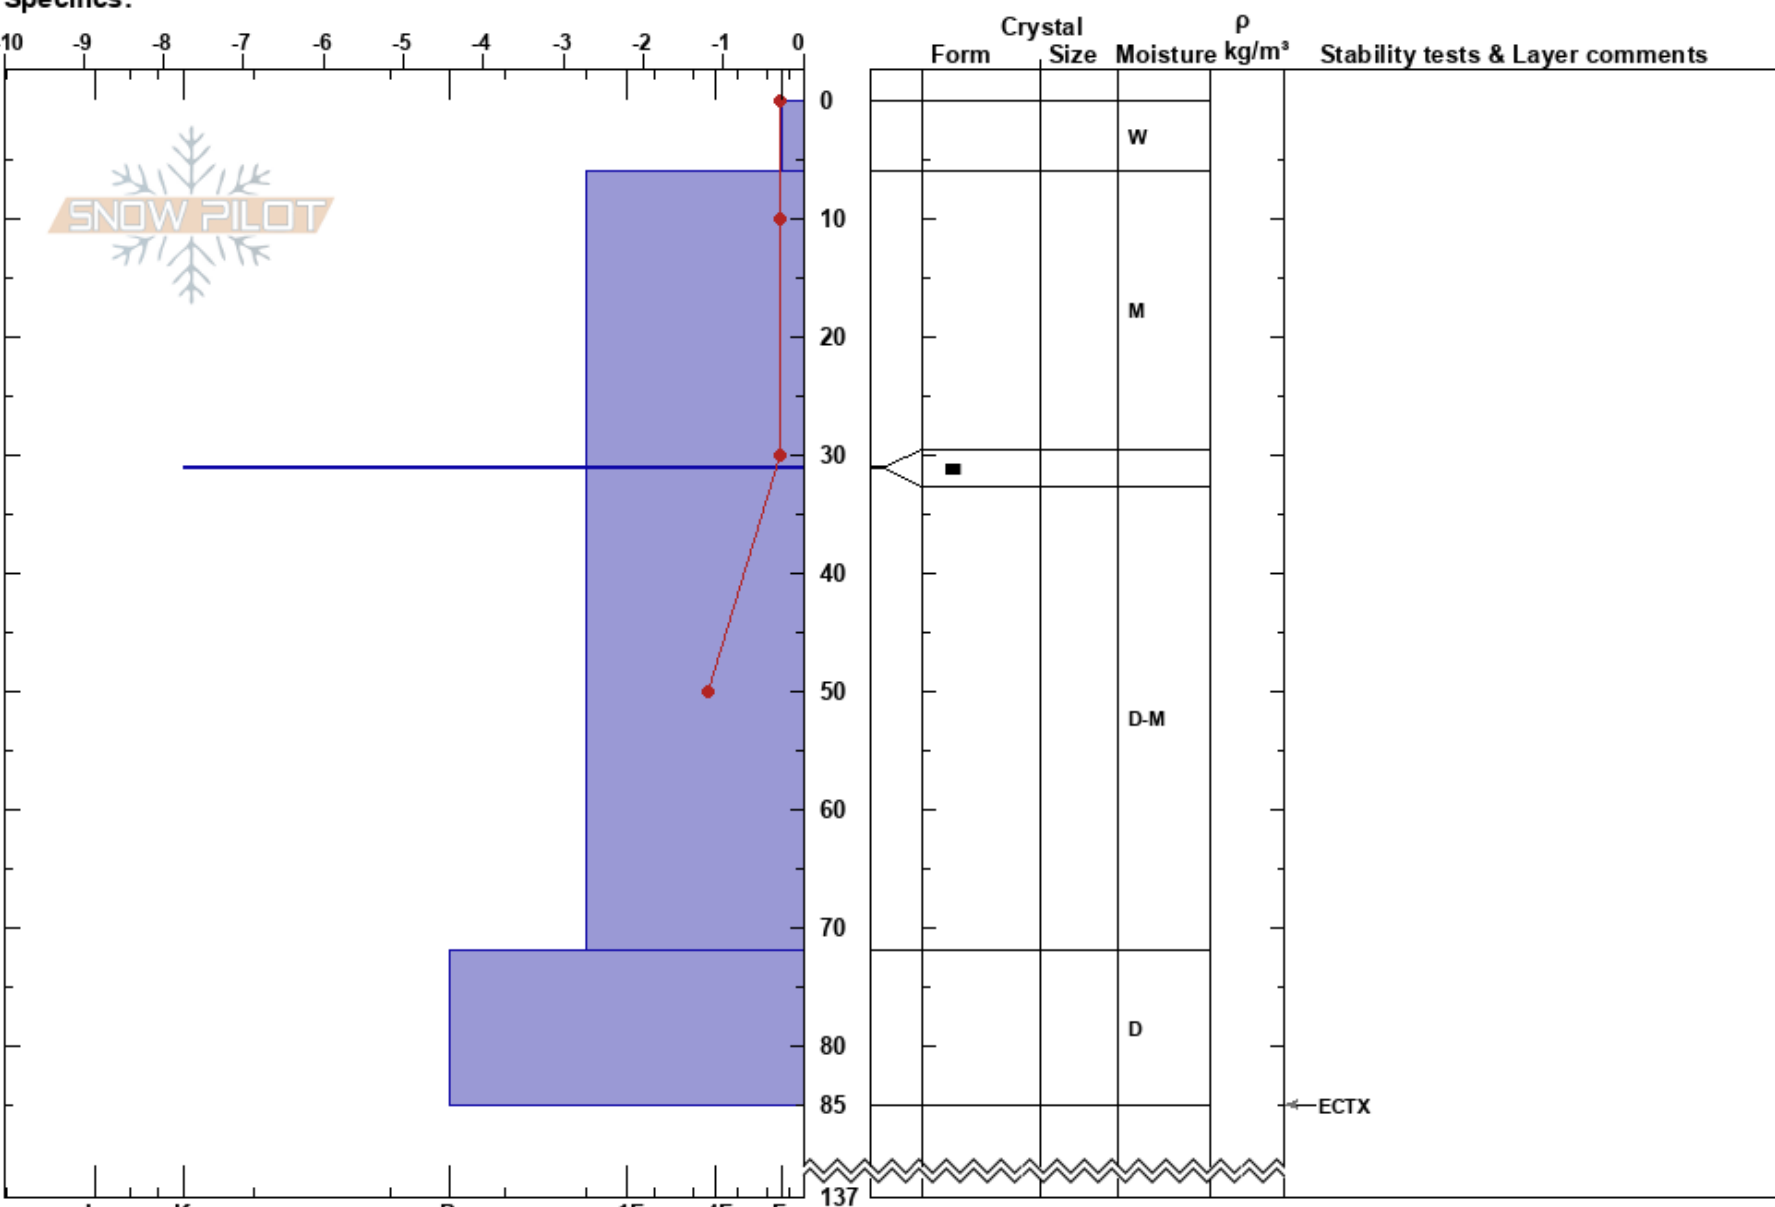

Mellan Tie och Drom
 Bydalen
 Sweden
 Elevation: 967 m
 Aspect: E
 Specifics:

Johan Arnemo
 17/04/2018 - 00:24
 Co-ord:
 Slope Angle: 27°
 Wind Loading: no

Stability:
 Air Temperature: 9.4°C
 Sky Cover: CLR
 Precipitation: NO
 Wind: W Calm

HS:137
 PF:15
 Layer Notes:

Notes:
 I K P 1F 4F F 137