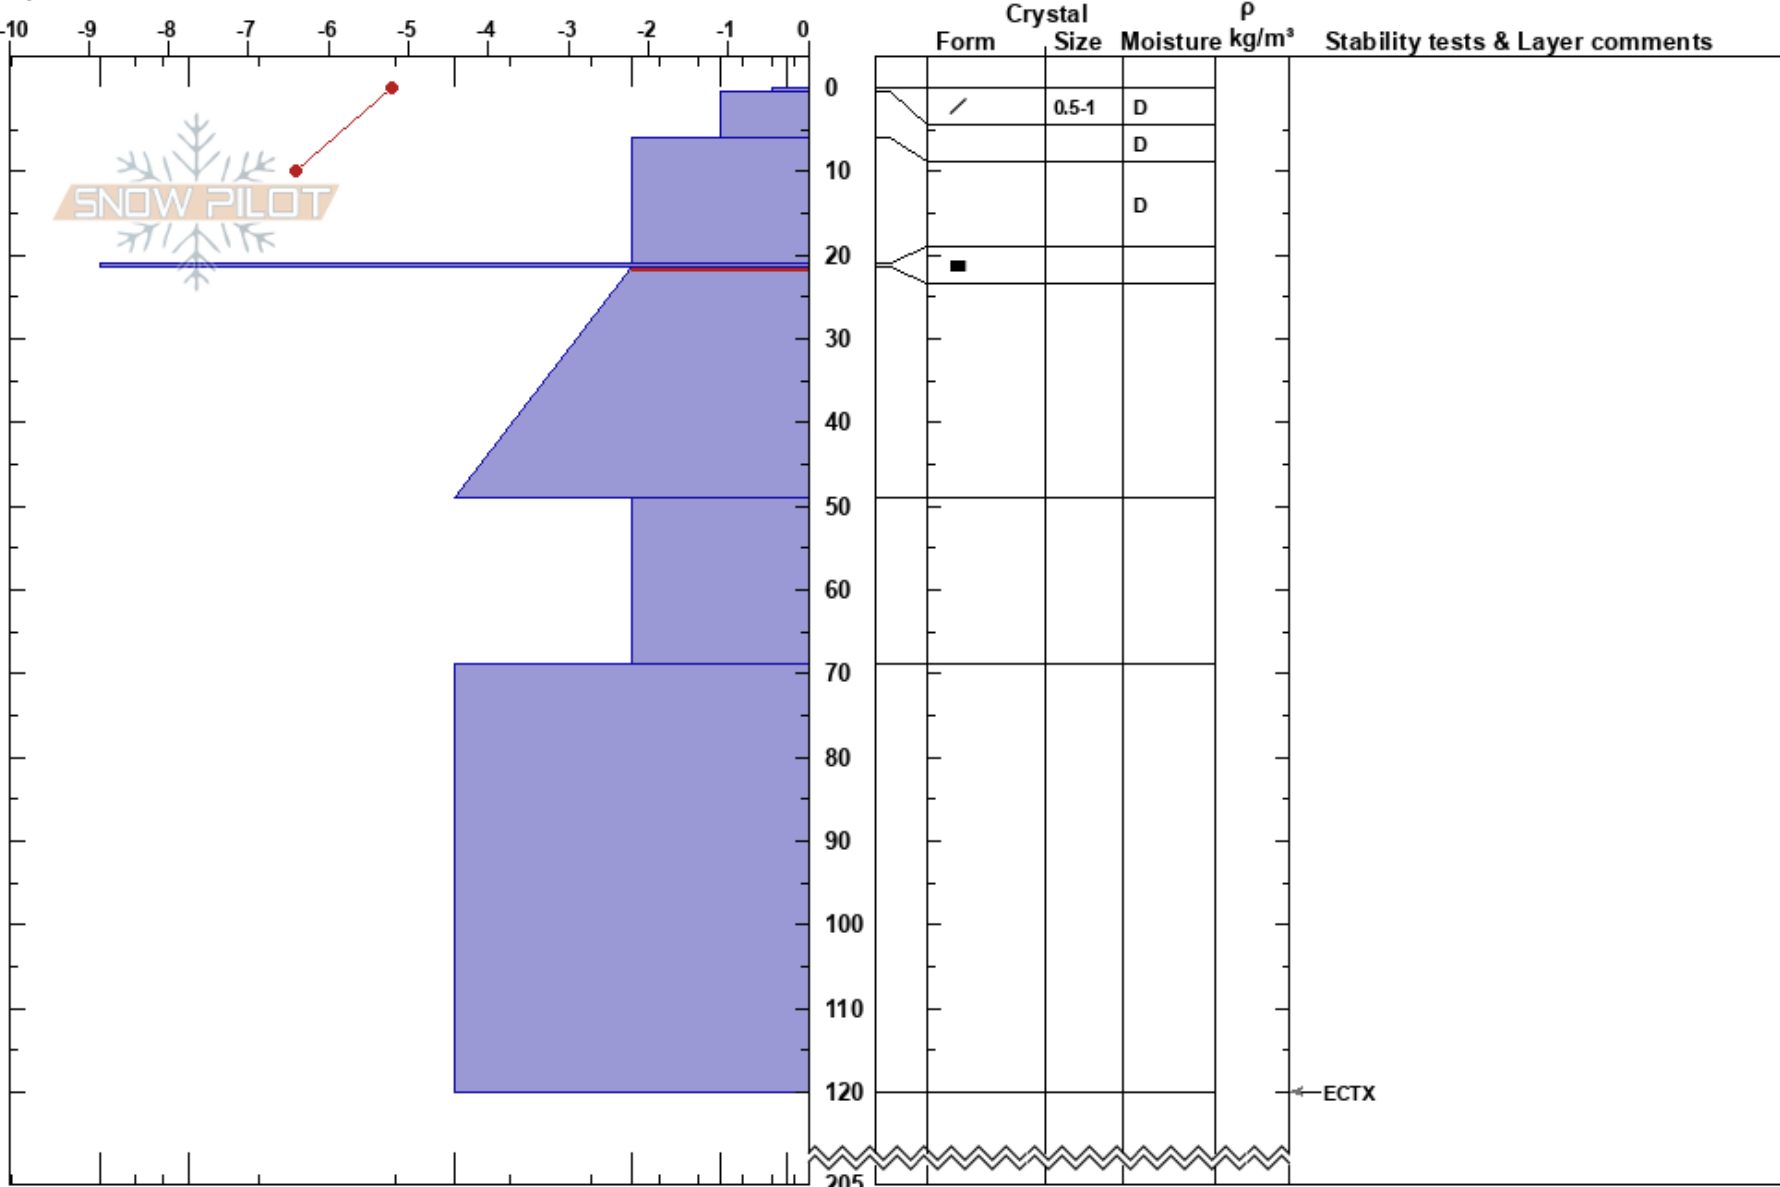

Njallavarri
 Lyngen Alps
 Norway
Elevation: 1420 m
Aspect: N

Joonas Kortelainen
 16/04/2018 - 15:40
Co-ord: 34W 460728E 7701585N
Slope Angle: 34°
Wind Loading: previous

Stability: Fair **HS:**205 **Layer Notes:**
Air Temperature: -0.2°C **PF:**5 21.5-49cm: Problematic layer
Sky Cover: CLR
Precipitation: NO
Wind:

Specifics: Recent avalanche activity on different slopes; We skied slope

Notes: Top of NE bowl