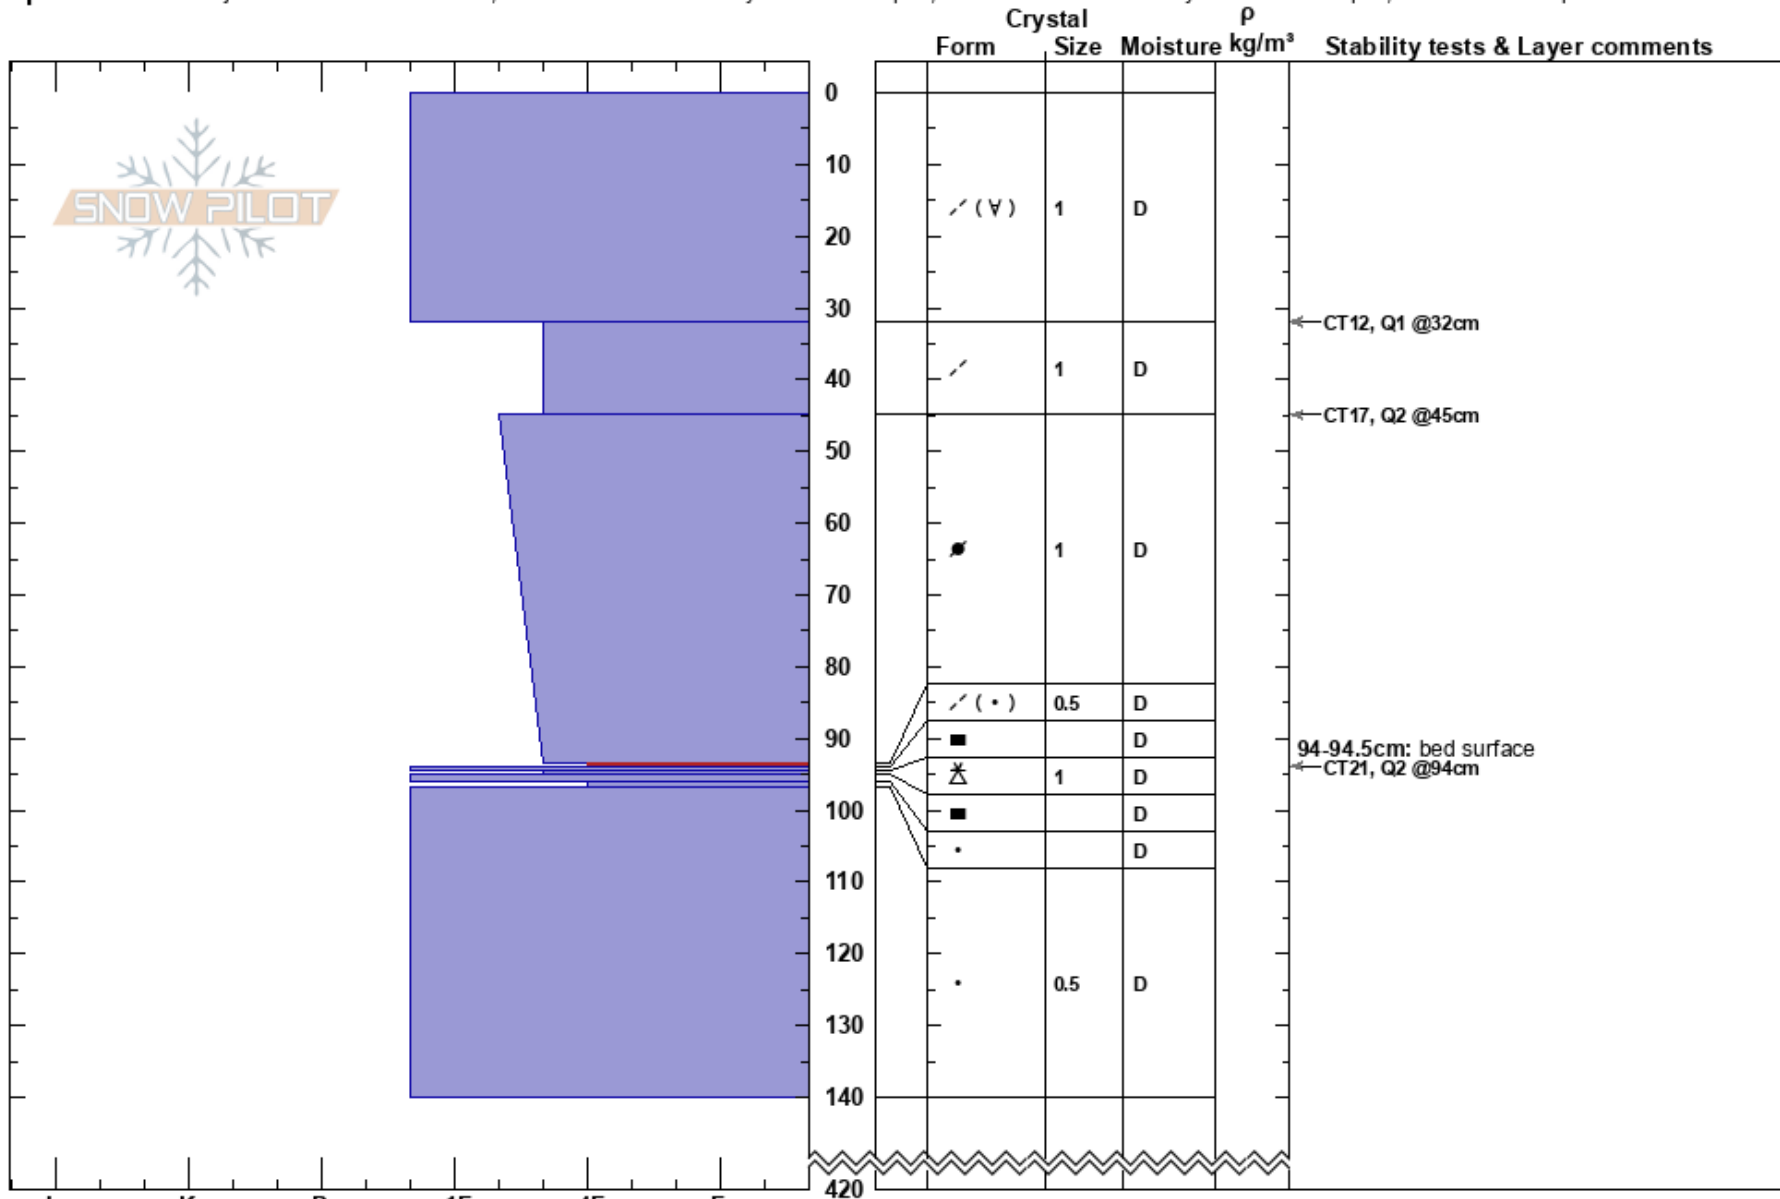

Saddle Peak Avalanche
 Bridger Range
 MT
 Elevation: 9019 ft
 Aspect: 94°

Doug Chabot-Admin
 04/14/2018 - 2:00pm
 Co-ord: 45.79321N, -110.93537W
 Slope Angle: 37°
 Wind Loading: previous

Stability: Poor
 Air Temperature: -1°C
 Sky Cover: BKN
 Precipitation: NO
 Wind: W Moderate

HS:420
 93.5-94cm: Problematic layer
 94-94.5cm: bed surface

Specifics: Pit is adjacent to avalanche: crown; Recent avalanche activity on similar slopes; Recent avalanche activity on different slopes; Ski tracks on slope

Notes: This avalanche killed a solo skier late morning today. SS-ASu-R3-D2-I