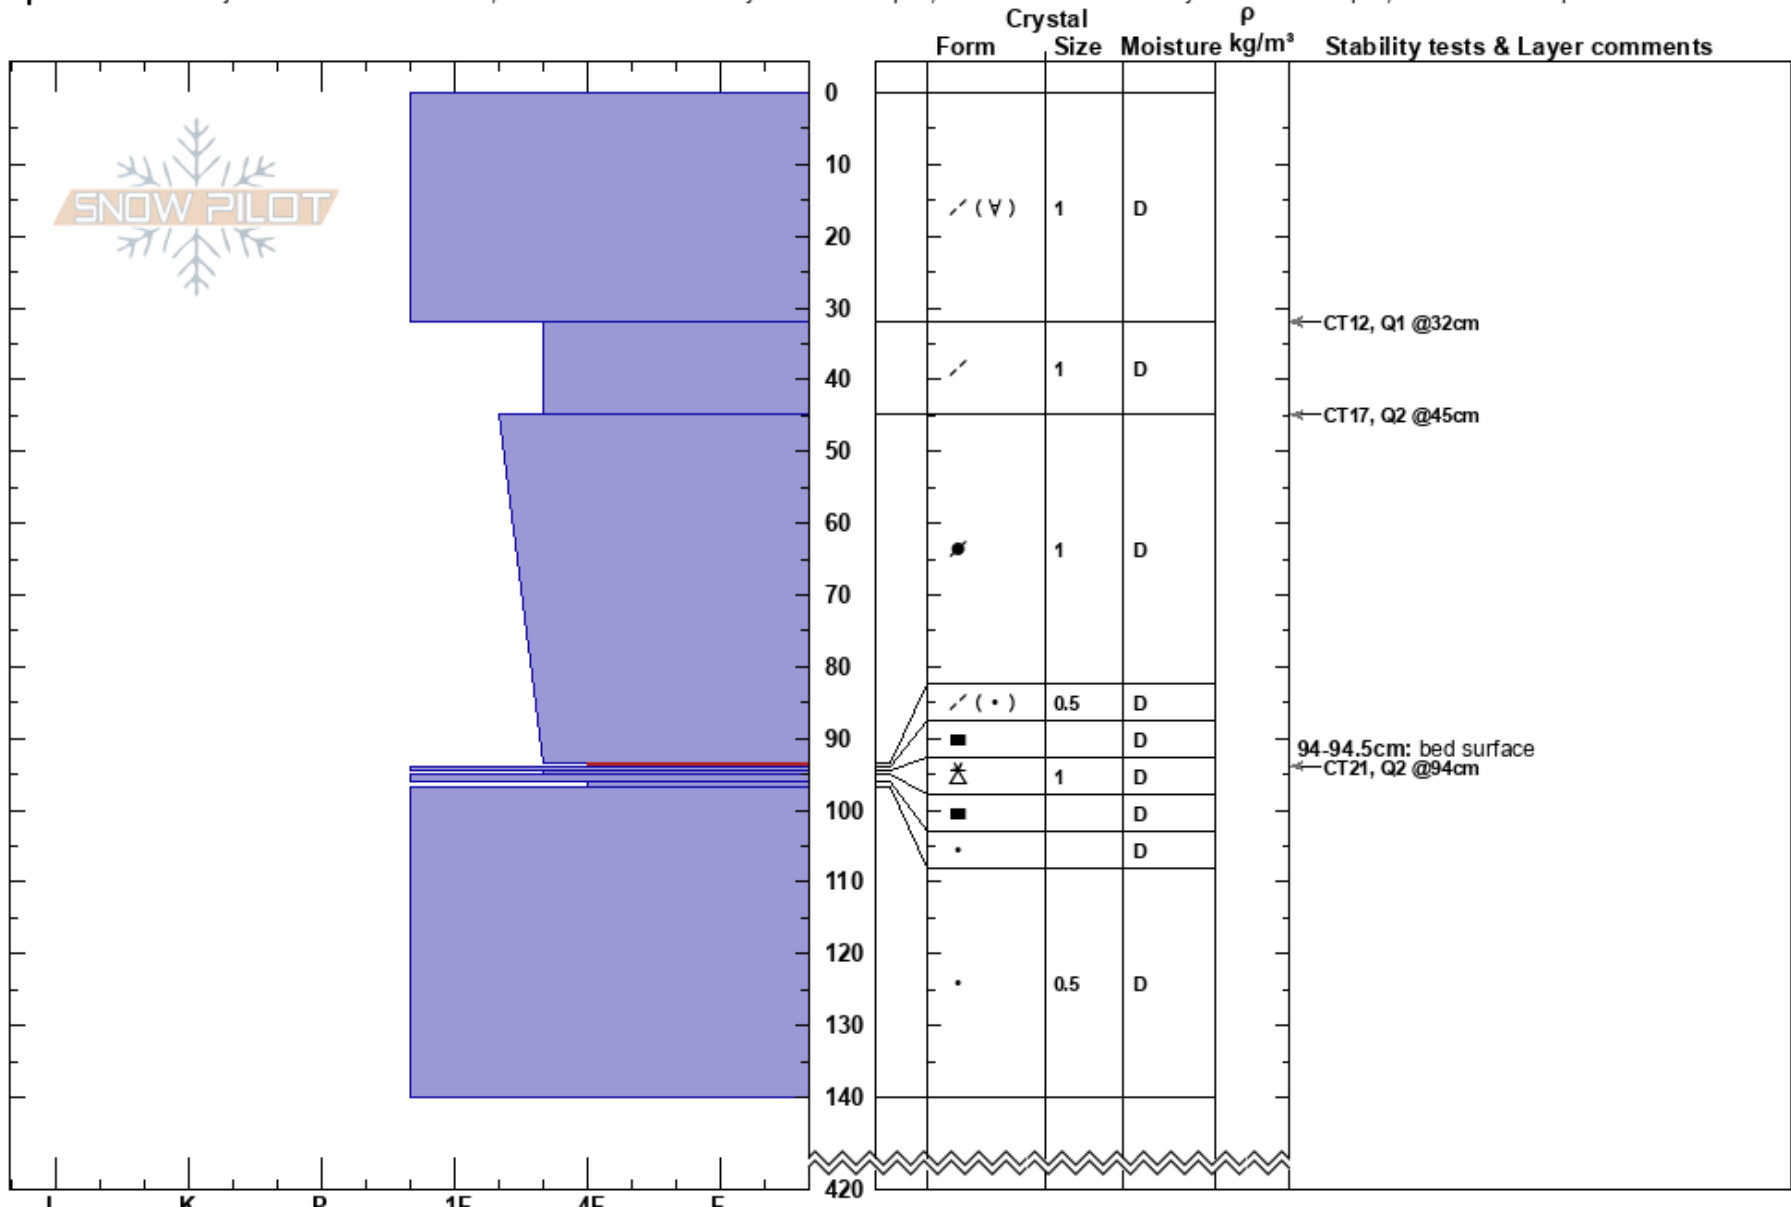

Saddle Peak Avalanche
 Bridger Range
 MT
 Elevation: 9019 ft
 Aspect: 94°

Doug Chabot-Admin
 04/14/2018 - 2:00pm
 Co-ord: 45.79321N, -110.93537W
 Slope Angle: 37°
 Wind Loading: previous

Stability: Poor
 Air Temperature: -1°C
 Sky Cover: BKN
 Precipitation: NO
 Wind: W Moderate

HS:420
 93.5-94cm: Problematic layer
 94-94.5cm: bed surface

Specifics: Pit is adjacent to avalanche: crown; Recent avalanche activity on similar slopes; Recent avalanche activity on different slopes; Ski tracks on slope

Notes: This avalanche killed a solo skier late morning today. SS-ASu-R3-D2-I